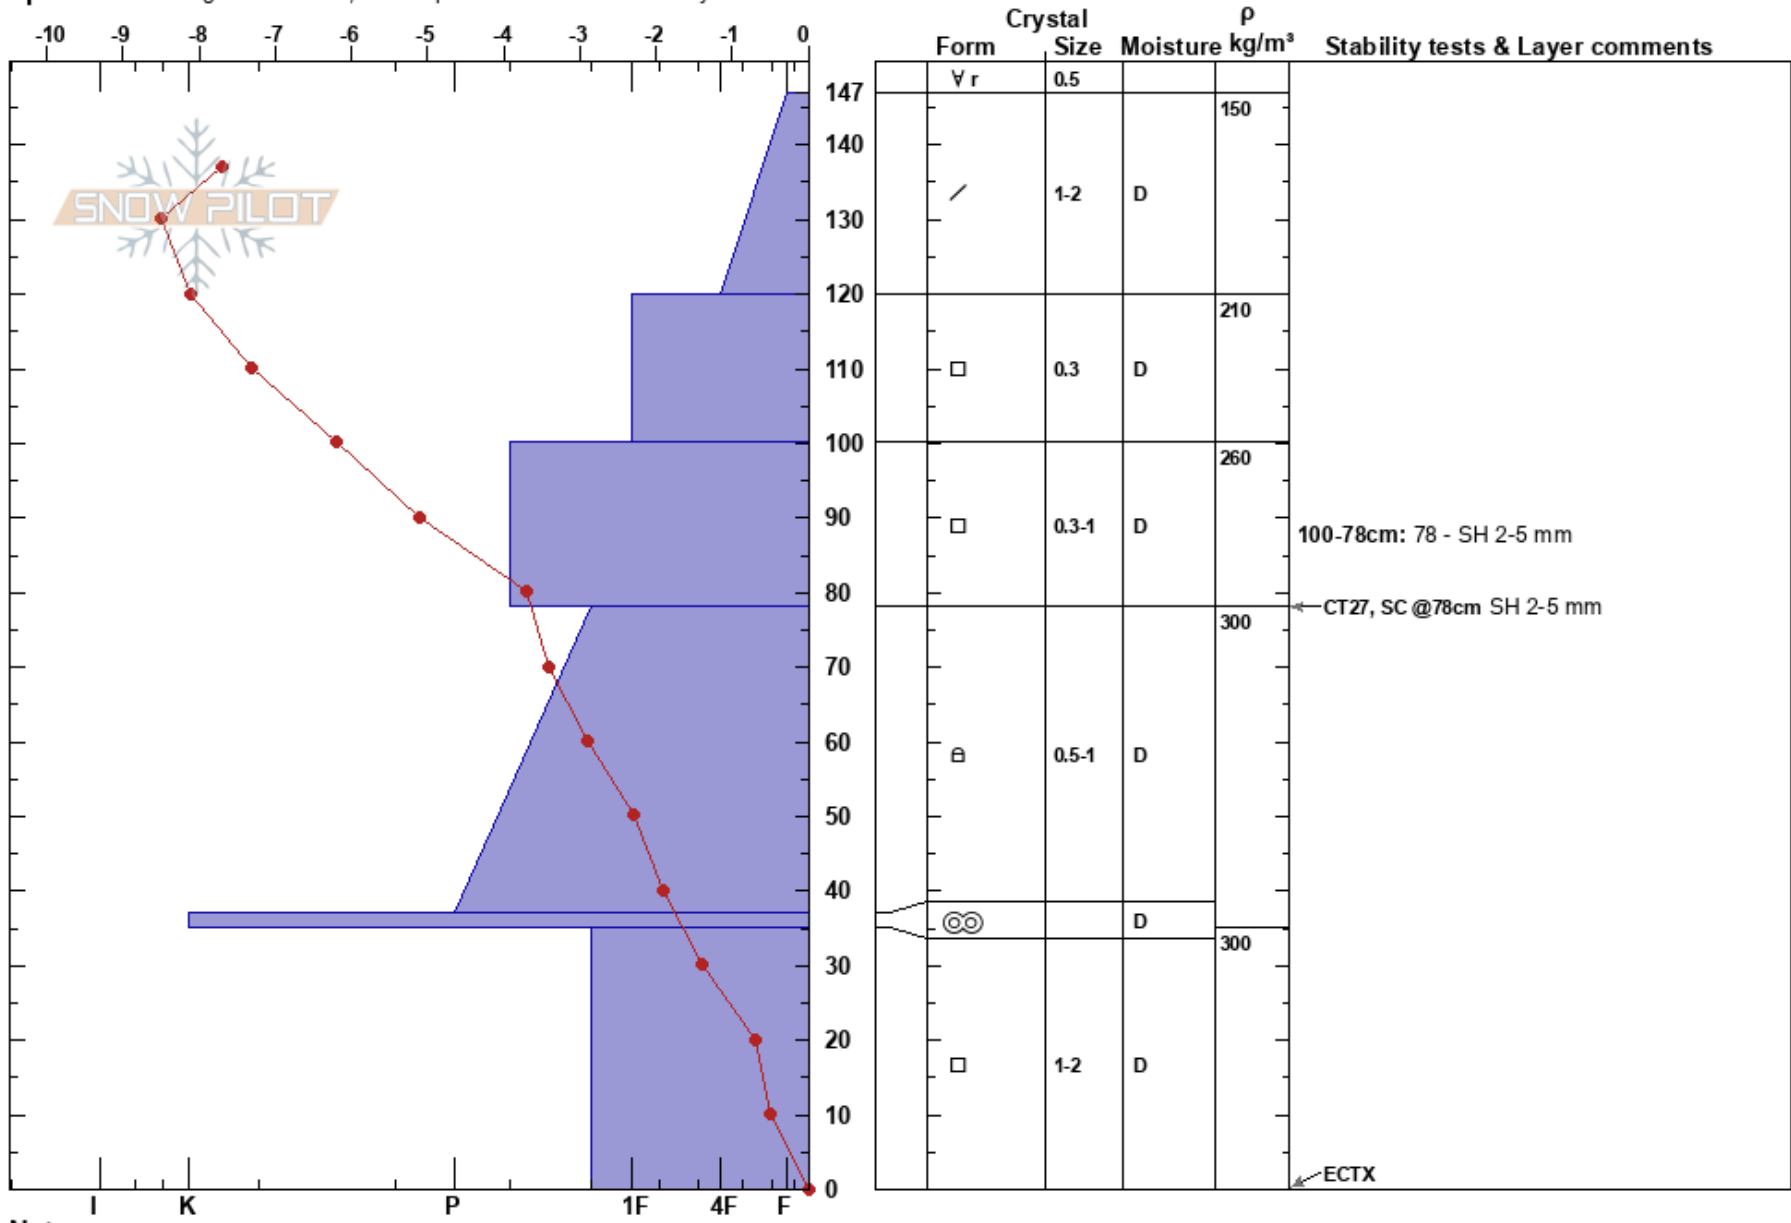

Dogtooth Full Profile
 purcell
 BC
 Elevation: 2060 m
 Aspect: NW
 Specifics: Pit dug in a Ski Area; Pit is representative of backcountry

Peter Barsevskis
 01/01/2021 - 14:15
 Co-ord: 11U 494854W 5681383N
 Slope Angle: 0°
 Wind Loading:

Stability: **HS:147**
 Air Temperature: -4.7°C PF:35 100-78cm: 78 - SH 2-5 mm
 Sky Cover: OVC
 Precipitation: S-1
 Wind: Calm

Notes: Site Char.: Protected to wind, open sky
 Obj.: Full Profile for KHMR including BHG measurements