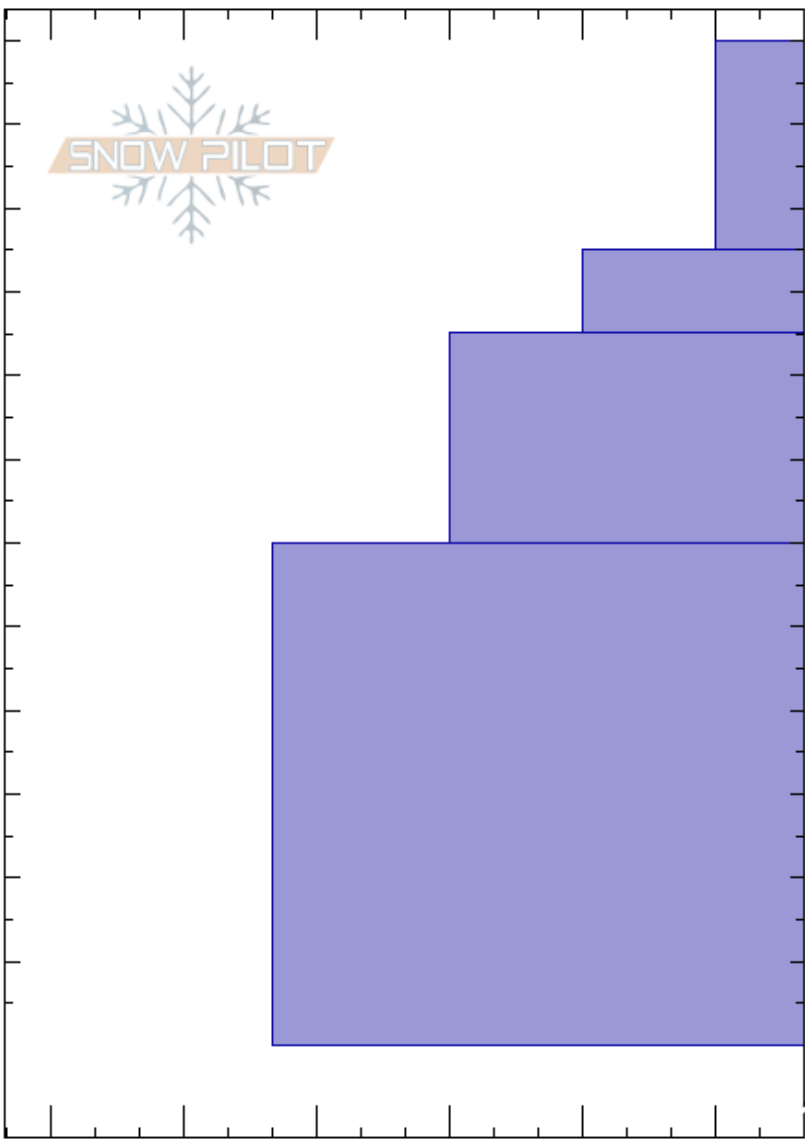

Repeater Peak  
 Chugach Range  
 AK  
**Elevation:** 6000 ft  
**Aspect:** 300°  
**Specifics:** We skied slope

Tanner Haskins  
 02/11/2021 - 3:00pm  
**Co-ord:**  
**Slope Angle:** 30°  
**Wind Loading:**

**Stability:**  
**Air Temperature:** -5°C  
**Sky Cover:** FEW  
**Precipitation:** NO  
**Wind:** Calm

**HS:** 170  
**Layer Notes:** 170-145cm: Problematic layer

Height (cm)	Crystal		Moisture	$\rho$ kg/m³	Stability tests & Layer comments
	Form	Size			
170					
160					
150					
145					
140					
130					
120					
110					
100					
90					
80					
70					
60					
50					← ECTX
0					