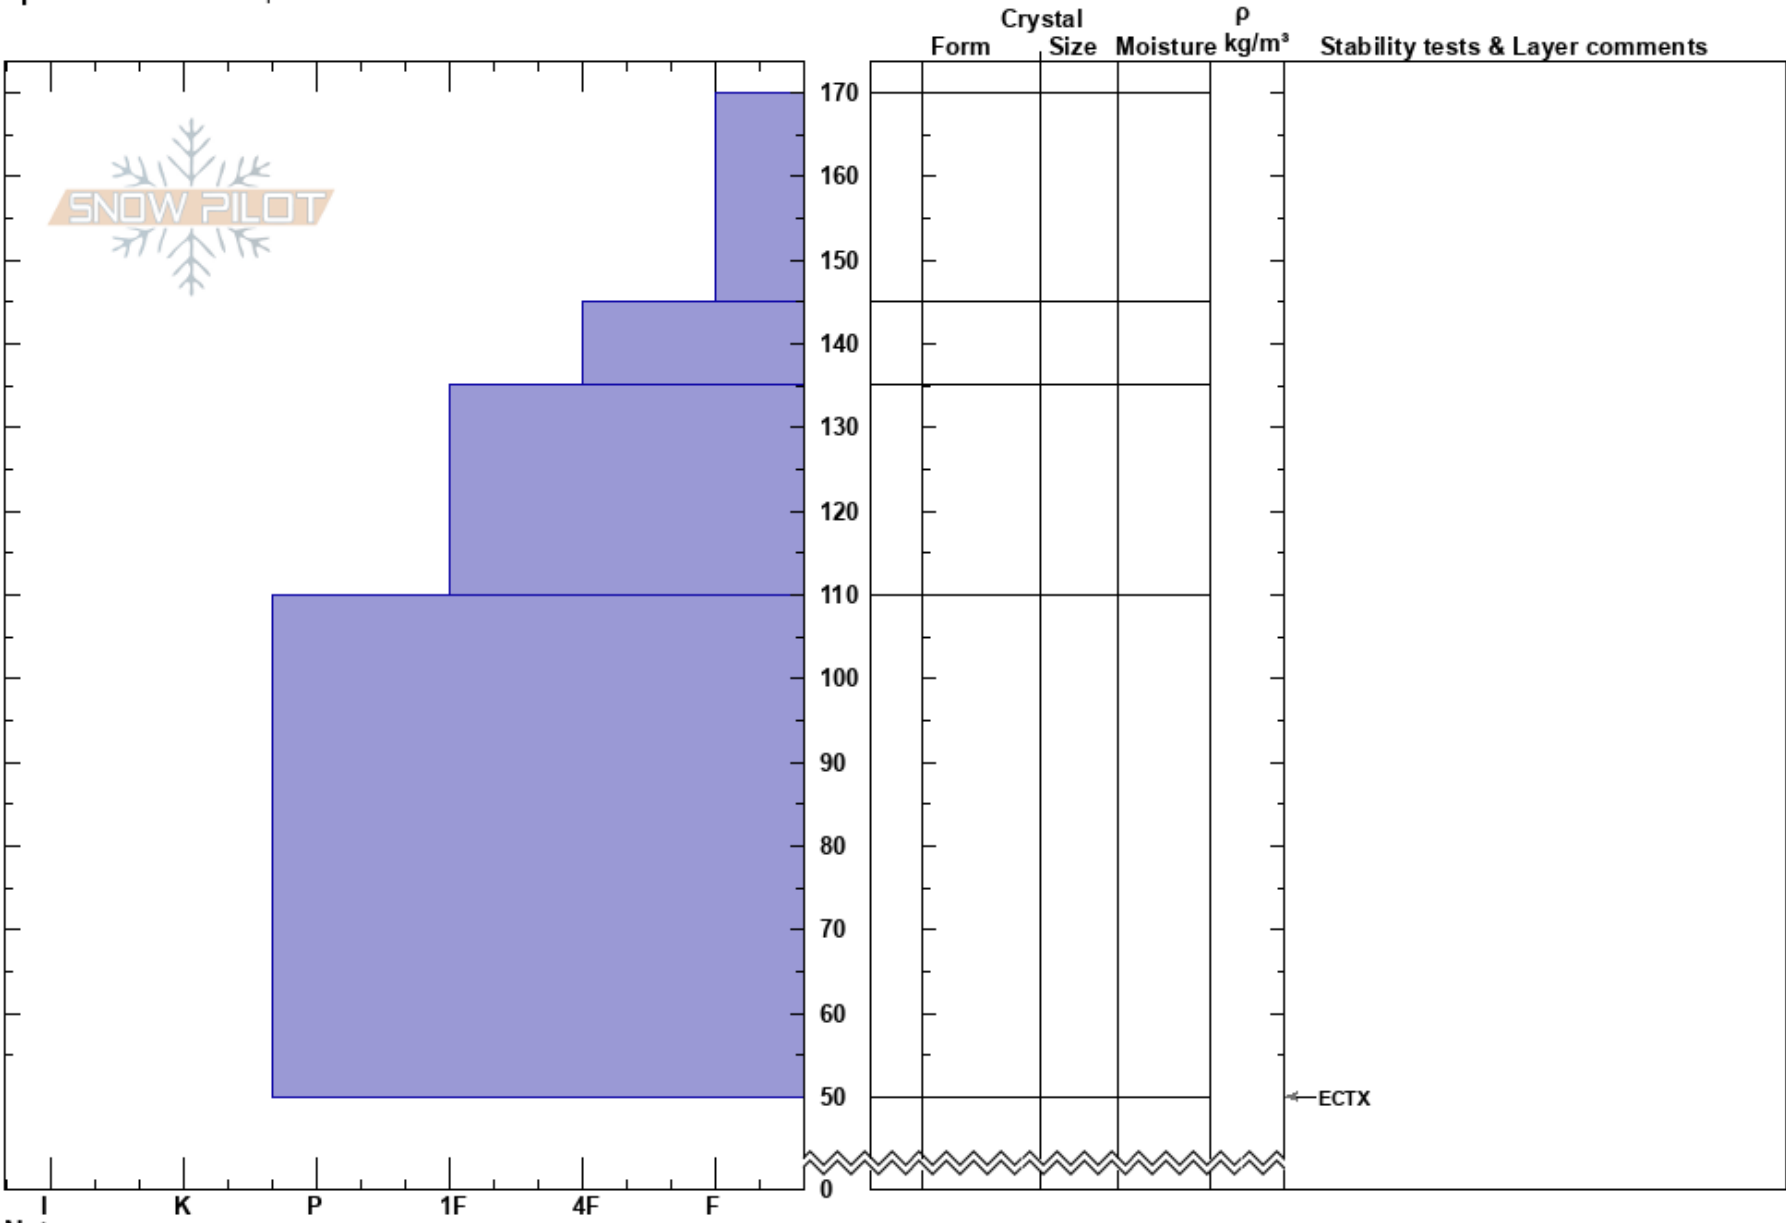

Repeater Peak
 Chugach Range
 AK
 Elevation: 6000 ft
 Aspect: 300°
 Specifics: We skied slope

Tanner Haskins
 02/11/2021 - 3:00pm
 Co-ord:
 Slope Angle: 30°
 Wind Loading:

Stability:
 Air Temperature: -5°C
 Sky Cover: FEW
 Precipitation: NO
 Wind: Calm

HS:170
 Layer Notes:
 170-145cm: Problematic layer

Notes: