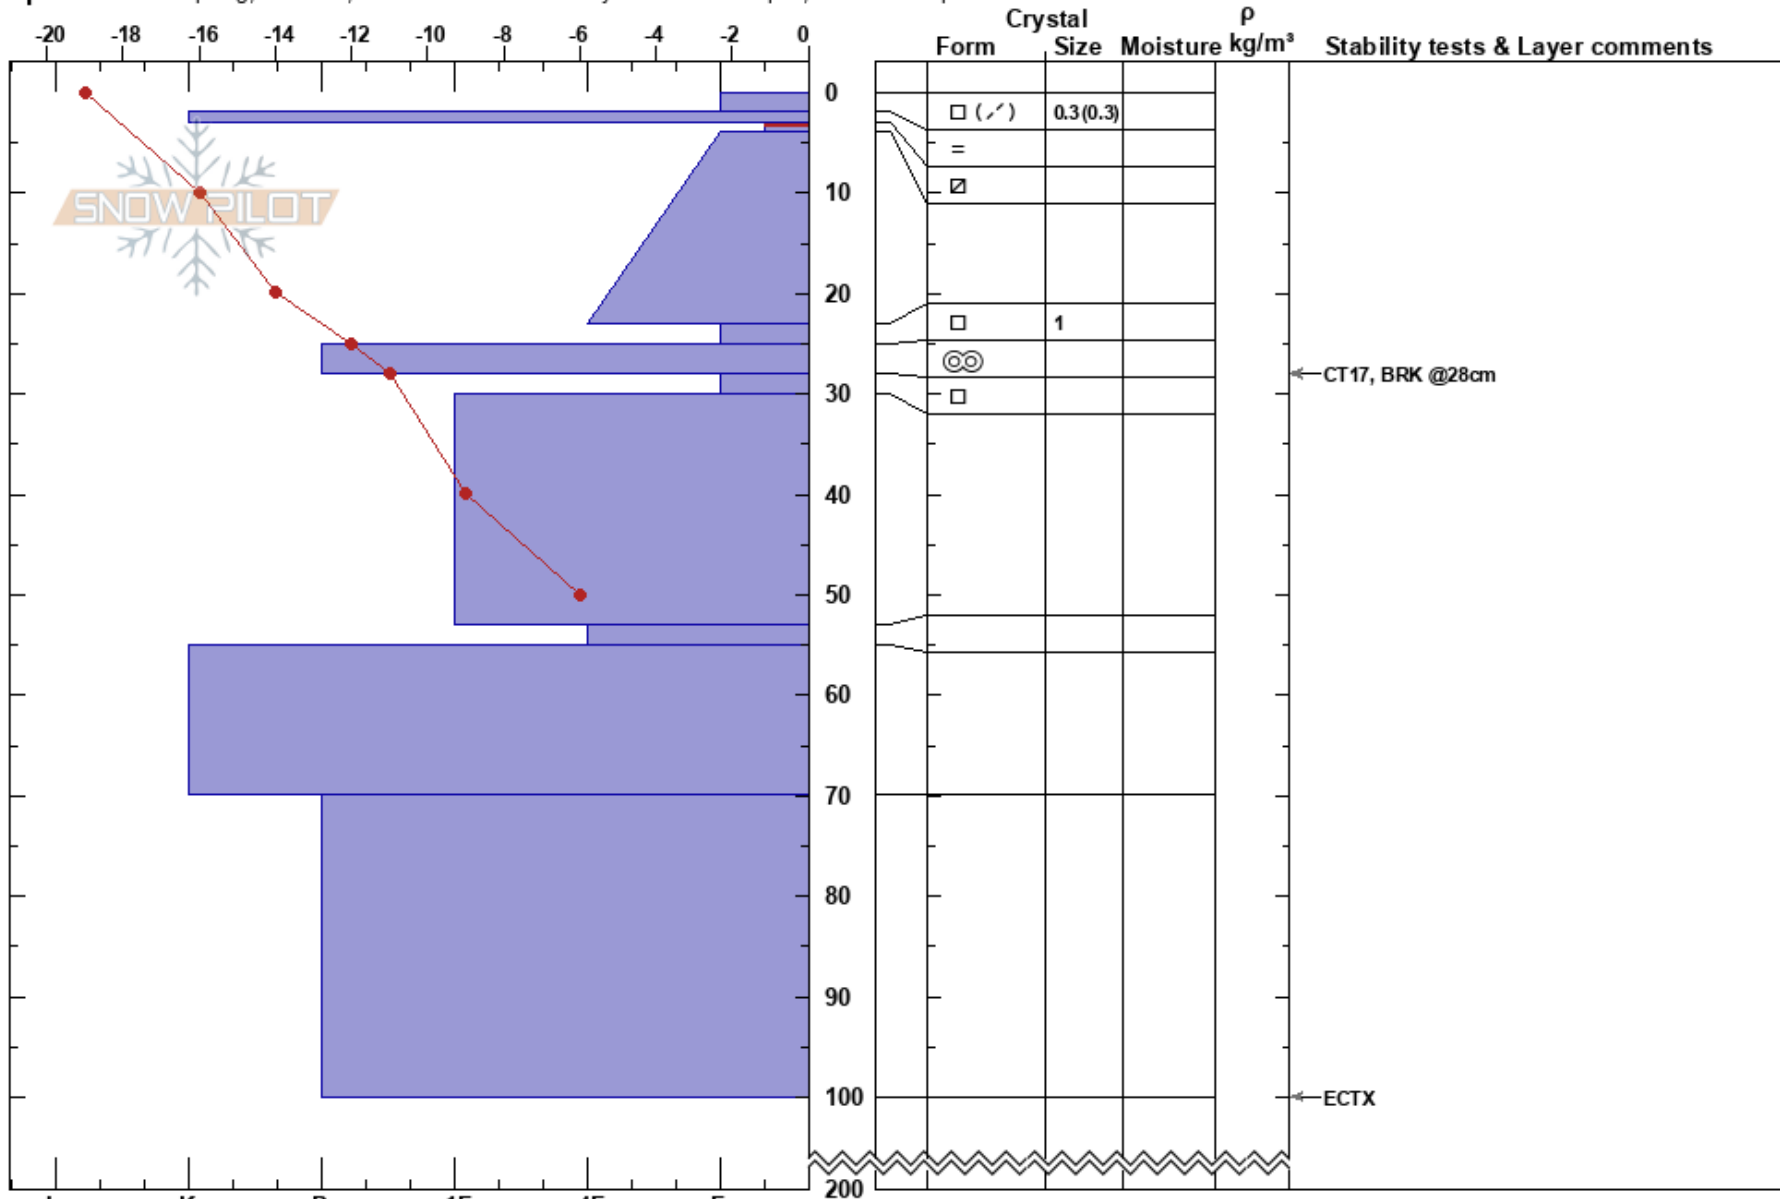

Twin C.
 Douglas Alps
 AK
 Elevation: 3166 ft
 Aspect:

Peter Flynn
 02/11/2021 - 12:00pm
 Co-ord: 58.27865N, -134.57947W
 Slope Angle: 20°
 Wind Loading: yes

Stability: HS:200
 Air Temperature: -14°C
 Sky Cover: CLR
 Precipitation: NO
 Wind: E Moderate
 Layer Notes: 3-4cm: Problematic layer

Specifics: Collapsing, localized; Recent avalanche activity on different slopes; We skied slope

Notes: multiple releases on adjacent leeward slopes. While traveling collapsing occurred under recent rain crust up to 40' off tips of skis on skin track.