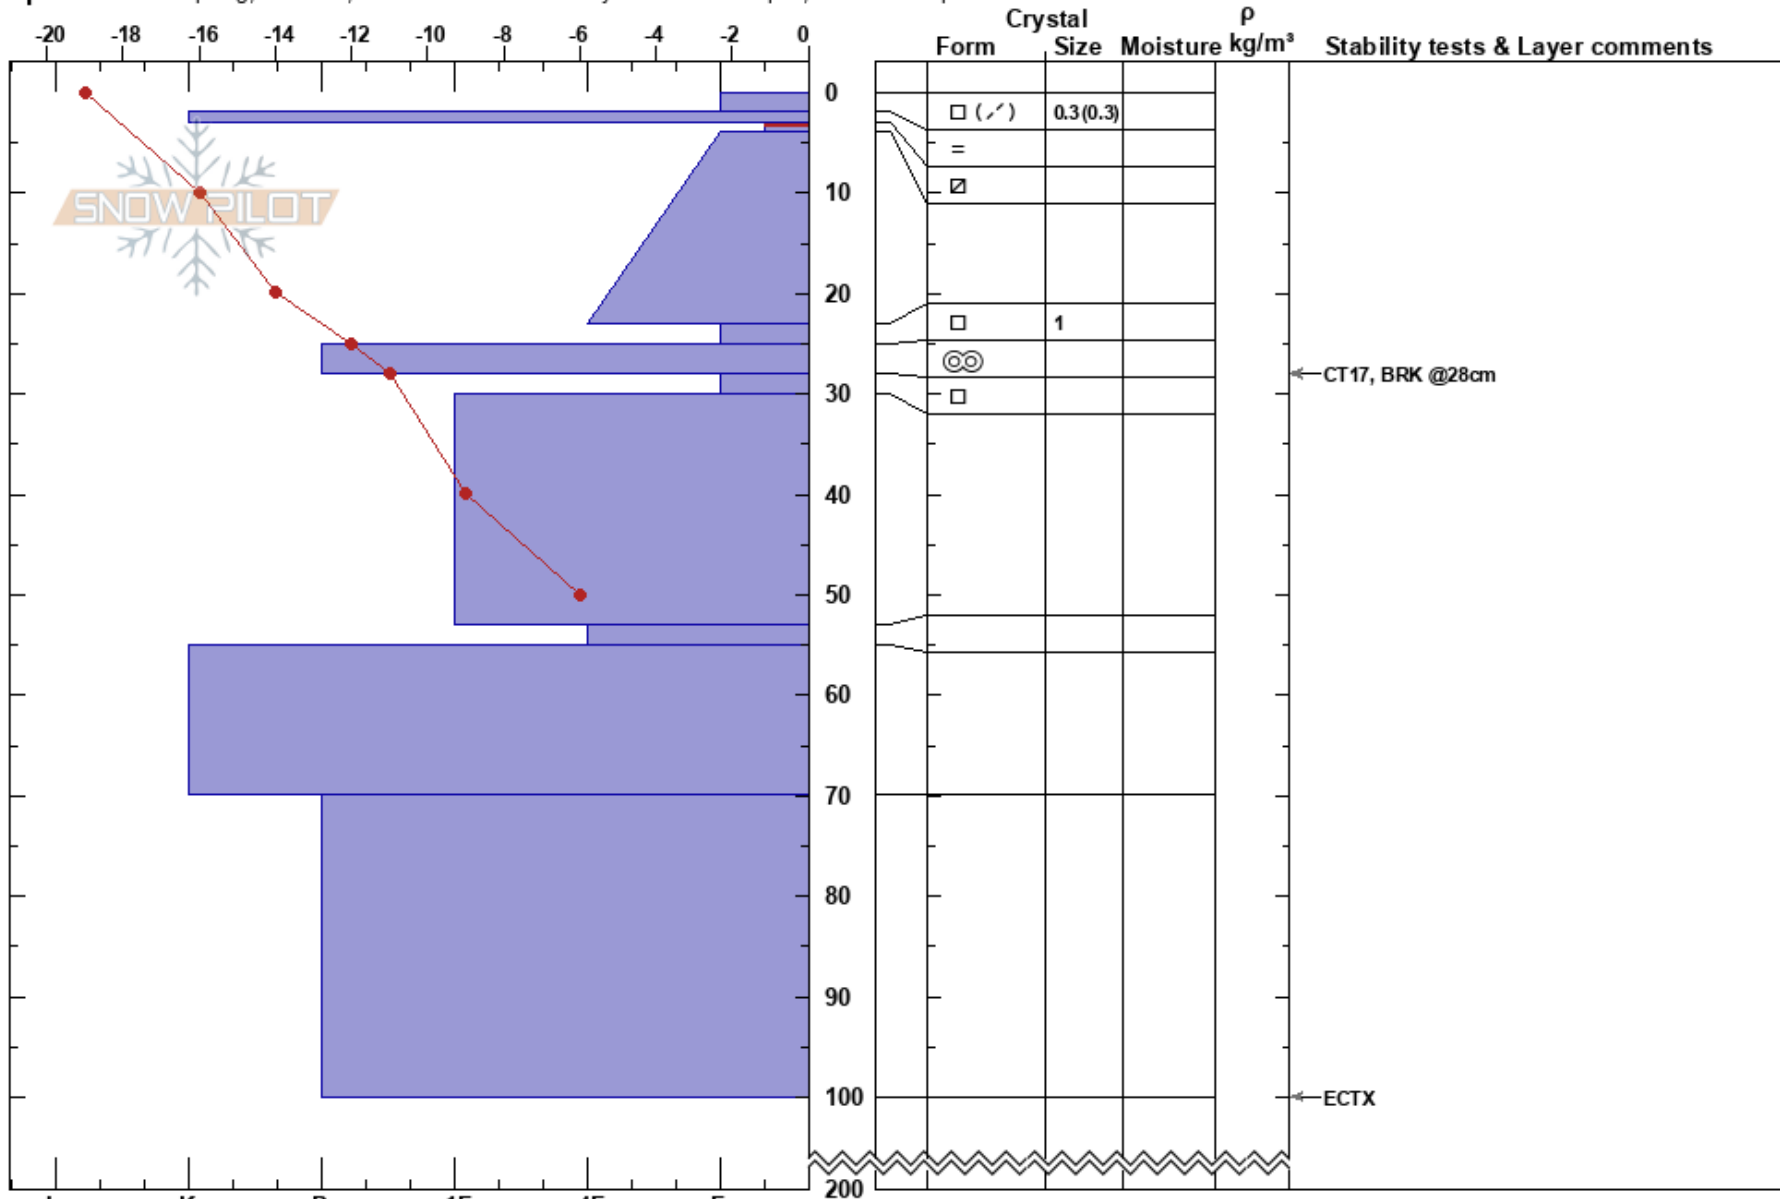

Twin C.  
 Douglas Alps  
 AK  
 Elevation: 3166 ft  
 Aspect:

Peter Flynn  
 02/11/2021 - 12:00pm  
 Co-ord: 58.27865N, -134.57947W  
 Slope Angle: 20°  
 Wind Loading: yes

Stability: HS:200  
 Air Temperature: -14°C  
 Sky Cover: CLR  
 Precipitation: NO  
 Wind: E Moderate  
 Layer Notes: 3-4cm: Problematic layer

Specifics: Collapsing, localized; Recent avalanche activity on different slopes; We skied slope

Notes: multiple releases on adjacent leeward slopes. While traveling collapsing occurred under recent rain crust up to 40' off tips of skis on skin track.