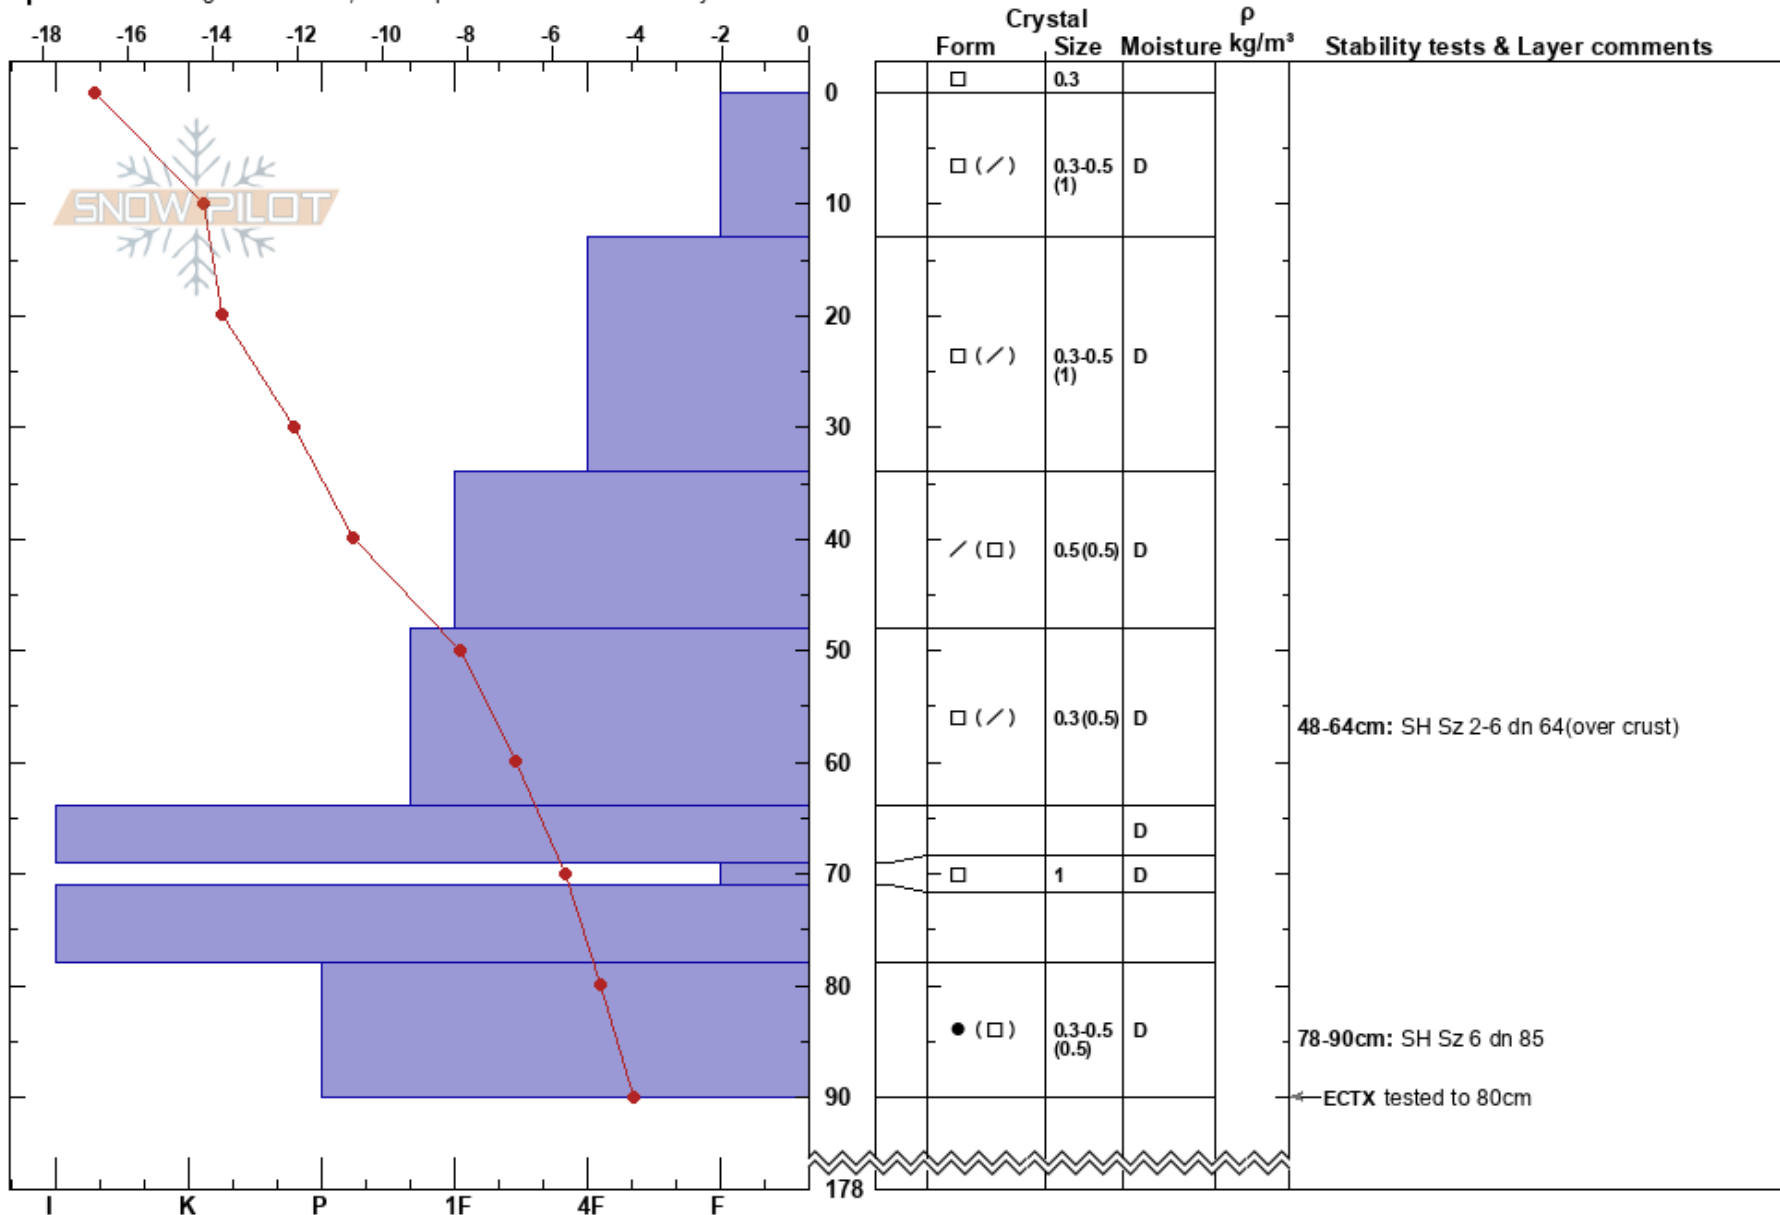

Mt Roberts
 Monashee
 BC
Elevation: 1950 m
Aspect: SW
Specifics: Pit dug in a Ski Area; Pit is representative of backcountry

Big Red Cats
 11/02/2021 - 11:50
Co-ord: 49.08713N, -117.86149W
Slope Angle: 25°
Wind Loading:

Stability:
Air Temperature: -18.2°C **PF:**40
Sky Cover: FEW
Precipitation: NO
Wind: W Light Breeze

HS:178
Layer Notes:
 48-64cm: SH Sz 2-6 dn 64(over crust)
 69-71cm: Problematic layer
 78-90cm: SH Sz 6 dn 85

Notes: Open glades near ridge top.