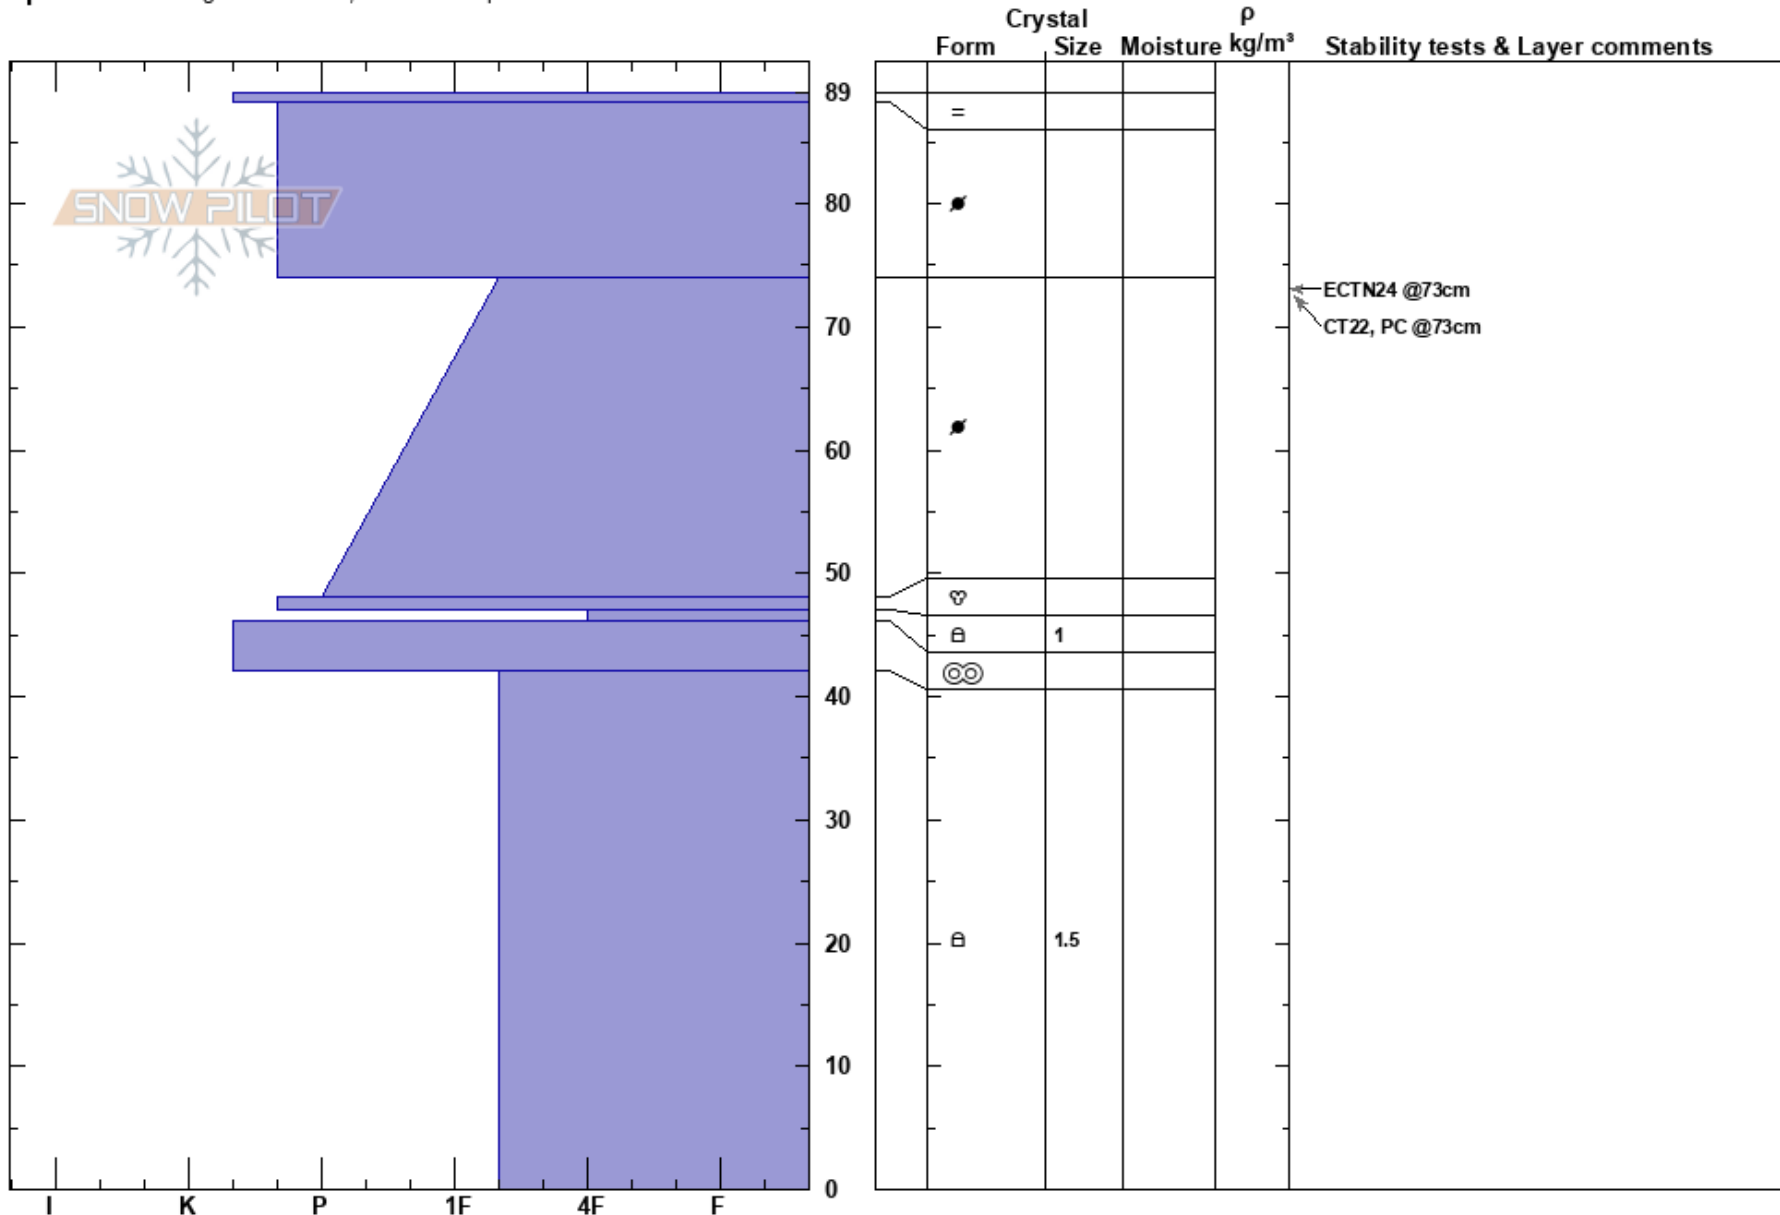

Rainbow Warrior
 Remarkables Range
 New Zealand
Elevation: 1940 m
Aspect: 135°

Irene Henninger
 21/06/2017 - 13:30
Co-ord: -45.05474S, 168.80546E
Slope Angle: 34°
Wind Loading: previous

Stability: Very Good **HS:**89
Air Temperature: 3°C **PF:**5 47-46cm:Problematic layer
Sky Cover: CLR
Precipitation: NO
Wind: NW Moderate

Specifics: Pit dug in a Ski Area; We skied slope

Notes: Inbounds, yet pit dug outside of current operational boundaries.