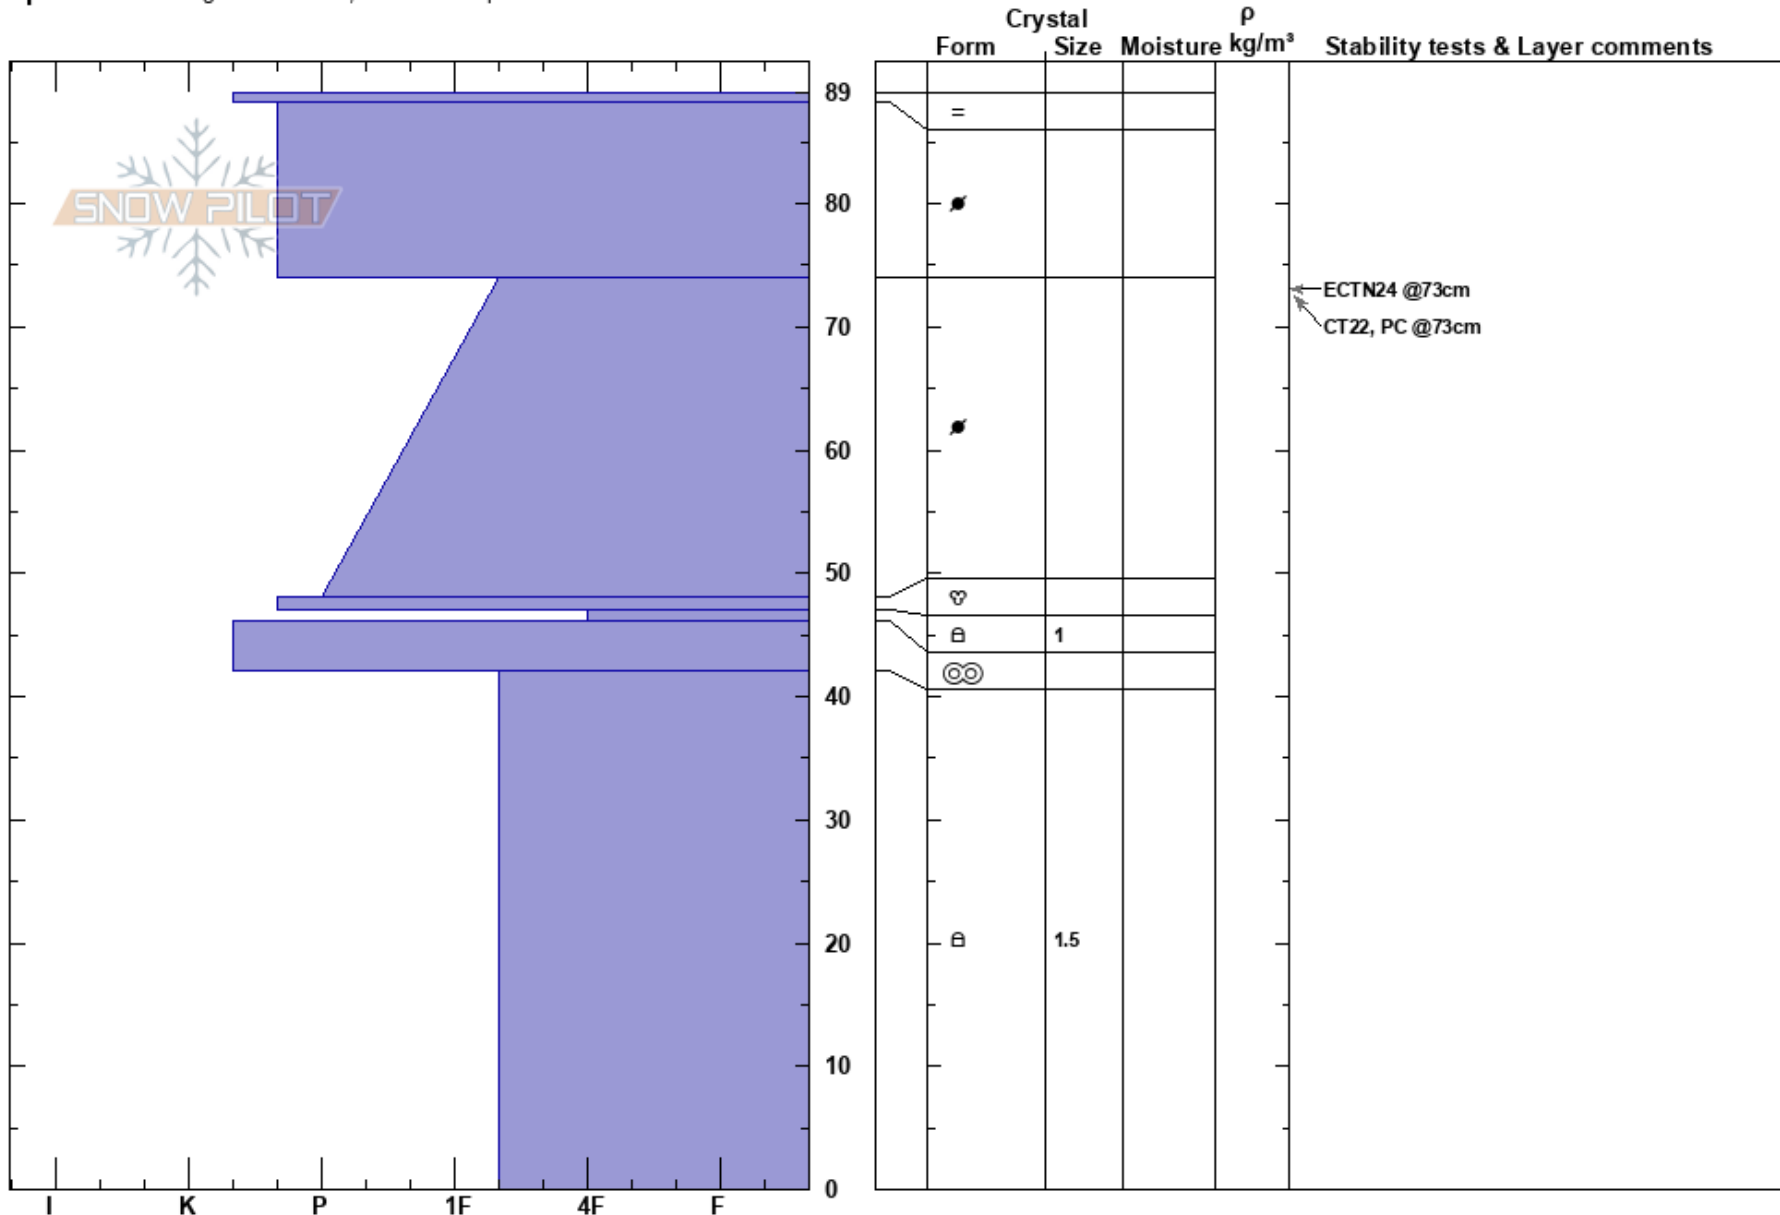

Rainbow Warrior  
 Remarkables Range  
 New Zealand  
**Elevation:** 1940 m  
**Aspect:** 135°

Irene Henninger  
 21/06/2017 - 13:30  
**Co-ord:** -45.05474S, 168.80546E  
**Slope Angle:** 34°  
**Wind Loading:** previous

**Stability:** Very Good **HS:**89  
**Air Temperature:** 3°C **PF:**5 **Layer Notes:** 47-46cm:Problematic layer  
**Sky Cover:** CLR  
**Precipitation:** NO  
**Wind:** NW Moderate

**Specifics:** Pit dug in a Ski Area; We skied slope

**Notes:** Inbounds, yet pit dug outside of current operational boundaries.