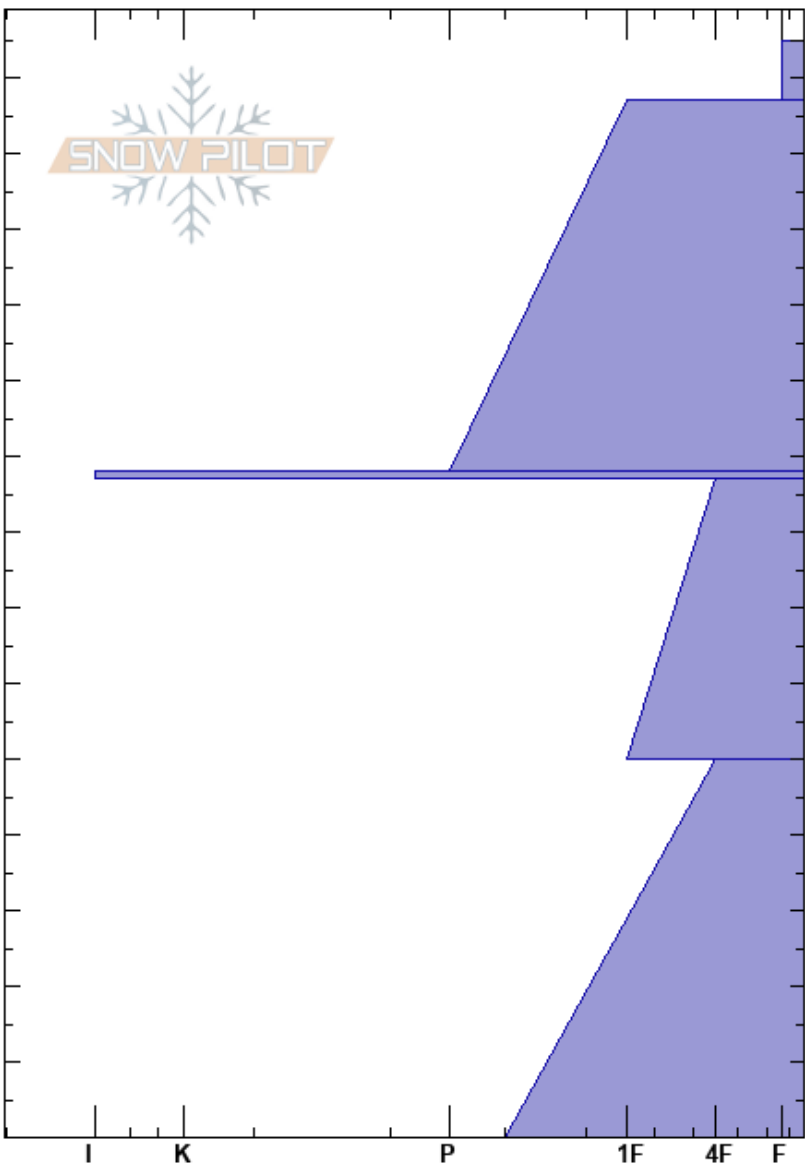

Silver Ledge Mine
 San Juan Range
 CO
Elevation: 11497 ft
Aspect: 360°
Specifics:

Colin Mitchell
 02/11/2021 - 11:00am
Co-ord: 37.88227N, -107.72902W
Slope Angle: 15°
Wind Loading:

Stability:
Air Temperature: -2°C
Sky Cover: CLR
Precipitation: NO
Wind: NW Light Breeze

HS: 145
PF: 40
PS: 15
 50-0cm: Problematic layer

Crystal Form	Crystal Size	Moisture	ρ kg/m ³	Stability tests & Layer comments
* (/)	3-4(2)	D		
•	0.3	D		
⊙ ⊙		D		
⊖	1-2	D		
^	2-3	D		

← ECTP23 @50cm
 ← ECTP28 @50cm