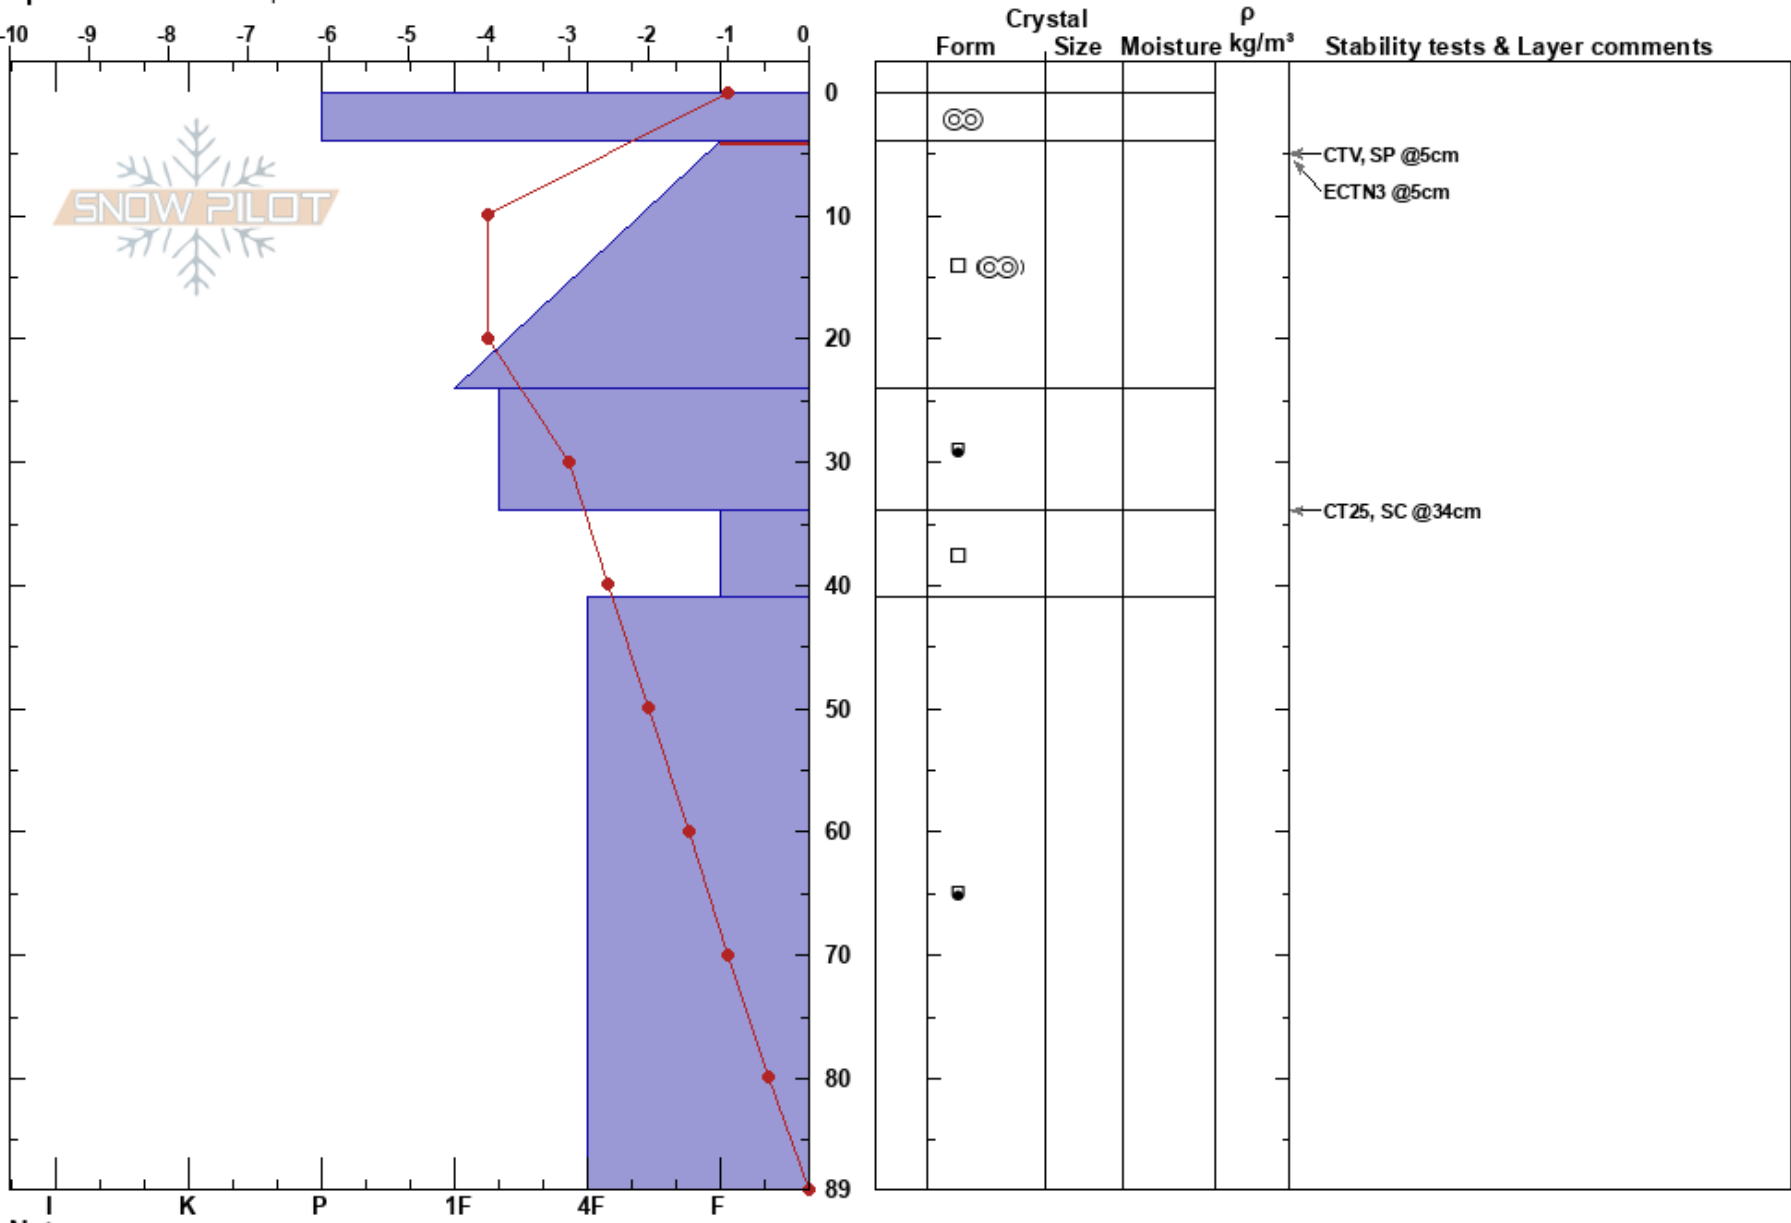

7 meadows  
 Kachina Peaks  
 AZ  
 Elevation: 11488 ft  
 Aspect: 230°  
 Specifics: We skied slope

Paul Dawson  
 02/10/2021 - 1:00pm  
 Co-ord: 35.32462N, -111.68482W  
 Slope Angle:  
 Wind Loading:

Stability:  
 Air Temperature:  
 Sky Cover: BKN  
 Precipitation: NO  
 Wind: NW Light Breeze

HS:89  
 Layer Notes:  
 4-24cm: Problematic layer

Notes: