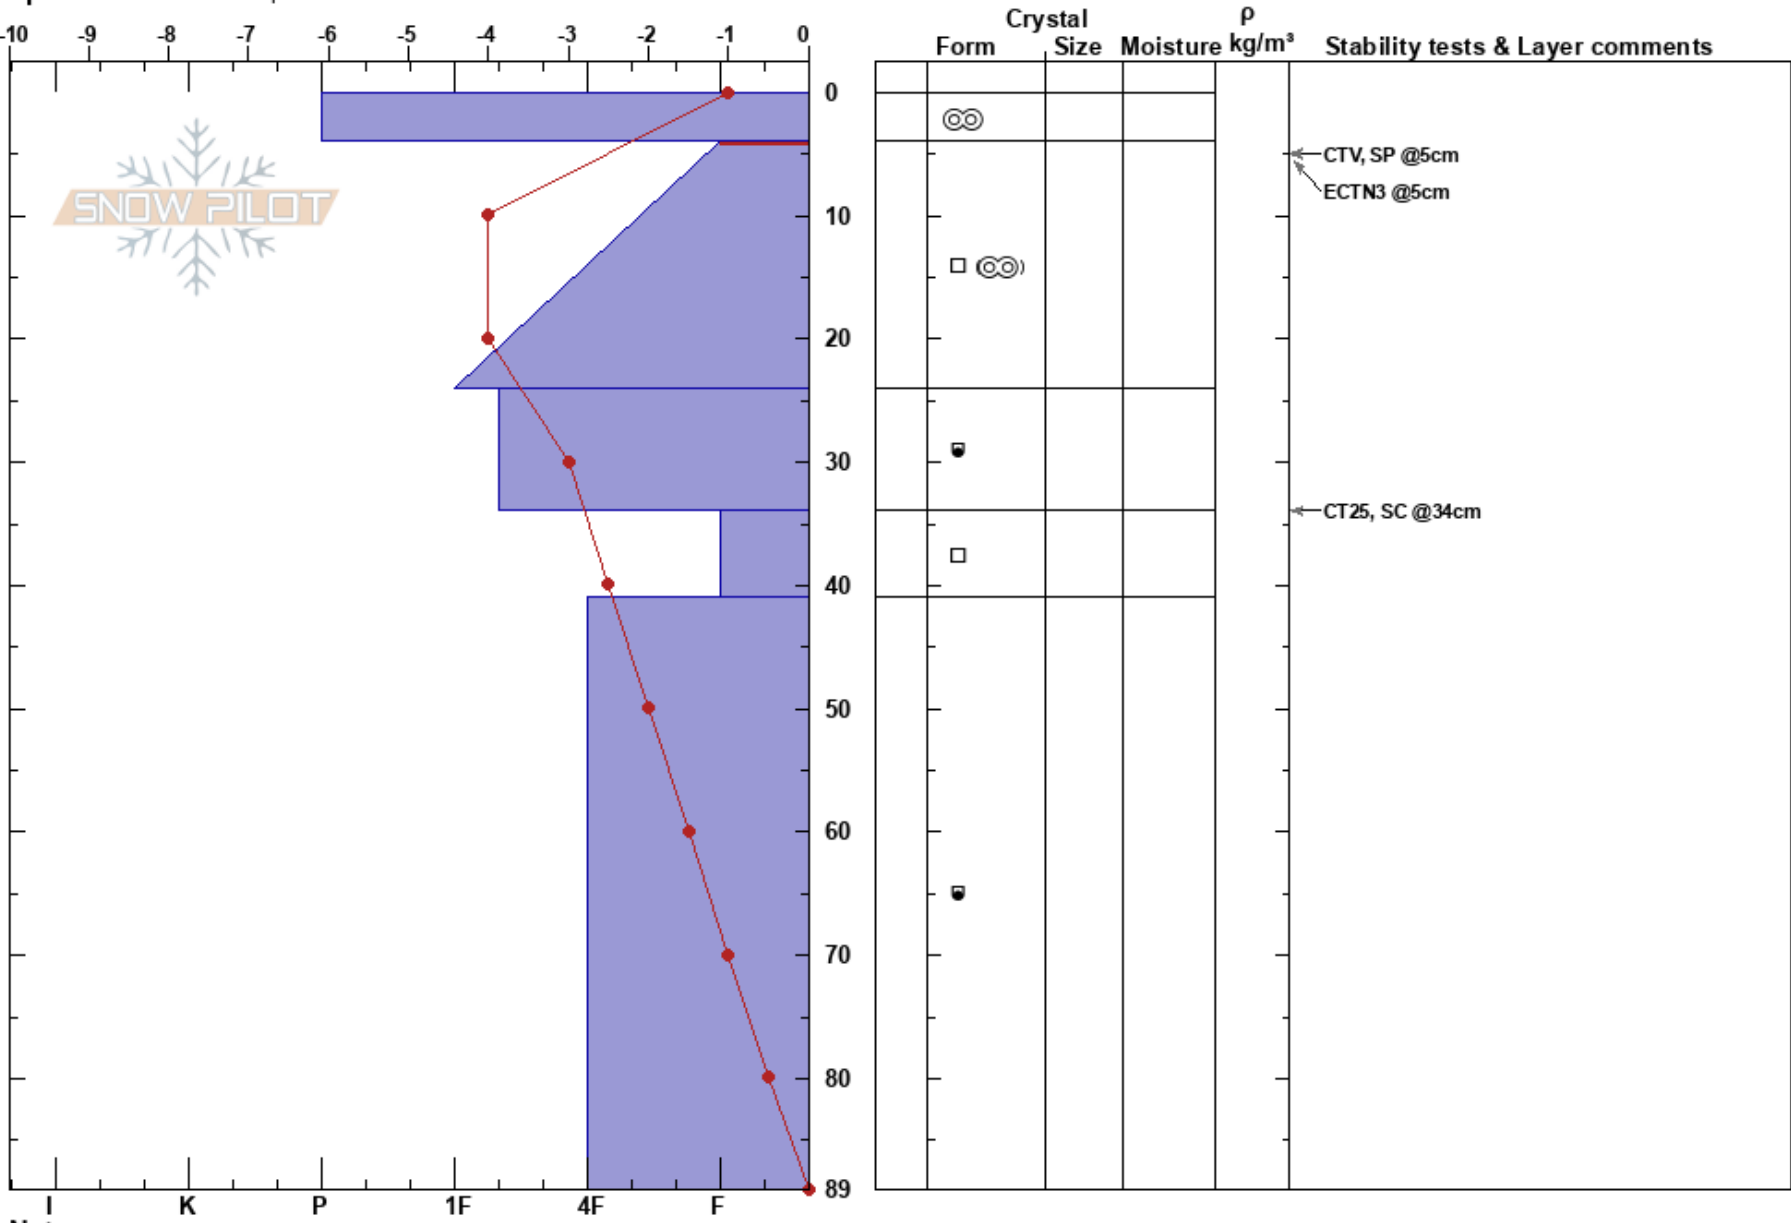

7 meadows
 Kachina Peaks
 AZ
 Elevation: 11488 ft
 Aspect: 230°
 Specifics: We skied slope

Paul Dawson
 02/10/2021 - 1:00pm
 Co-ord: 35.32462N, -111.68482W
 Slope Angle:
 Wind Loading:

Stability: HS:89
 Air Temperature:
 Sky Cover: BKN
 Precipitation: NO
 Wind: NW Light Breeze
 Layer Notes:
 4-24cm: Problematic layer