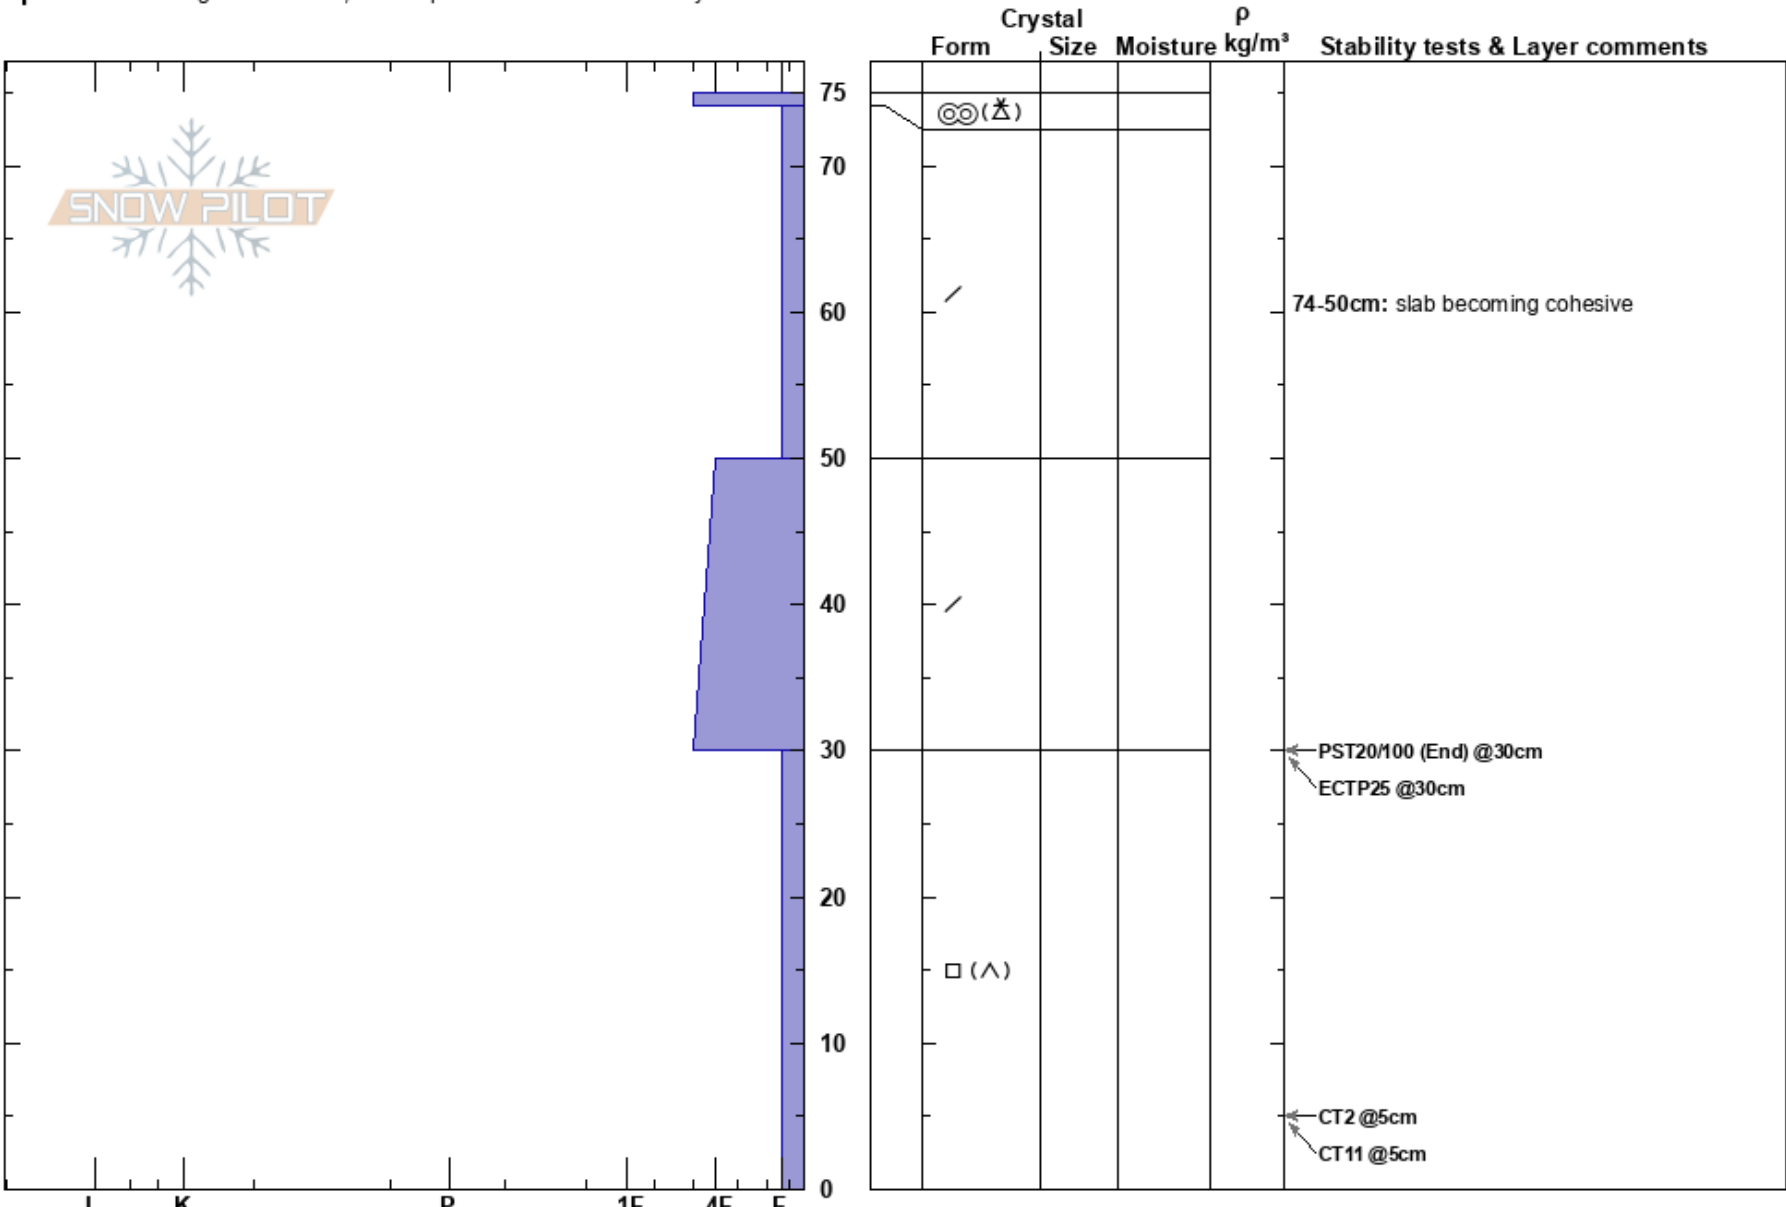

Bitterroot  
 Pioneer  
 ID  
 Elevation: 6350 ft  
 Aspect: W  
 Specifics: Pit dug in a Ski Area; Pit is representative of backcountry

Victoria Rosin  
 02/02/2021 - 2:00pm  
 Co-ord: 43.67827N, -114.35176W  
 Slope Angle: 20°  
 Wind Loading: no

Stability:  
 Air Temperature:  
 Sky Cover: FEW  
 Precipitation: NO  
 Wind: S Light Breeze

HS:75  
 Layer Notes:  
 74-50cm: slab becoming cohesive  
 30-0cm: Problematic layer

Notes: Big storm dropped nearly 50" over 3 days (1/28-1/30)