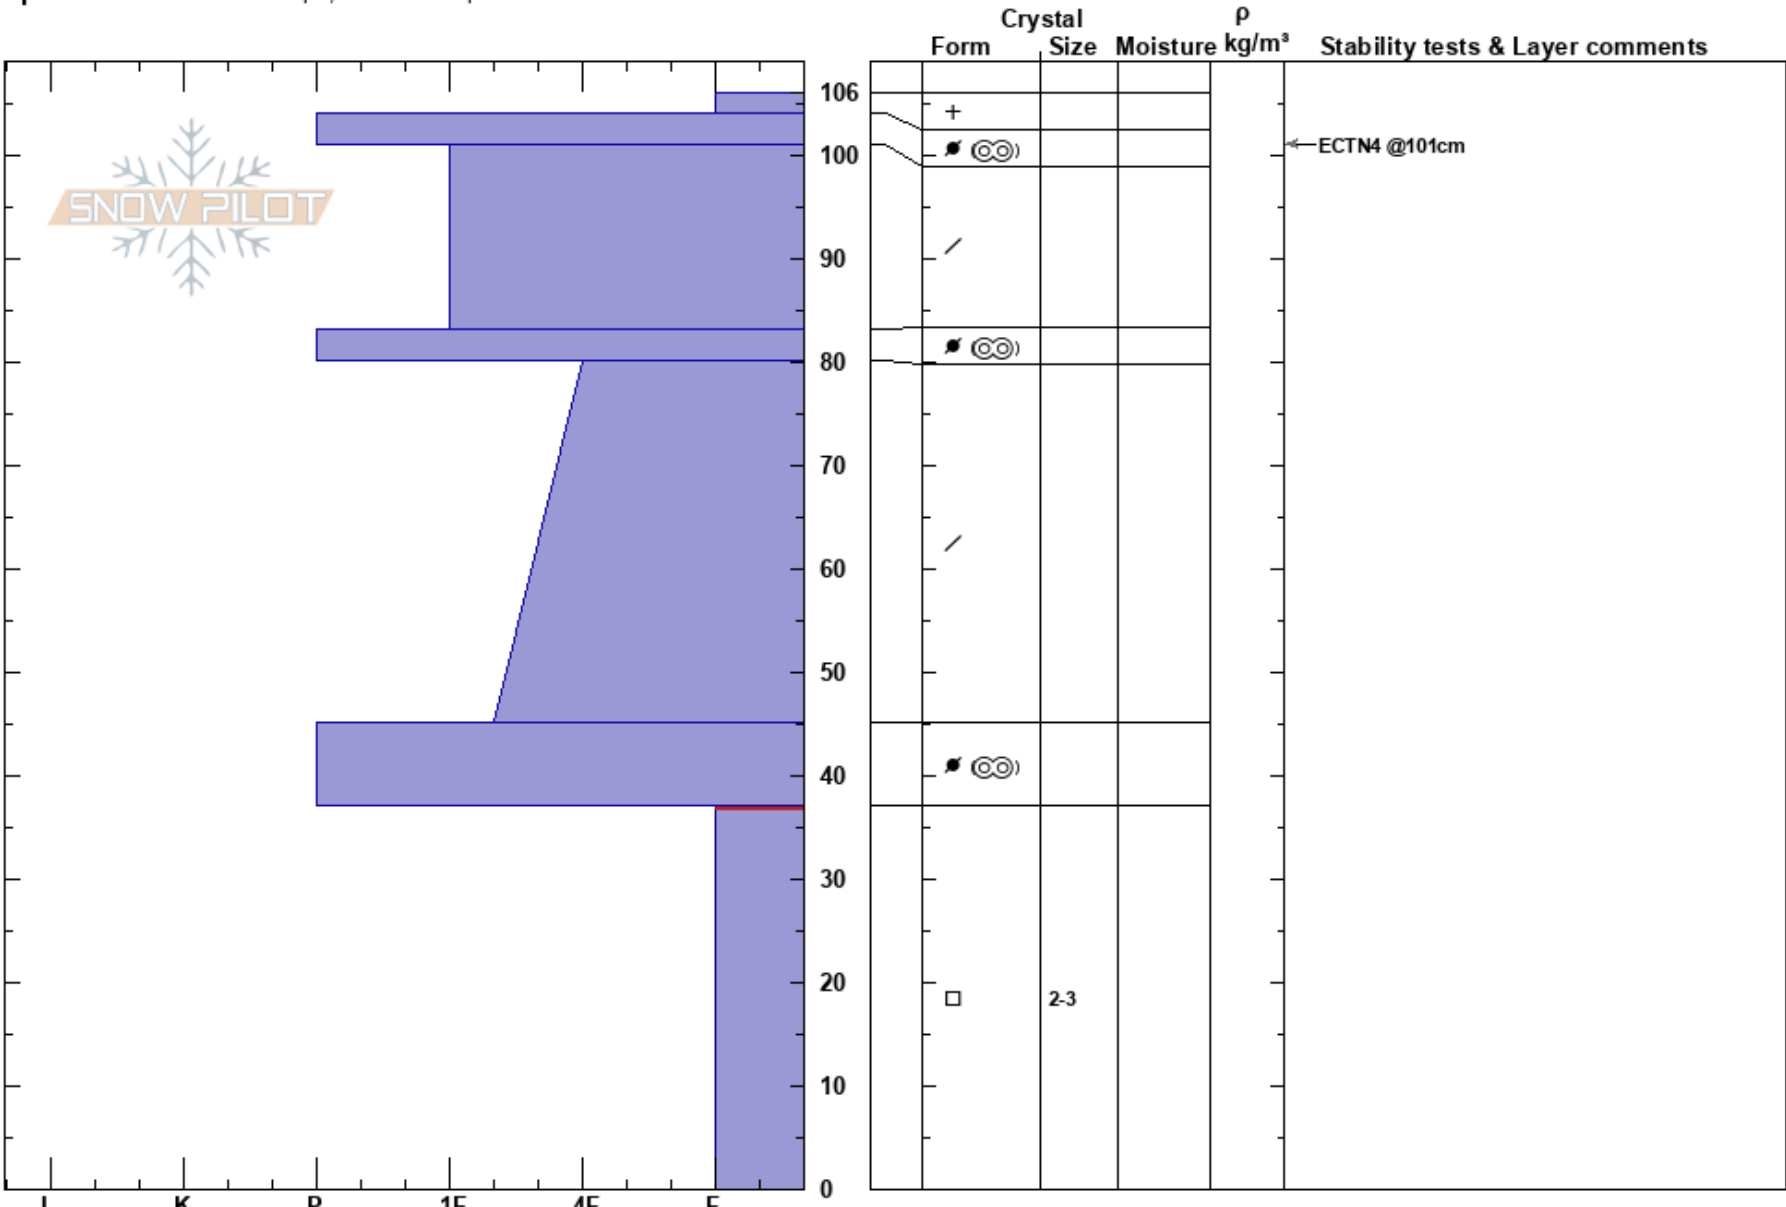

first night

Elet Hall
10/02/2021 - 15:00

Stability:
Air Temperature:
Sky Cover: OVC
Precipitation: NO
Wind: S Light Breeze

HS:106
Layer Notes:
37-0cm: Problematic layer

Turkey
Elevation: 2659 m
Aspect: NW
Specifics: Ski tracks on slope; We skied slope

Co-ord: 40.62257N, 40.76730E
Slope Angle: 28°
Wind Loading:

Notes: