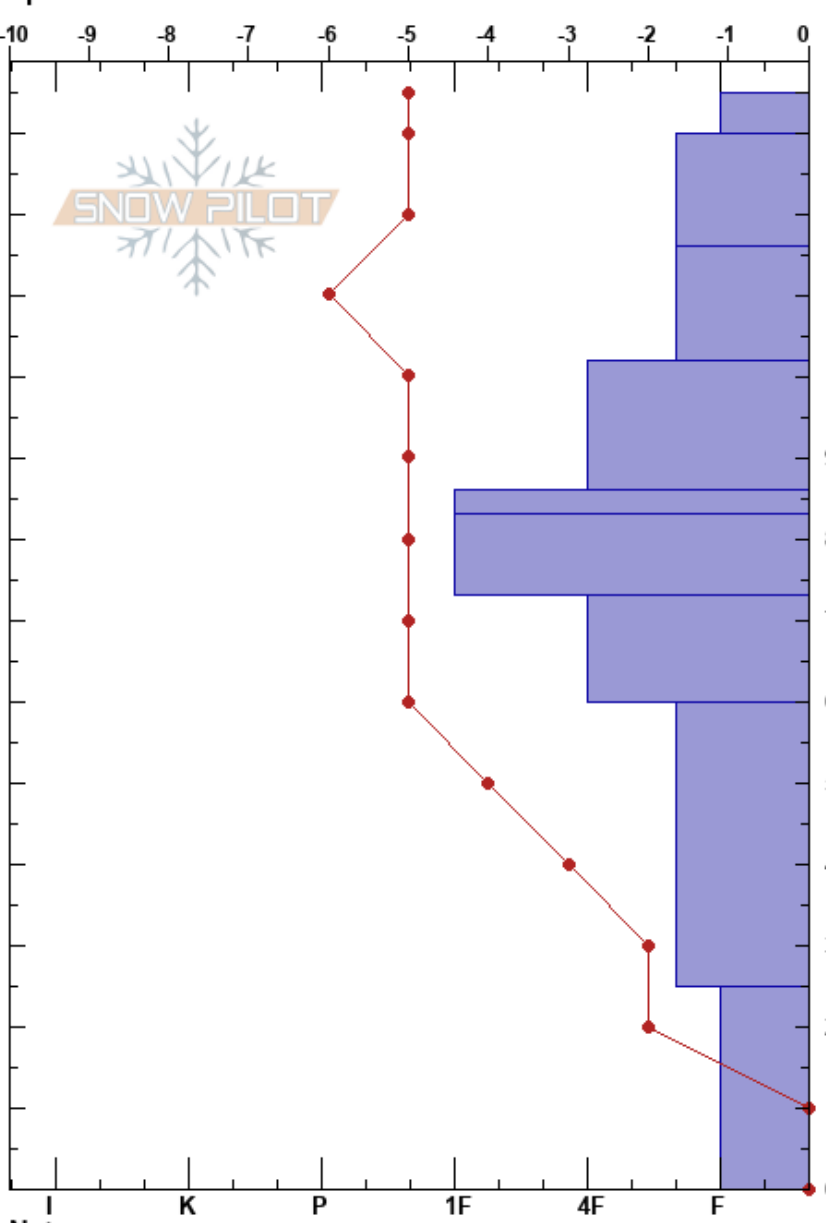

Little Willows, BCC  
 Wasatch Range  
 UT  
 Elevation: 9340 ft  
 Aspect: NW  
 Specifics:

Evan Feinberg  
 02/10/2021 - 10:10am  
 Co-ord:  
 Slope Angle: 24°  
 Wind Loading: no

Stability:  
 Air Temperature: -5°C  
 Sky Cover: SCT  
 Precipitation: NO  
 Wind: N Calm  
 HS:135  
 PF:22 60-25cm:Problematic layer  
 PS:12

Elevation (cm)	Crystal		$\rho$ kg/m <sup>3</sup>	Stability tests & Layer comments
	Form	Size		
135	☐			
130	/ (*)			
120	/			
110	.			← ECTN19 @116cm ← CT20, Q3 @116cm
100	.			← CT25, Q2 @95cm
90				
80	⊙⊙			← CT29, Q2 @84cm
80	⊖			
70	☐			
60				
50				
40	☐	1-1.5		
30				
20				
10	A	2-2.5		
0				