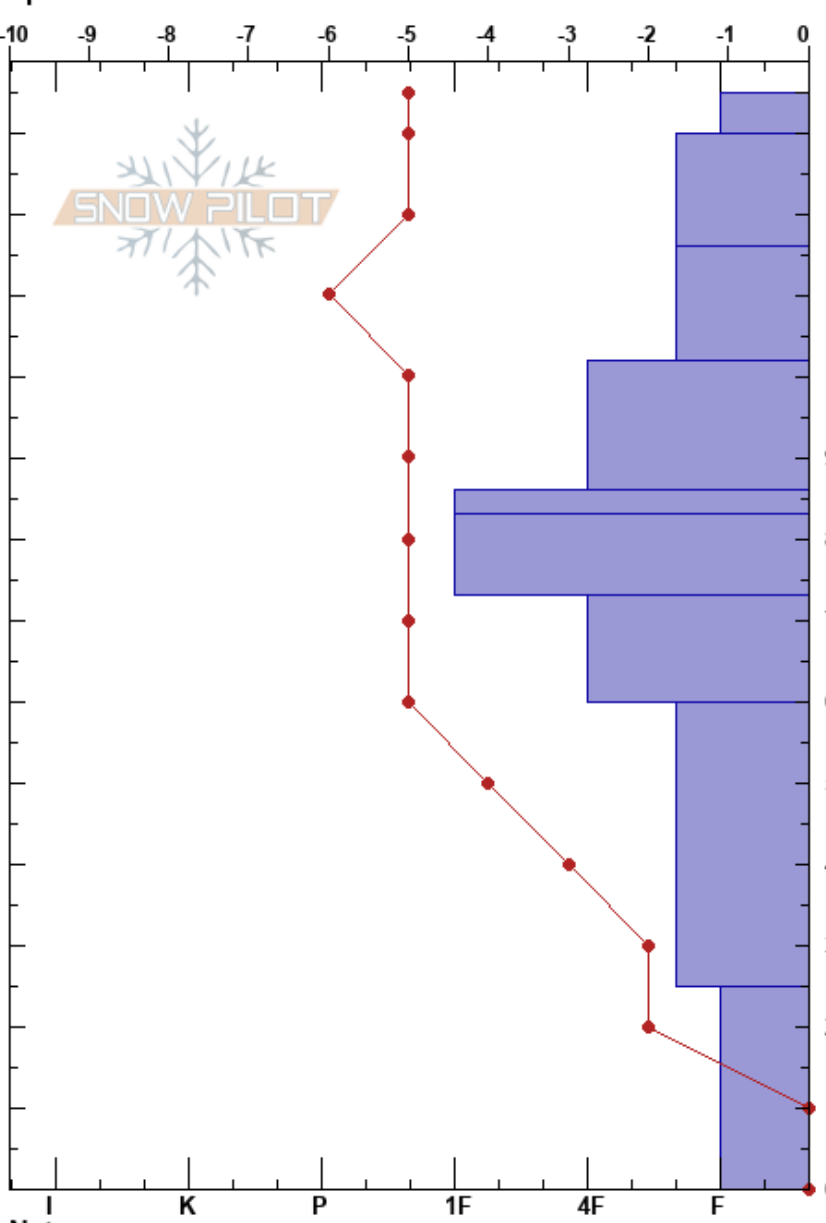

Little Willows, BCC  
 Wasatch Range  
 UT  
 Elevation: 9340 ft  
 Aspect: NW  
 Specifics:

Evan Feinberg  
 02/10/2021 - 10:10am  
 Co-ord:  
 Slope Angle: 24°  
 Wind Loading: no

Stability:  
 Air Temperature: -5°C  
 Sky Cover: SCT  
 Precipitation: NO  
 Wind: N Calm  
 HS:135  
 PF:22 60-25cm:Problematic layer  
 PS:12

Elevation (cm)	Crystal		Moisture	$\rho$ kg/m <sup>3</sup>	Stability tests & Layer comments
	Form	Size			
135	☐				
130	/ (*)				
120	/				
110	.				← ECTN19 @116cm ← CT20, Q3 @116cm
100	.				← CT25, Q2 @95cm
90					
80	⊙⊙				← CT29, Q2 @84cm
80	⊖				
70	☐				
60					
50					
40	☐	1-1.5			
30					
20					
10	A	2-2.5			
0					