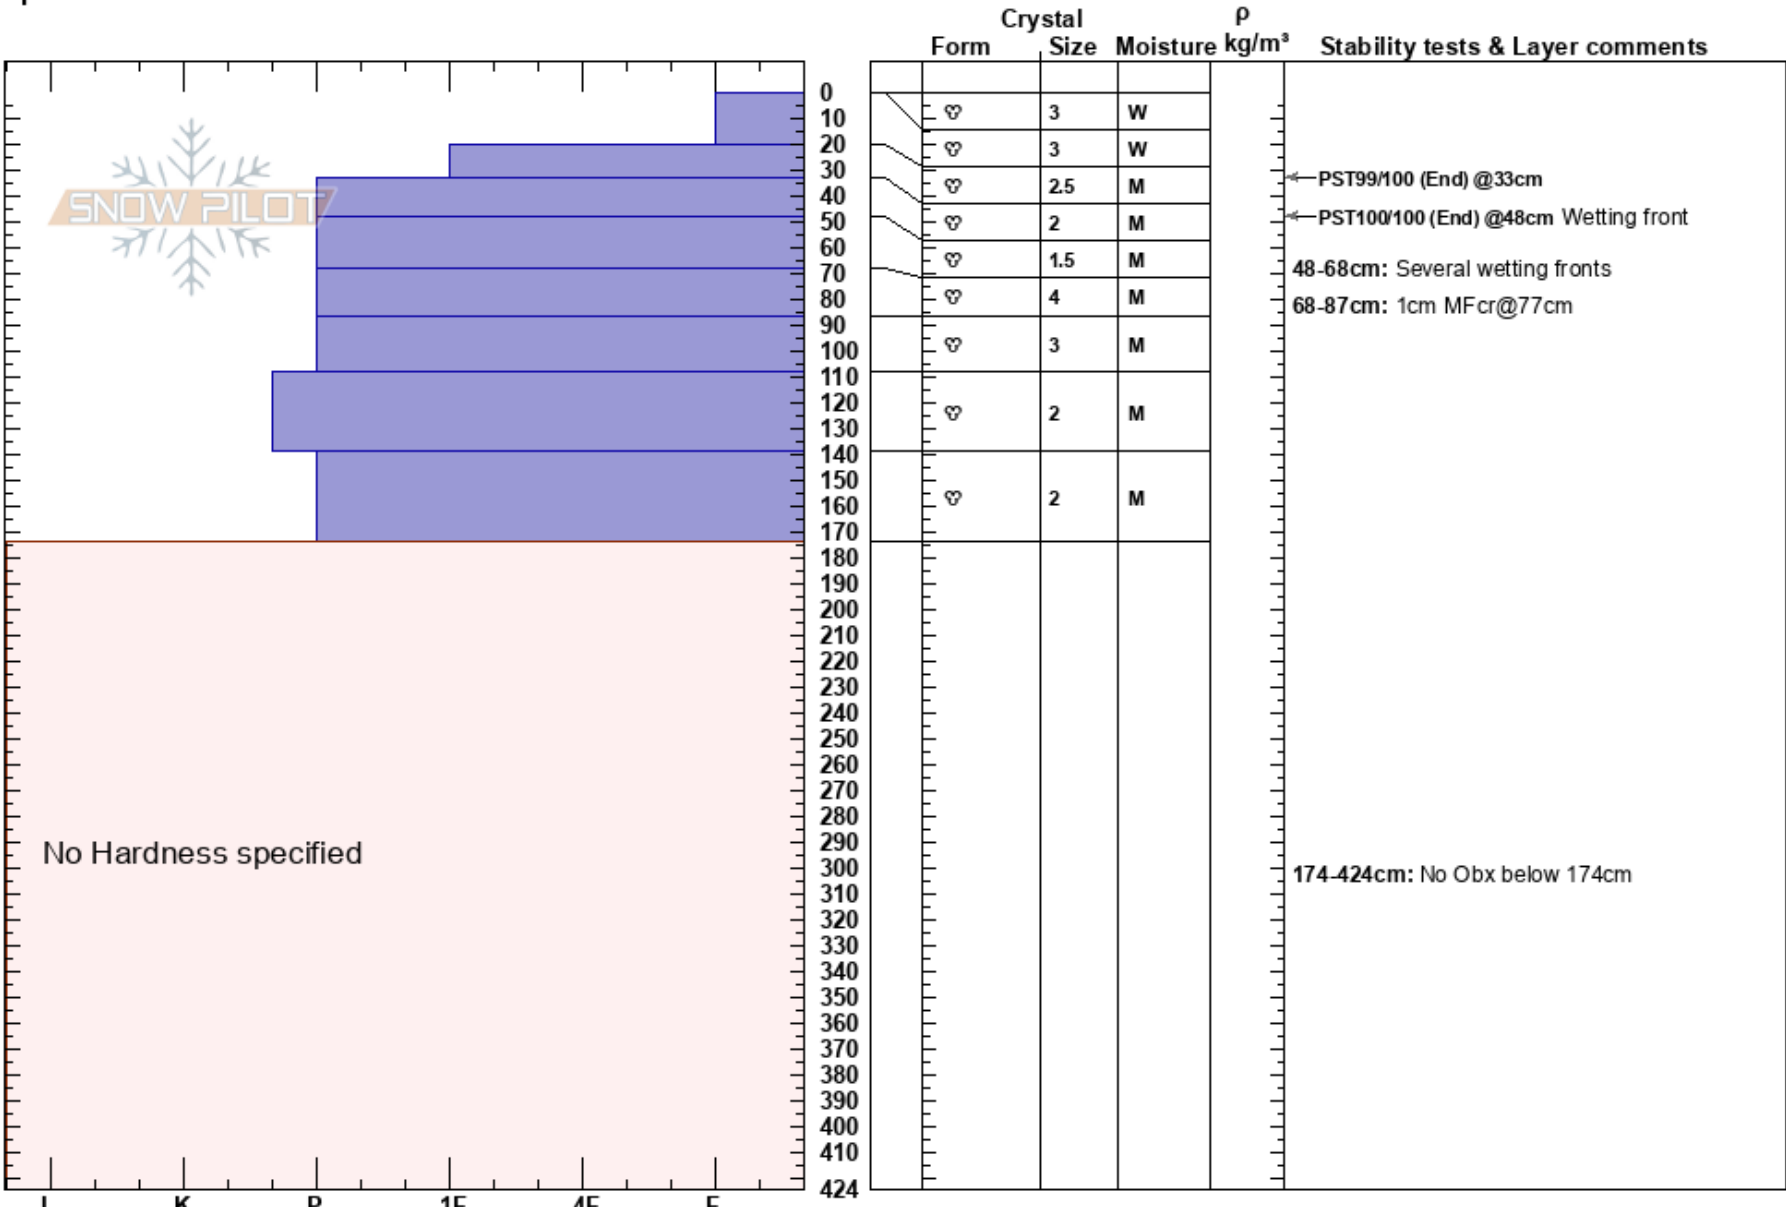

Chinook Bathrooms
 Central Cascades, East
 WA
 Elevation: 5434 ft
 Aspect: NE
 Specifics:

Ryan Zarter
 05/25/2017 - 10:30am
 Co-ord: 46.87556N, -121.51839W
 Slope Angle: 26°
 Wind Loading:

Stability: Very Good
 Air Temperature:
 Sky Cover: BKN
 Precipitation: NO
 Wind: Calm

HS:424
 Layer Notes:
 48-68cm: Several wetting fronts
 68-87cm: 1cm MFcr@77cm
 174-424cm: No Obx below 174cm

Notes: