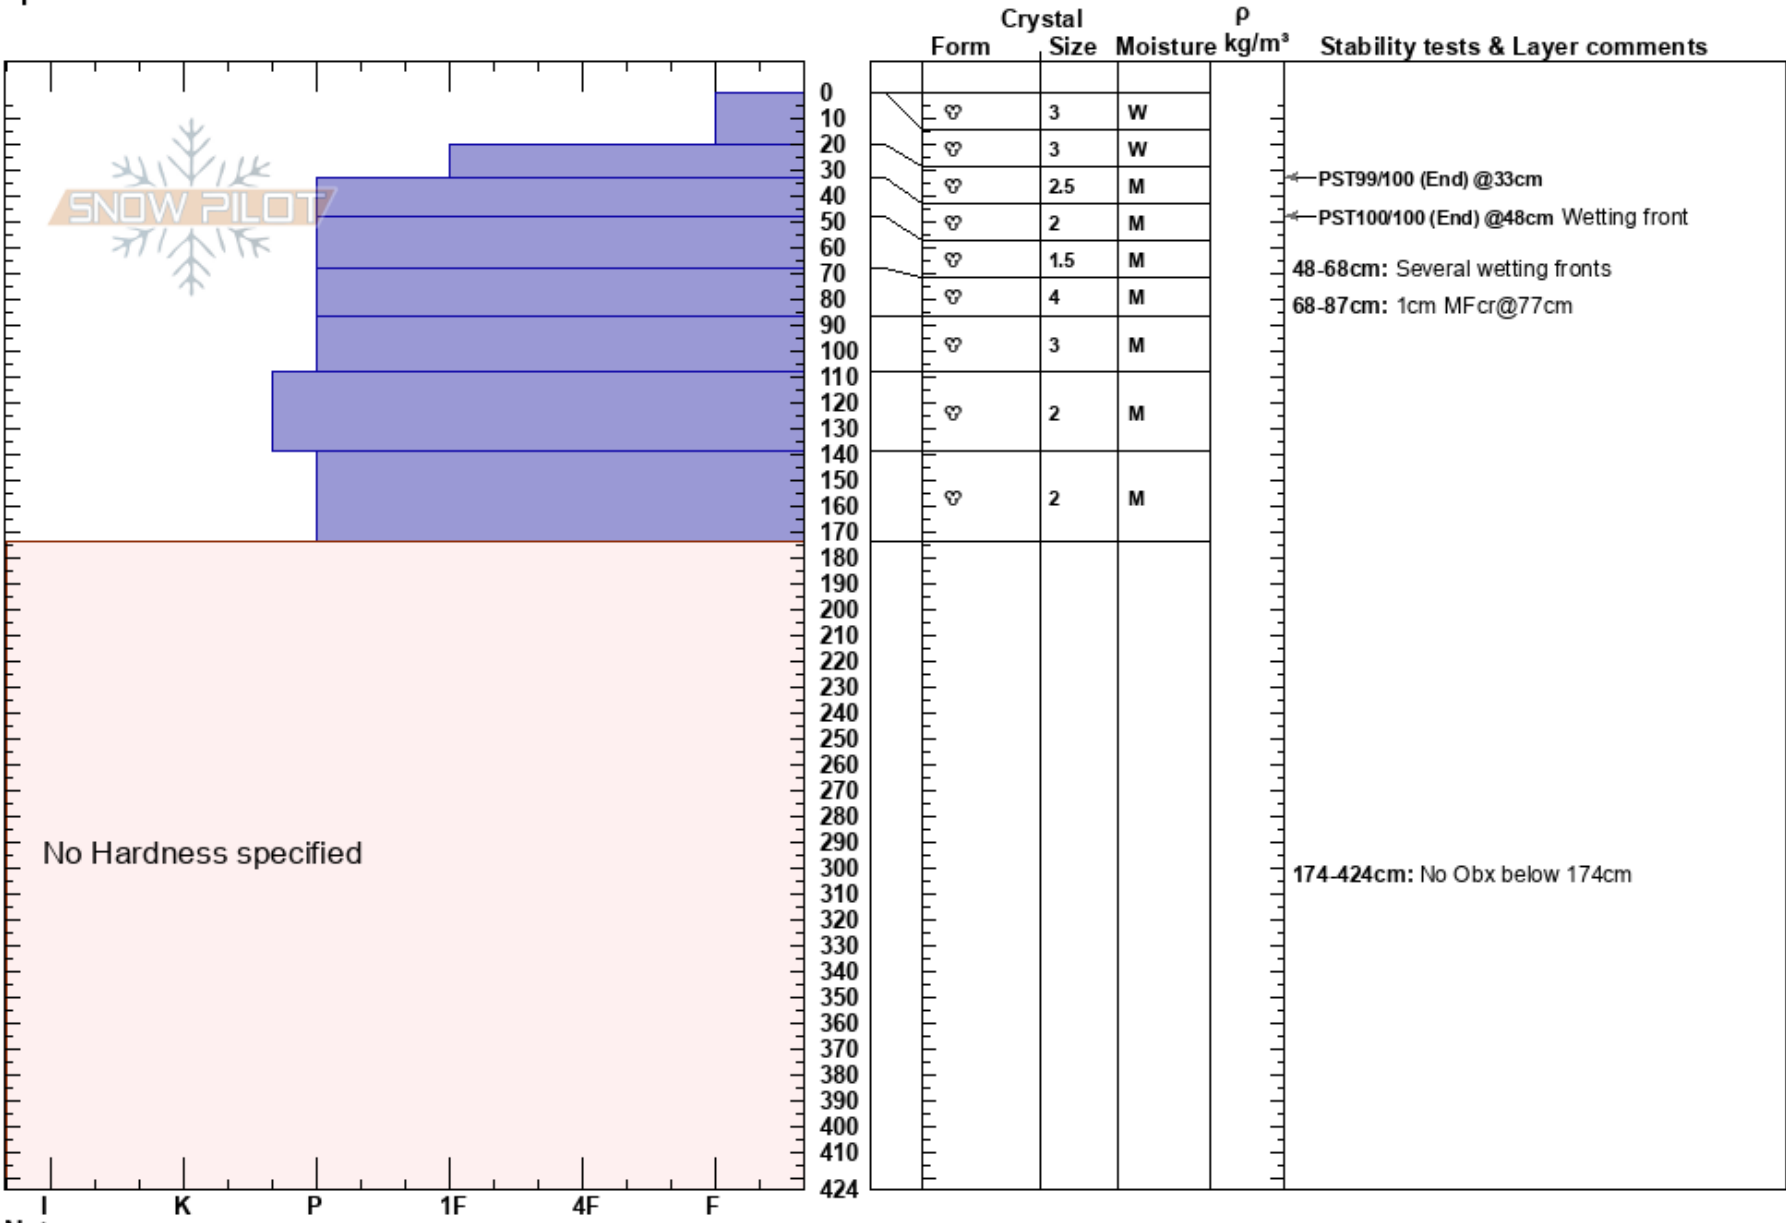

Chinook Bathrooms
 Central Cascades, East WA
 Elevation: 5434 ft
 Aspect: NE
 Specifics:

Ryan Zarter
 05/25/2017 - 10:30am
 Co-ord: 46.87556N, -121.51839W
 Slope Angle: 26°
 Wind Loading:

Stability: Very Good
 Air Temperature:
 Sky Cover: BKN
 Precipitation: NO
 Wind: Calm

HS:424
 Layer Notes:
 48-68cm: Several wetting fronts
 68-87cm: 1cm MFcr@77cm
 174-424cm: No Obx below 174cm

Notes: