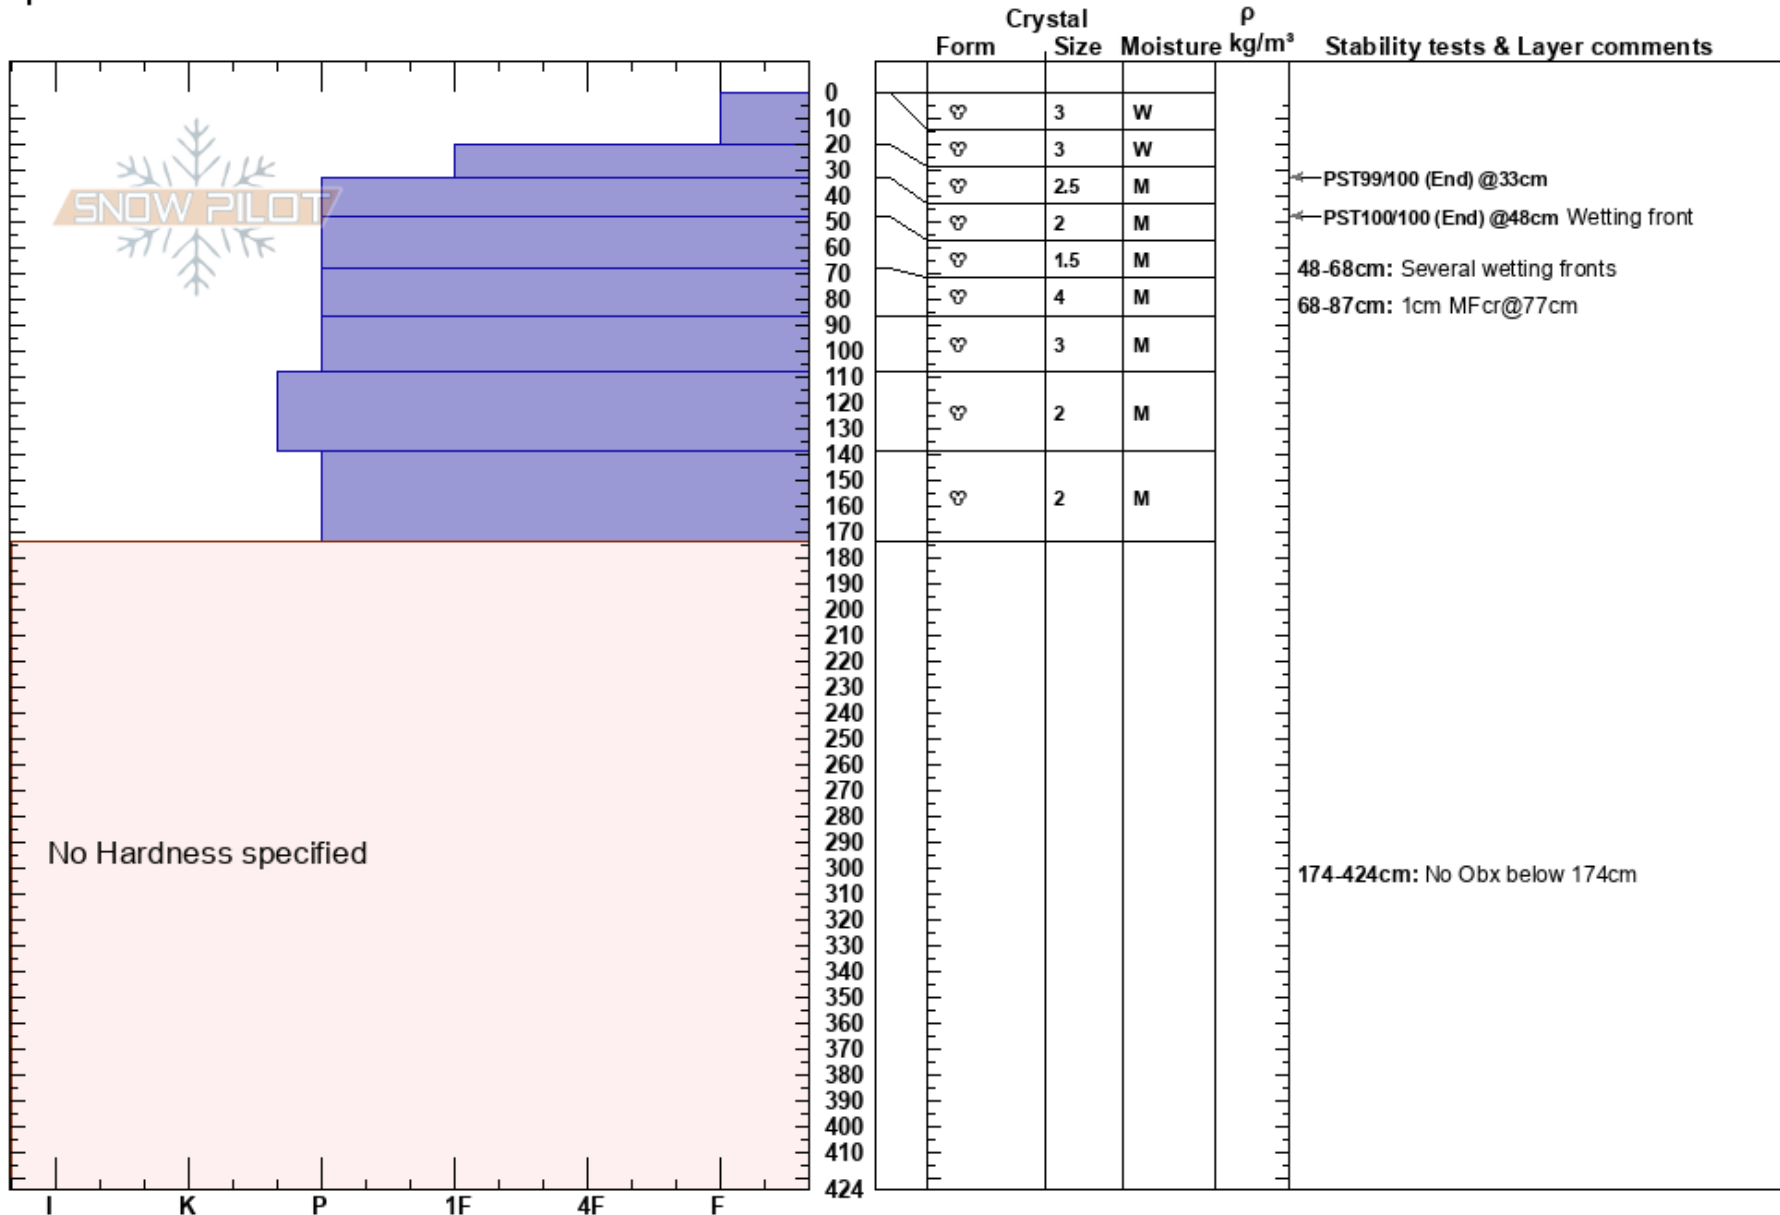

Chinook Bathrooms  
 Central Cascades, East WA  
 Elevation: 5434 ft  
 Aspect: NE  
 Specifics:

Ryan Zarter  
 05/25/2017 - 10:30am  
 Co-ord: 46.87556N, -121.51839W  
 Slope Angle: 26°  
 Wind Loading:

Stability: Very Good  
 Air Temperature:  
 Sky Cover: BKN  
 Precipitation: NO  
 Wind: Calm

HS:424  
 Layer Notes:  
 48-68cm: Several wetting fronts  
 68-87cm: 1cm MFcr@77cm  
 174-424cm: No Obx below 174cm