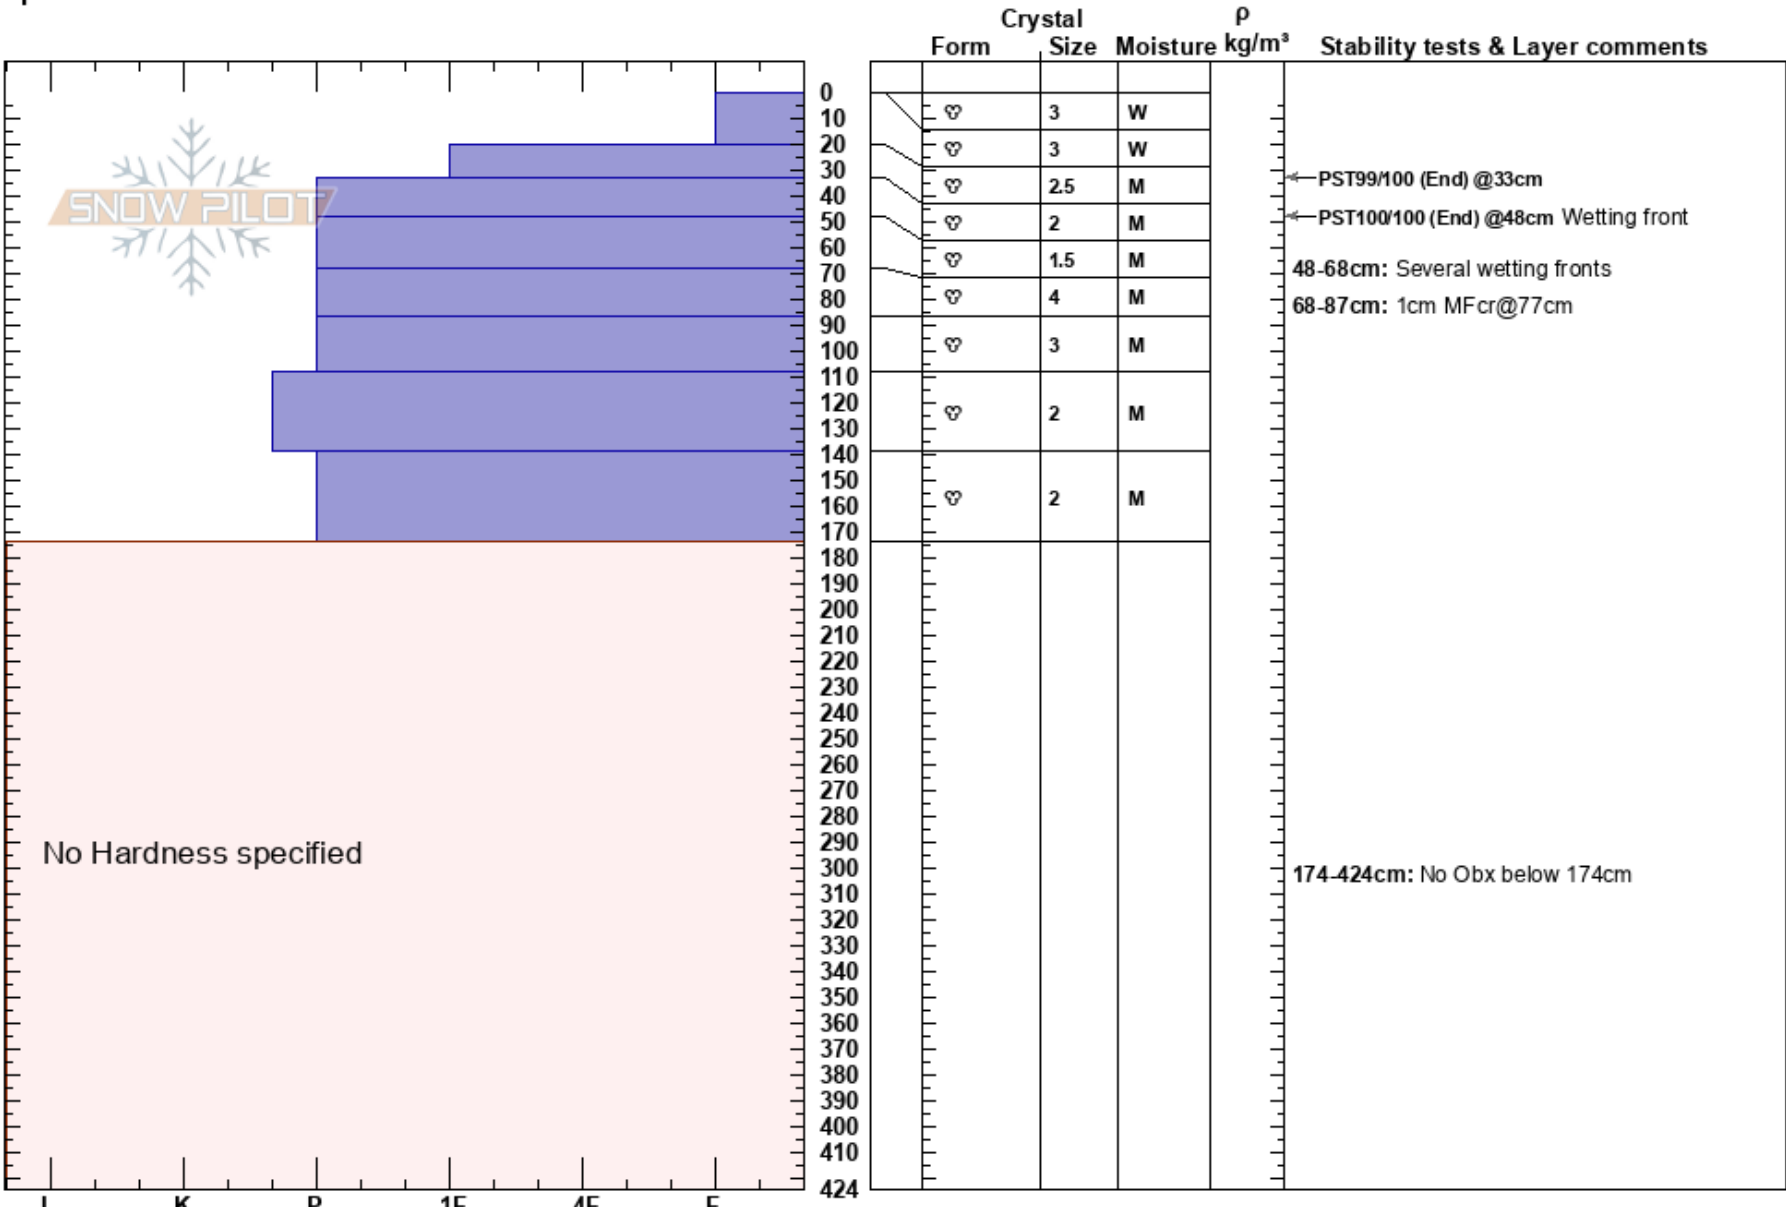

Chinook Bathrooms
 Central Cascades, East WA
 Elevation: 5434 ft
 Aspect: NE
 Specifics:

Ryan Zarter
 05/25/2017 - 10:30am
 Co-ord: 46.87556N, -121.51839W
 Slope Angle: 26°
 Wind Loading:

Stability: Very Good
 Air Temperature:
 Sky Cover: BKN
 Precipitation: NO
 Wind: Calm

HS:424
 Layer Notes:
 48-68cm: Several wetting fronts
 68-87cm: 1cm MFcr@77cm
 174-424cm: No Obx below 174cm

No Hardness specified

Notes: