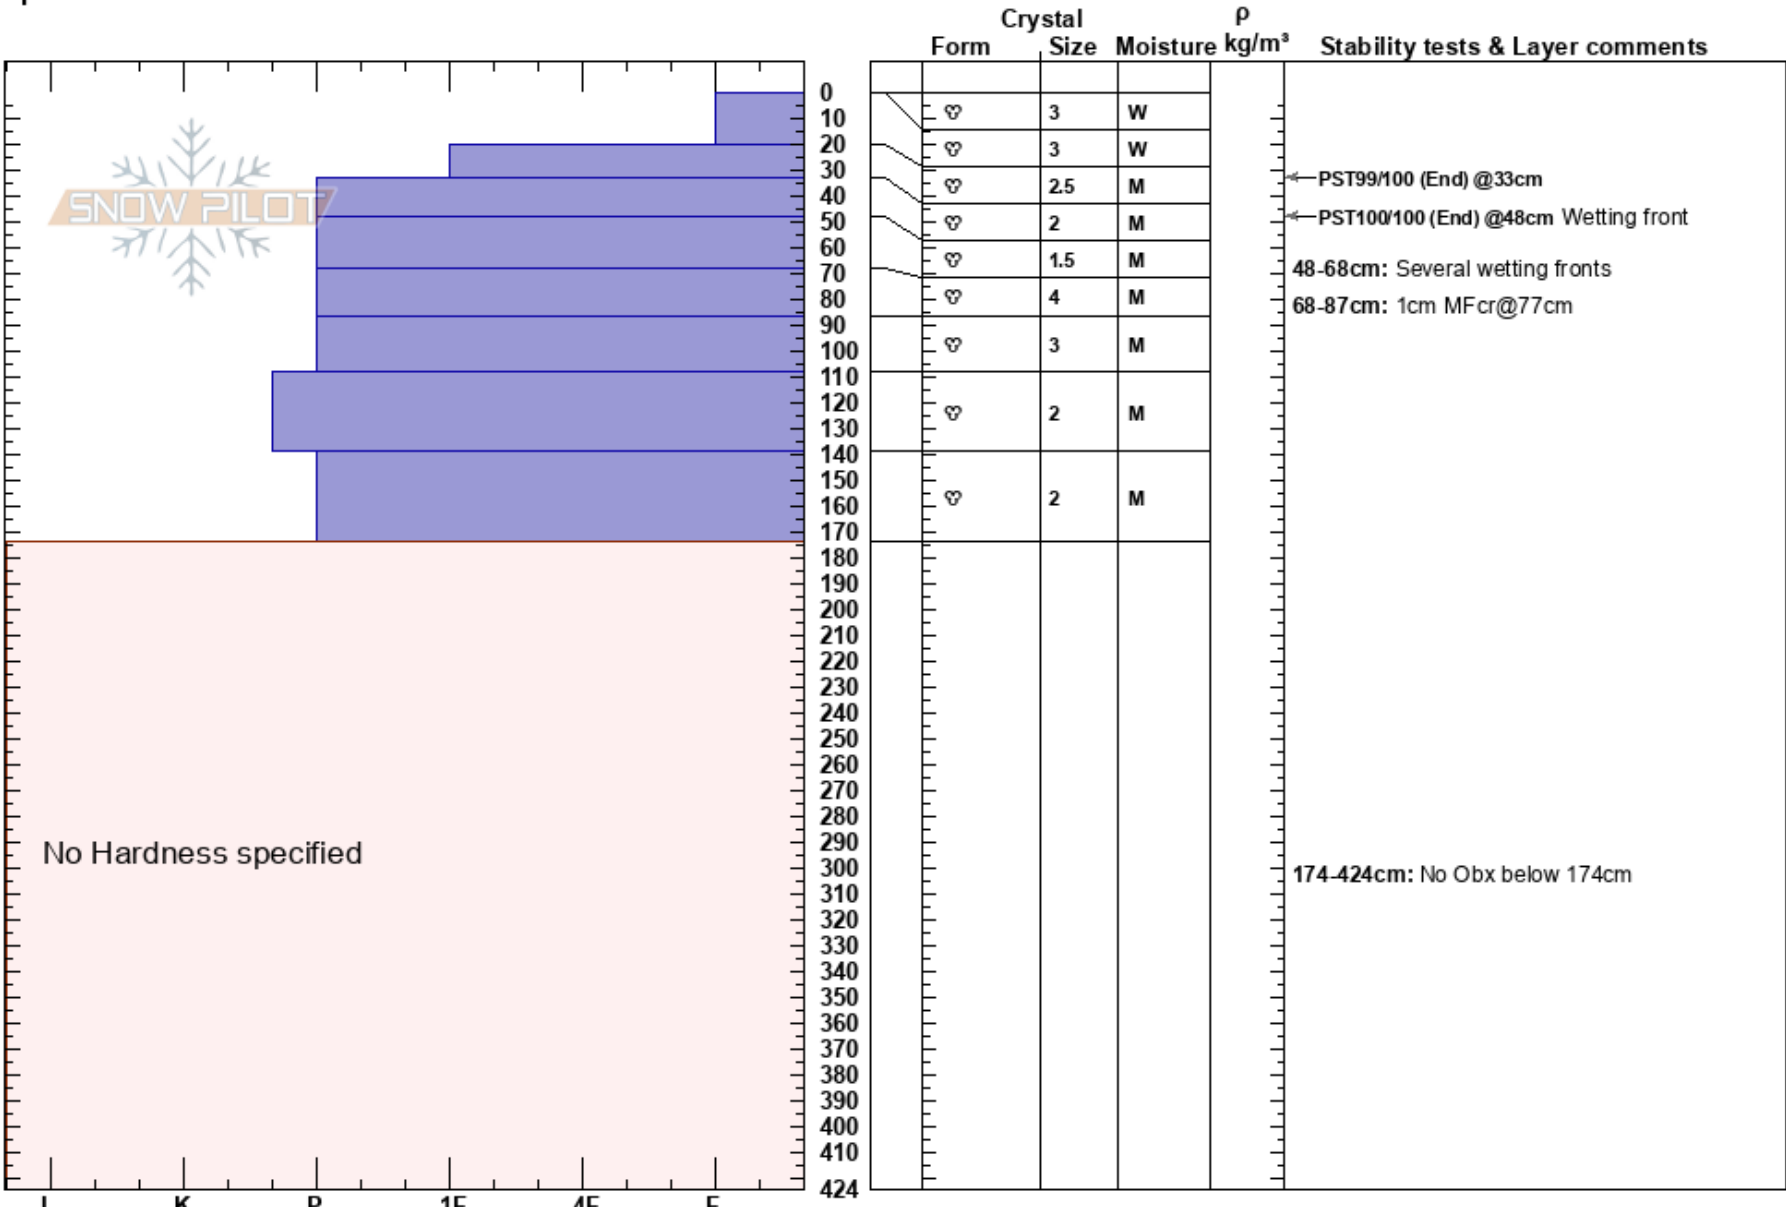

Chinook Bathrooms
 Central Cascades, East WA
 Elevation: 5434 ft
 Aspect: NE
 Specifics:

Ryan Zarter
 05/25/2017 - 10:30am
 Co-ord: 46.87556N, -121.51839W
 Slope Angle: 26°
 Wind Loading:

Stability: Very Good
 Air Temperature:
 Sky Cover: BKN
 Precipitation: NO
 Wind: Calm

HS:424
 Layer Notes:
 48-68cm: Several wetting fronts
 68-87cm: 1cm MFcr@77cm
 174-424cm: No Obx below 174cm

Notes: