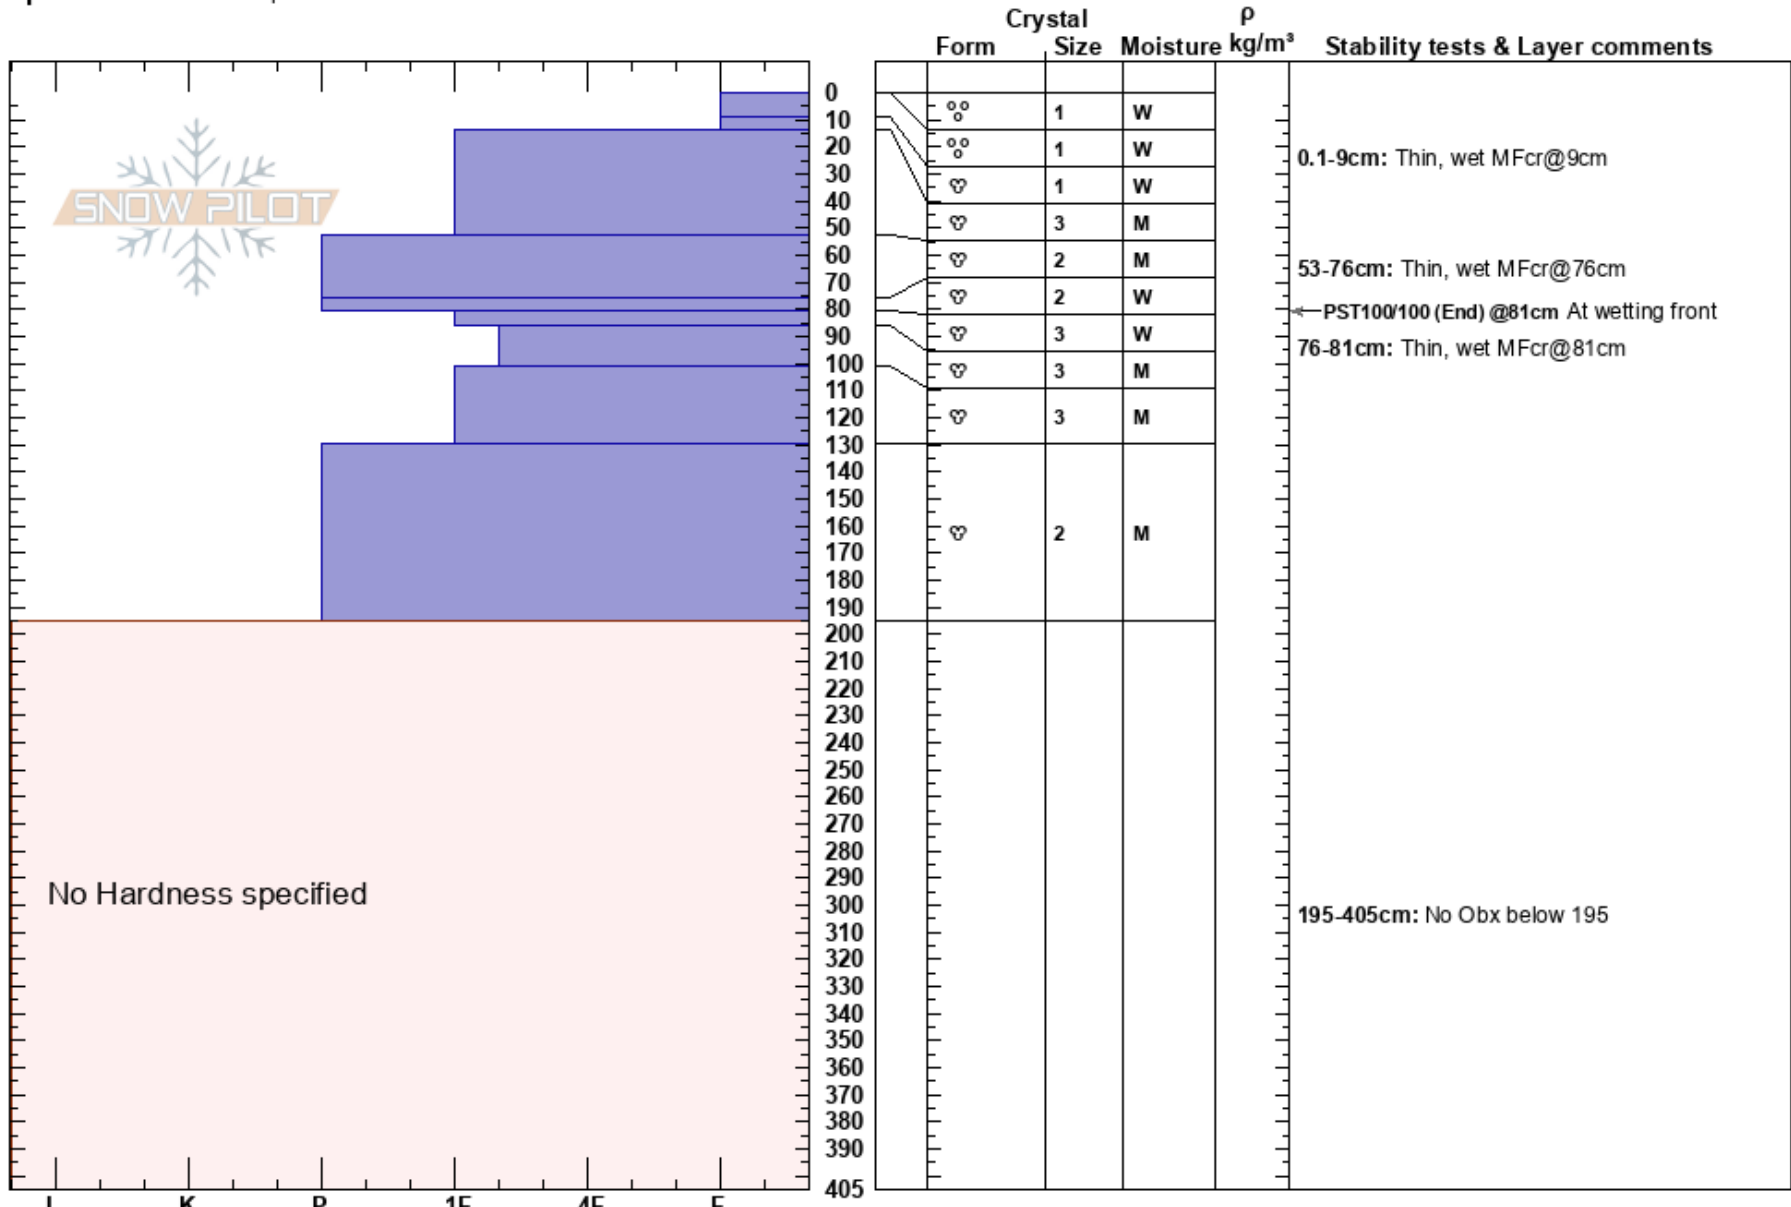

Saddle Bowl Skiers R  
 Central Cascades, East  
 WA  
**Elevation:** 5558 ft  
**Aspect:** NE  
**Specifics:** We skied slope

Ryan Zarter  
 05/22/2017 - 12:40pm  
**Co-ord:** 46.87523N, -121.52017W  
**Slope Angle:** 31°  
**Wind Loading:**

**Stability:** Very Good  
**Air Temperature:**  
**Sky Cover:** SCT  
**Precipitation:** NO  
**Wind:** Calm

**HS:**405  
**Layer Notes:**  
 0.1-9cm: Thin, wet MFcr@9cm  
 53-76cm: Thin, wet MFcr@76cm  
 76-81cm: Thin, wet MFcr@81cm  
 195-405cm: No Obx below 195