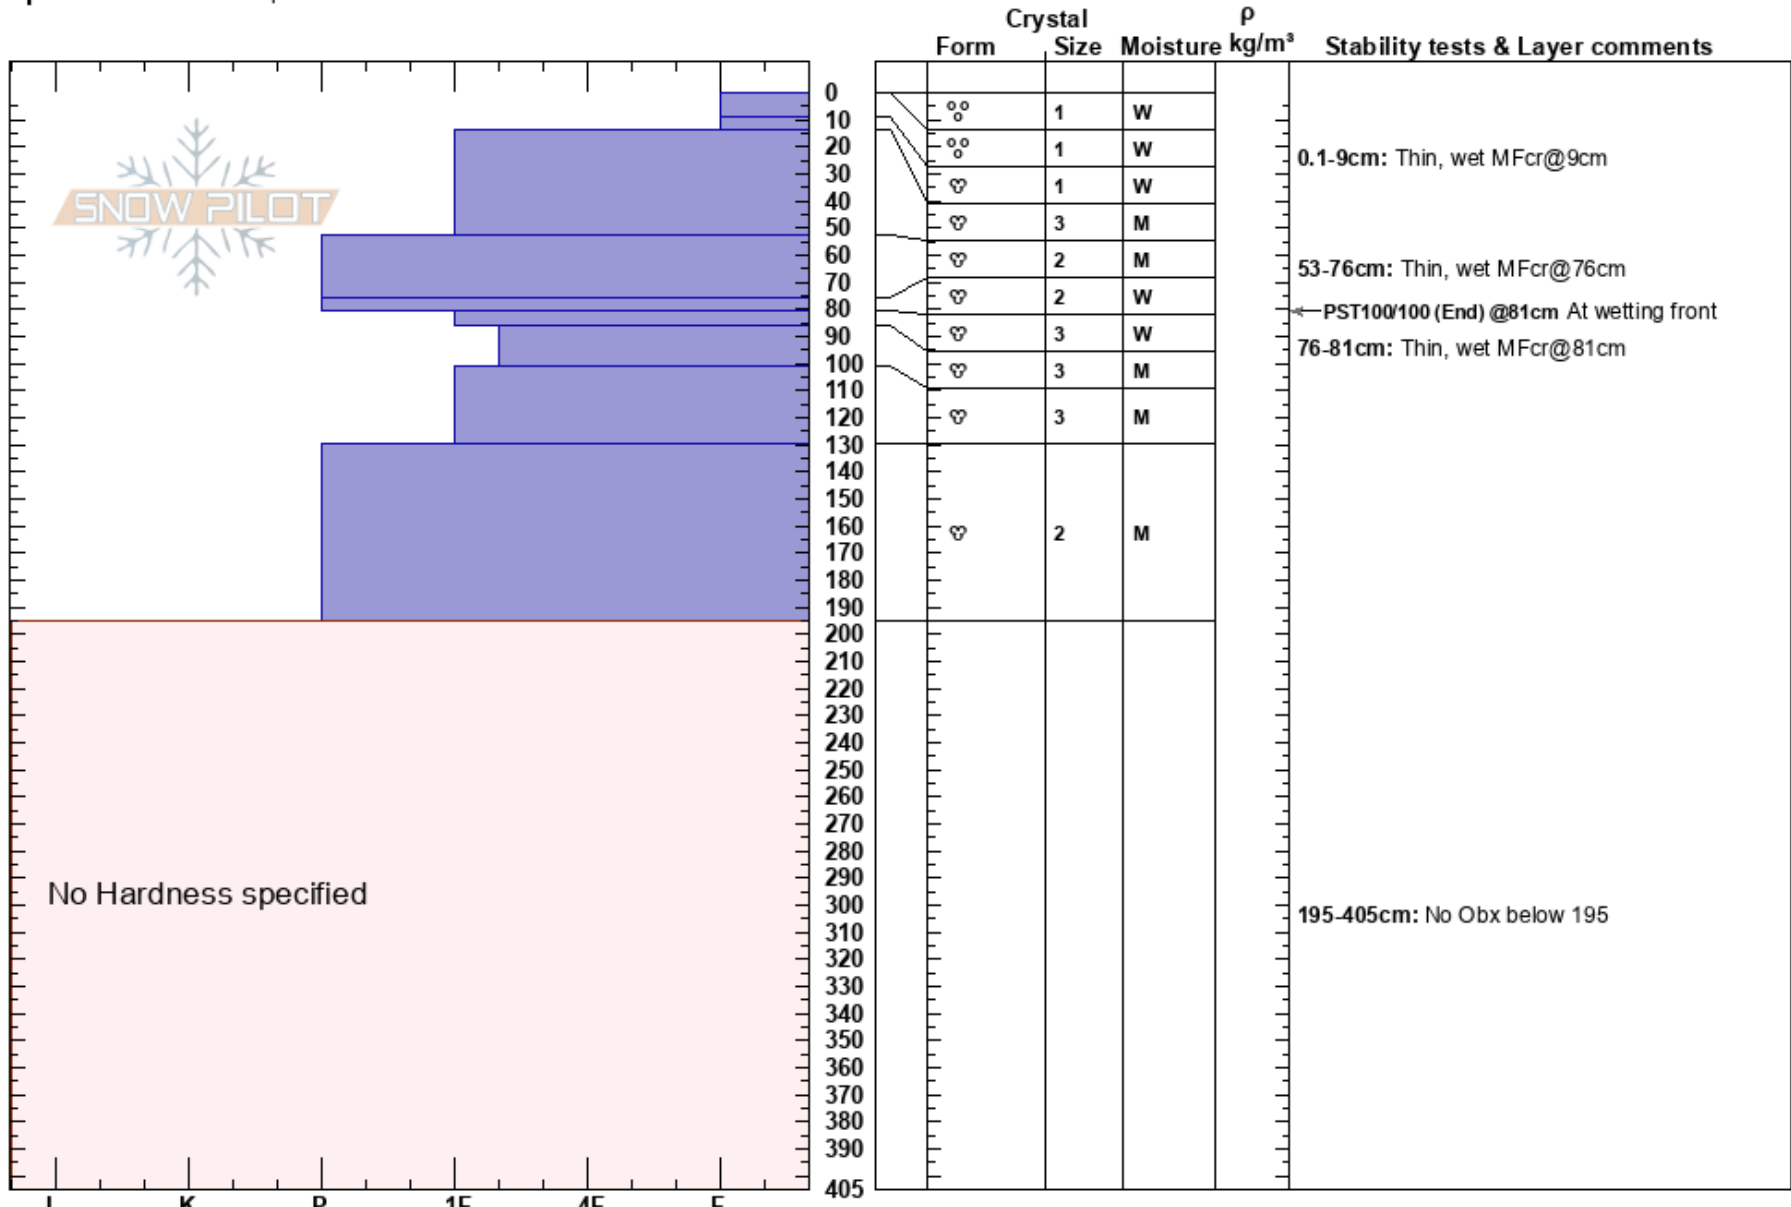

Saddle Bowl Skiers R
 Central Cascades, East
 WA
 Elevation: 5558 ft
 Aspect: NE
 Specifics: We skied slope

Ryan Zarter
 05/22/2017 - 12:40pm
 Co-ord: 46.87523N, -121.52017W
 Slope Angle: 31°
 Wind Loading:

Stability: Very Good
 Air Temperature:
 Sky Cover: SCT
 Precipitation: NO
 Wind: Calm

HS:405
 Layer Notes:
 0.1-9cm: Thin, wet MFcr@9cm
 53-76cm: Thin, wet MFcr@76cm
 76-81cm: Thin, wet MFcr@81cm
 195-405cm: No Obx below 195