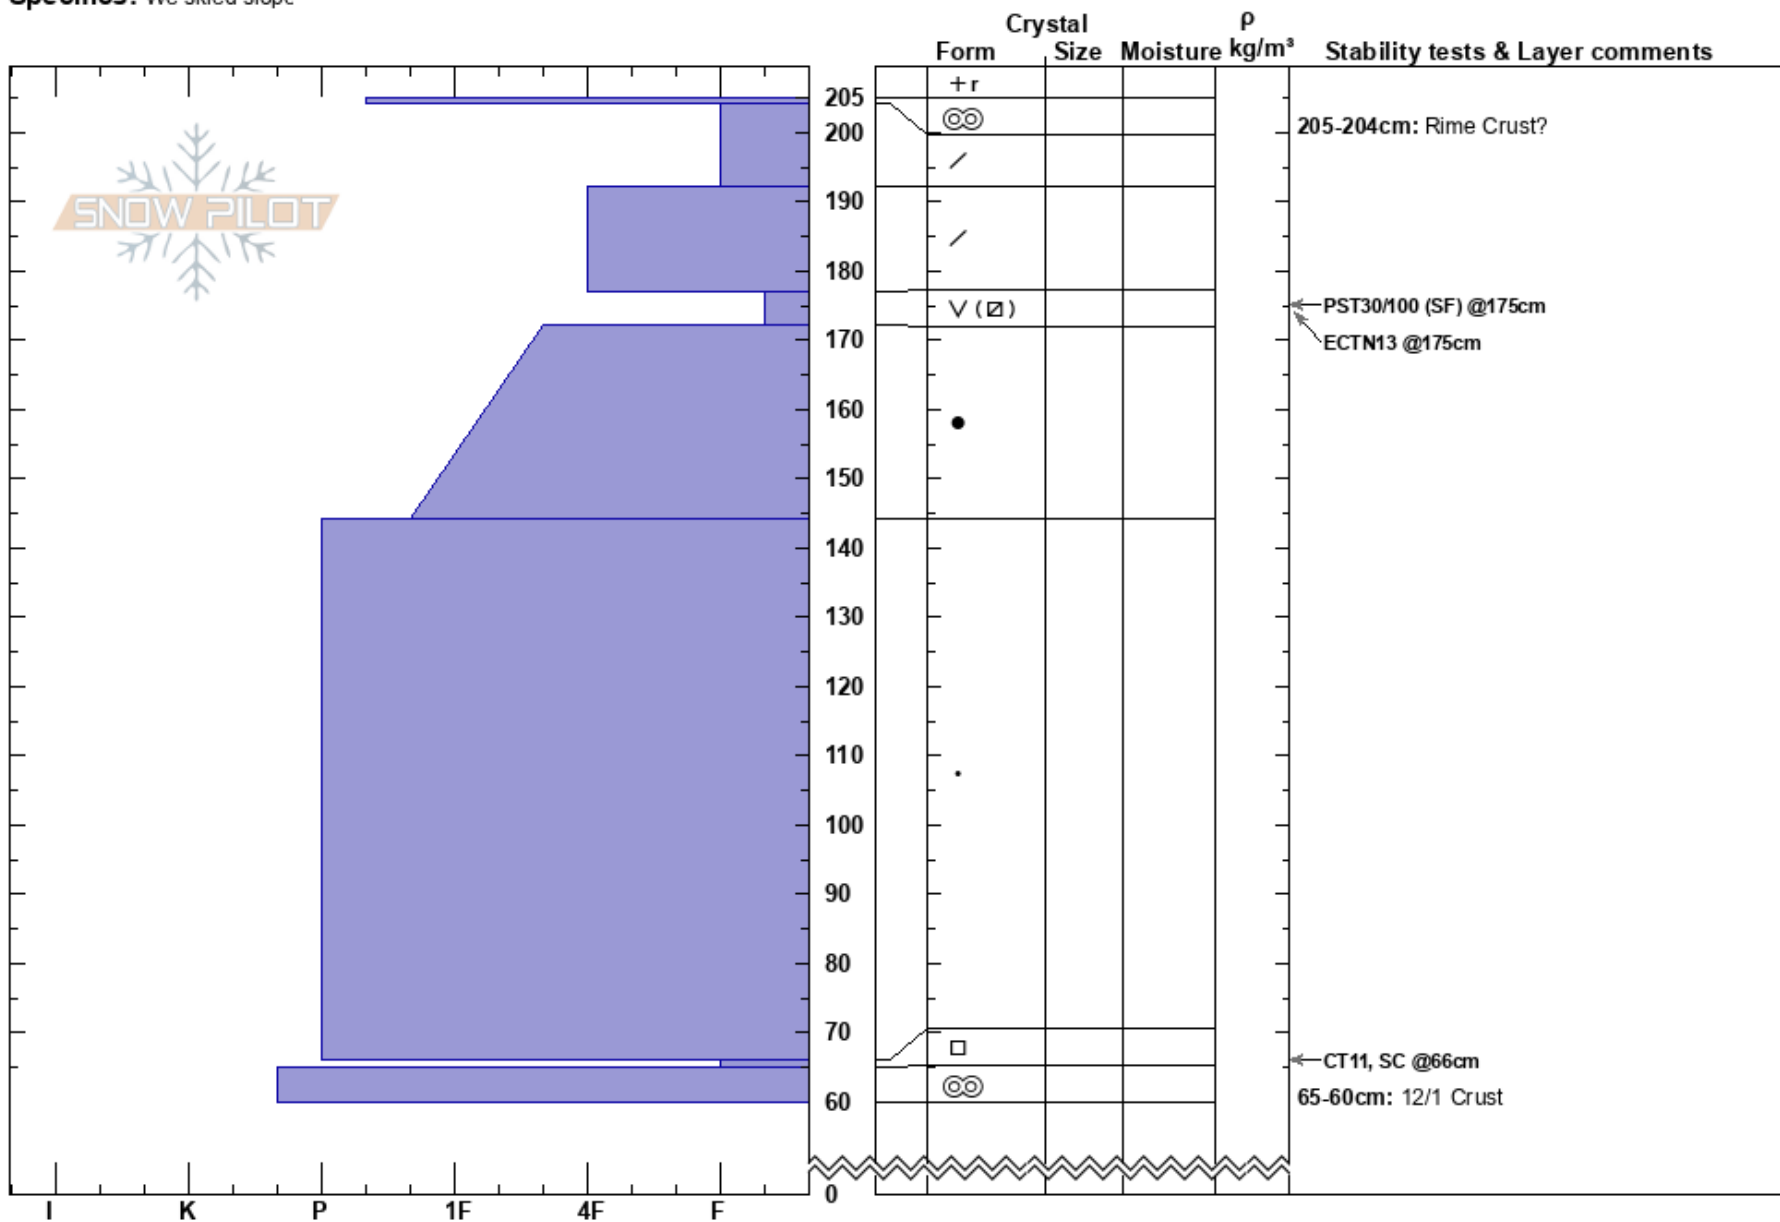

AAS Magnum
 Chugach Range
 AK
 Elevation: 1500 ft
 Aspect: NW
 Specifics: We skied slope

Brooke Edwards
 02/09/2021 - 11:00am
 Co-ord: 60.75533N, -149.22460W
 Slope Angle: 24°
 Wind Loading:

Stability: Very Good HS:205
 Air Temperature: -16°C PF:40
 Sky Cover: OVC PS: 10
 Precipitation: NO
 Wind: Calm
 Layer Notes:
 205-204cm: Rime Crust?
 177-172cm: Problematic layer
 65-60cm: 12/1 Crust