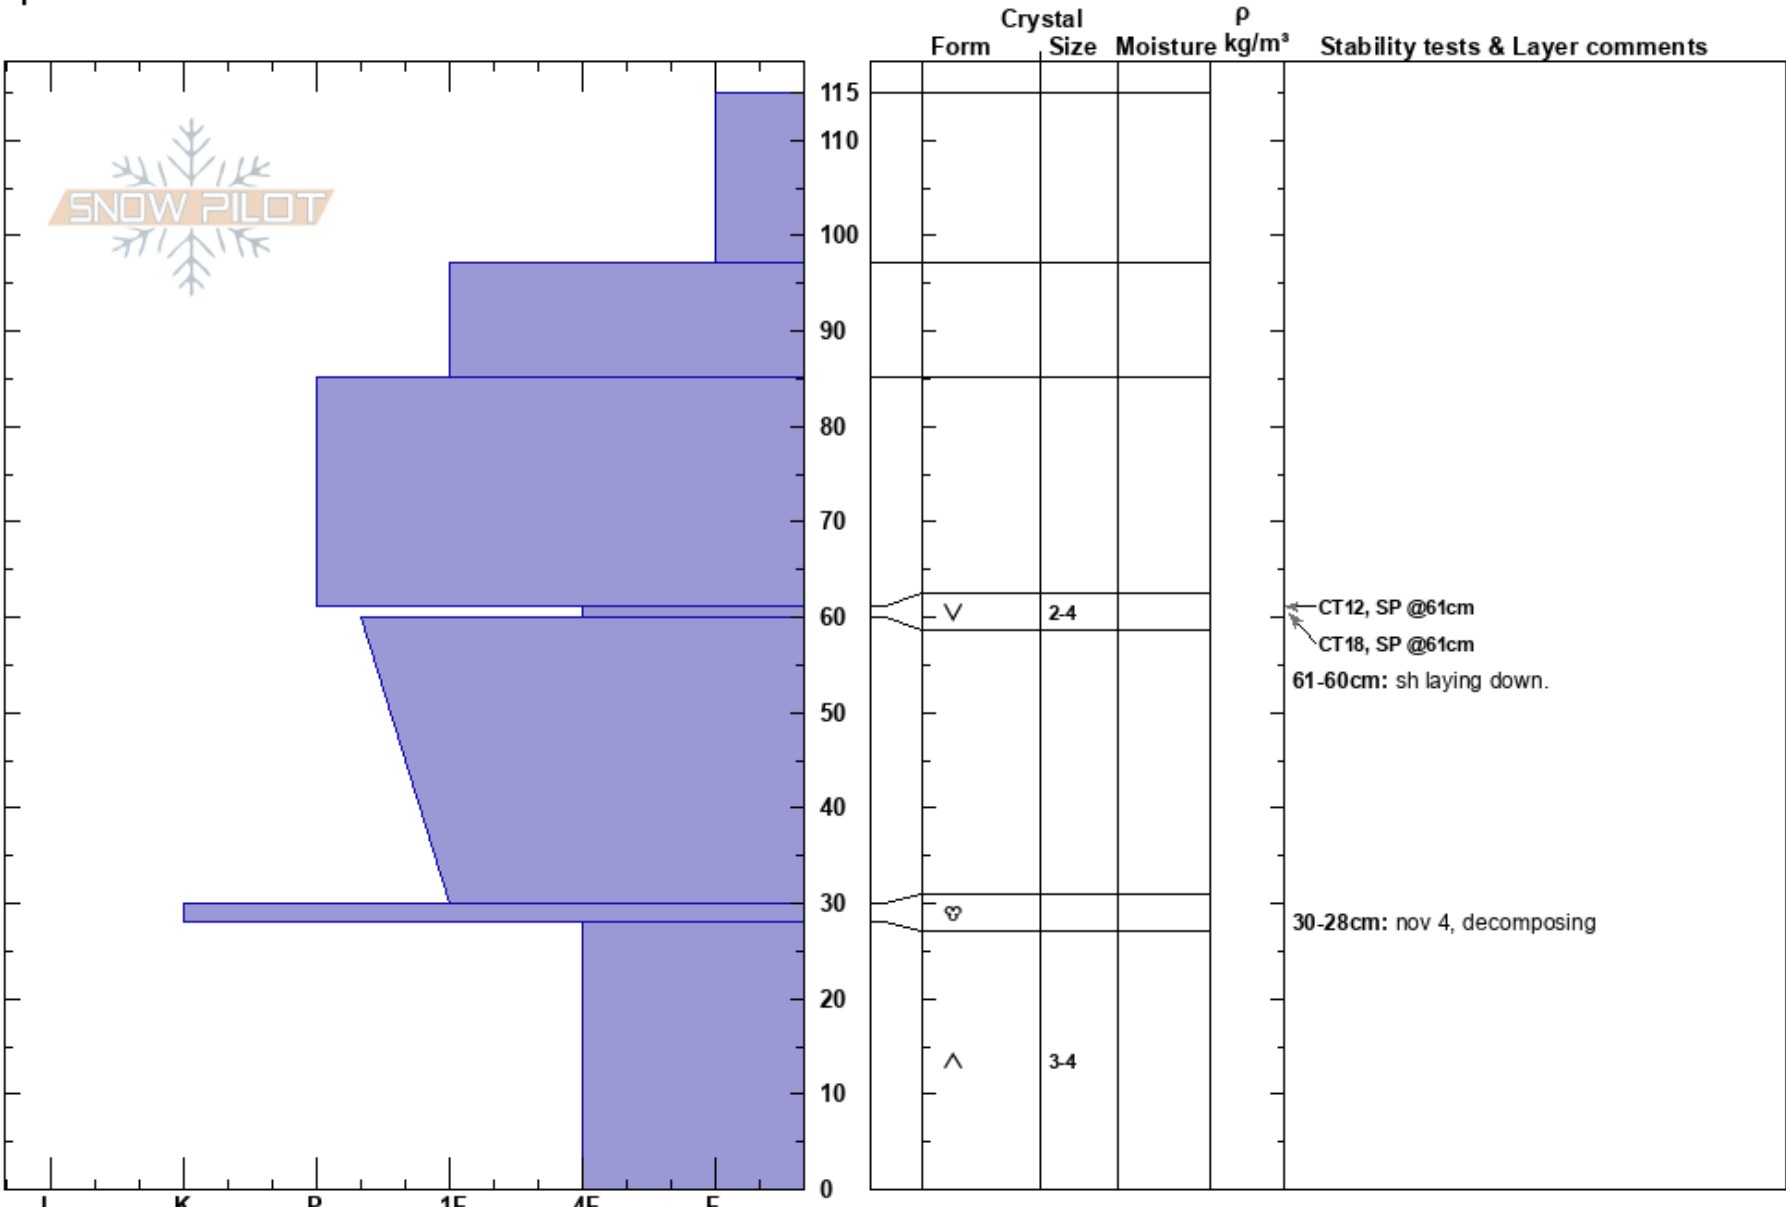

210209 surprise valley
 Jasper National park
 AB
Elevation: 1946 m
Aspect: W
Specifics:

TT
 09/02/2021 - 14:00
Co-ord: 11U 454322W 5851191N
Slope Angle: 26°
Wind Loading:

Stability:
Air Temperature: -21°C
Sky Cover: FEW
Precipitation: NO
Wind: Calm

HS:115
PF:40
Layer Notes:
 61-60cm: sh laying down.
 61-60cm: Problematic layer
 30-28cm: nov 4, decomposing

Notes: Open boulder field with small trees around. 2x CTM SP @ 61 on SH 2-4mm.
 SH laying down in snowpack.