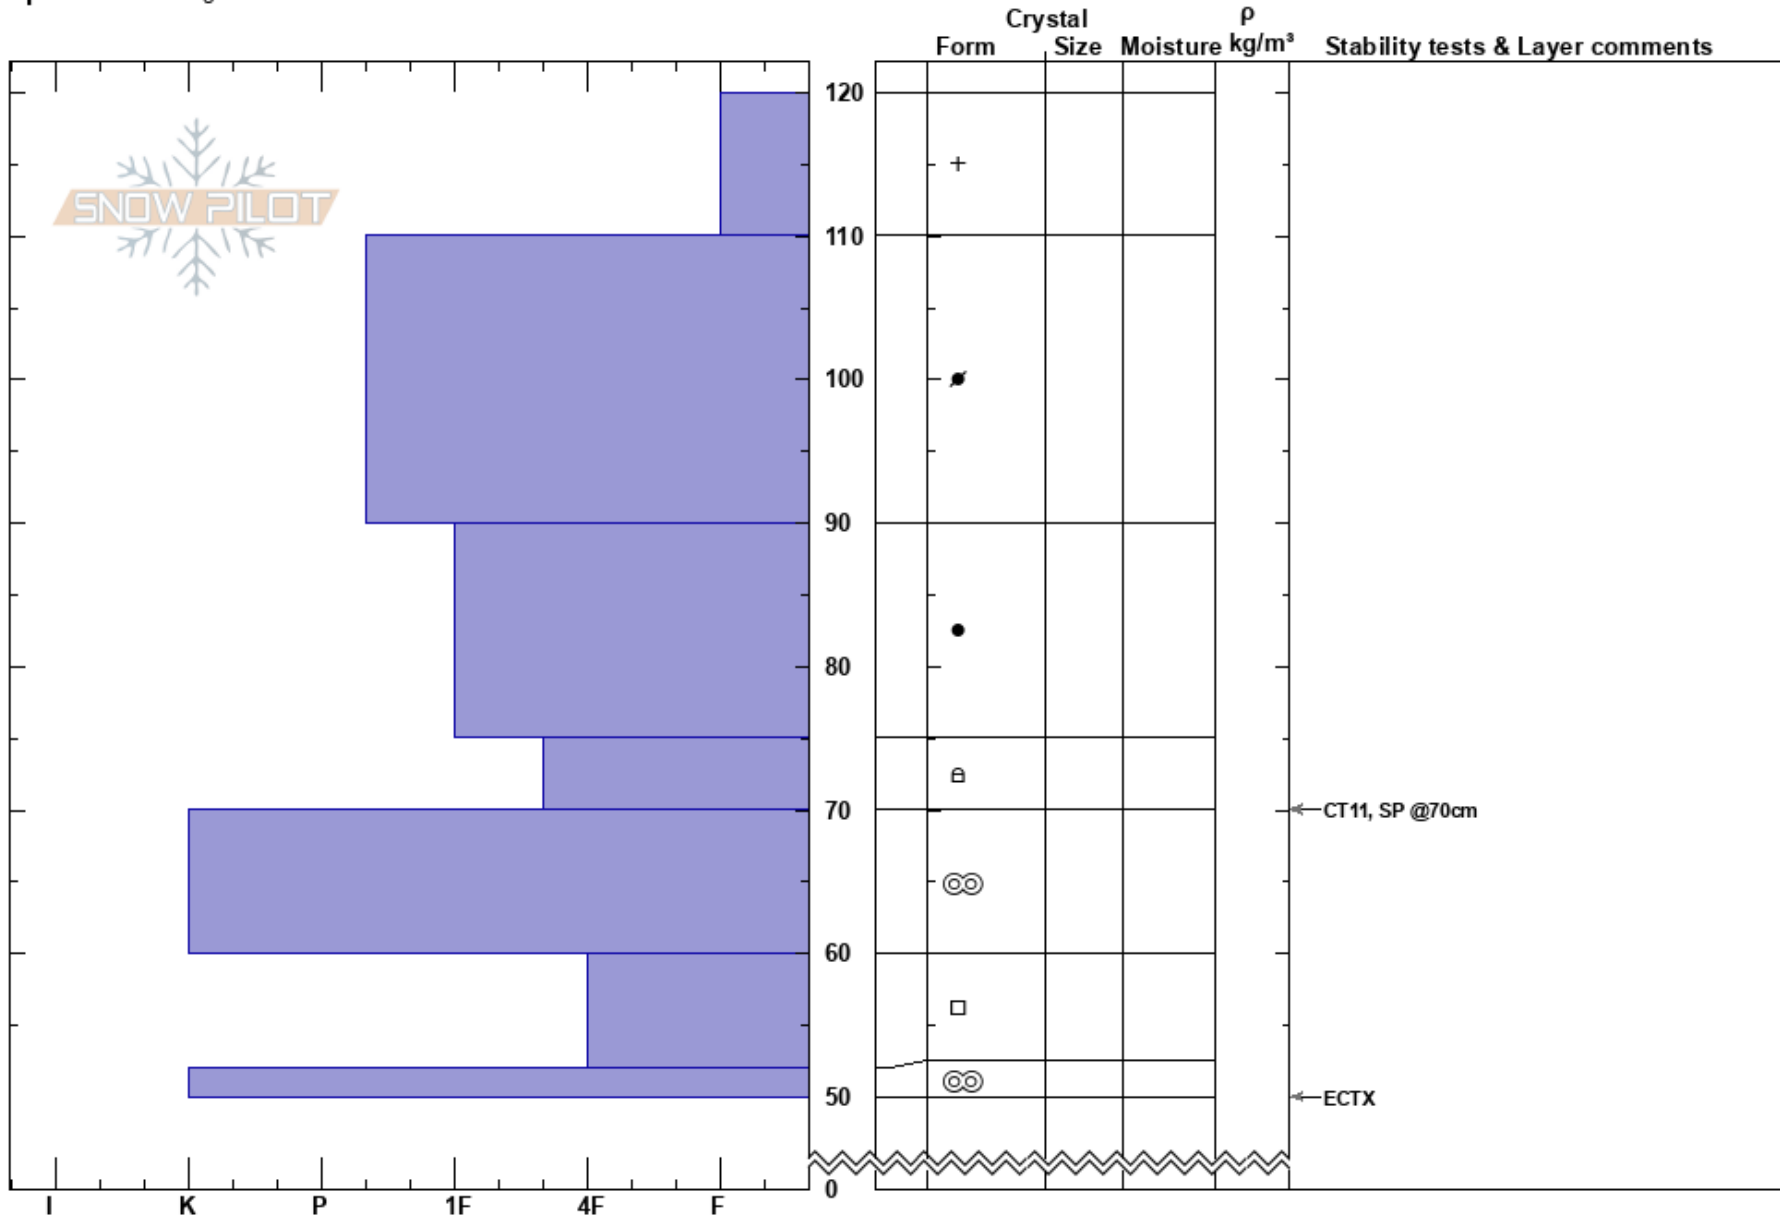

Spaulding 1  
 Gore Range  
 CO  
**Elevation:** 11827 ft  
**Aspect:** 120°  
**Specifics:** Pit dug in a Ski Area

Reed Ryan  
 02/09/2021 - 1:00pm  
**Co-ord:** 39.47357N, -106.15308W  
**Slope Angle:**  
**Wind Loading:** yes

**Stability:**  
**Air Temperature:**  
**Sky Cover:** OVC  
**Precipitation:** S-1  
**Wind:** W Moderate

**HS:** 120  
**Layer Notes:** 75-70cm: Problematic layer

Notes: