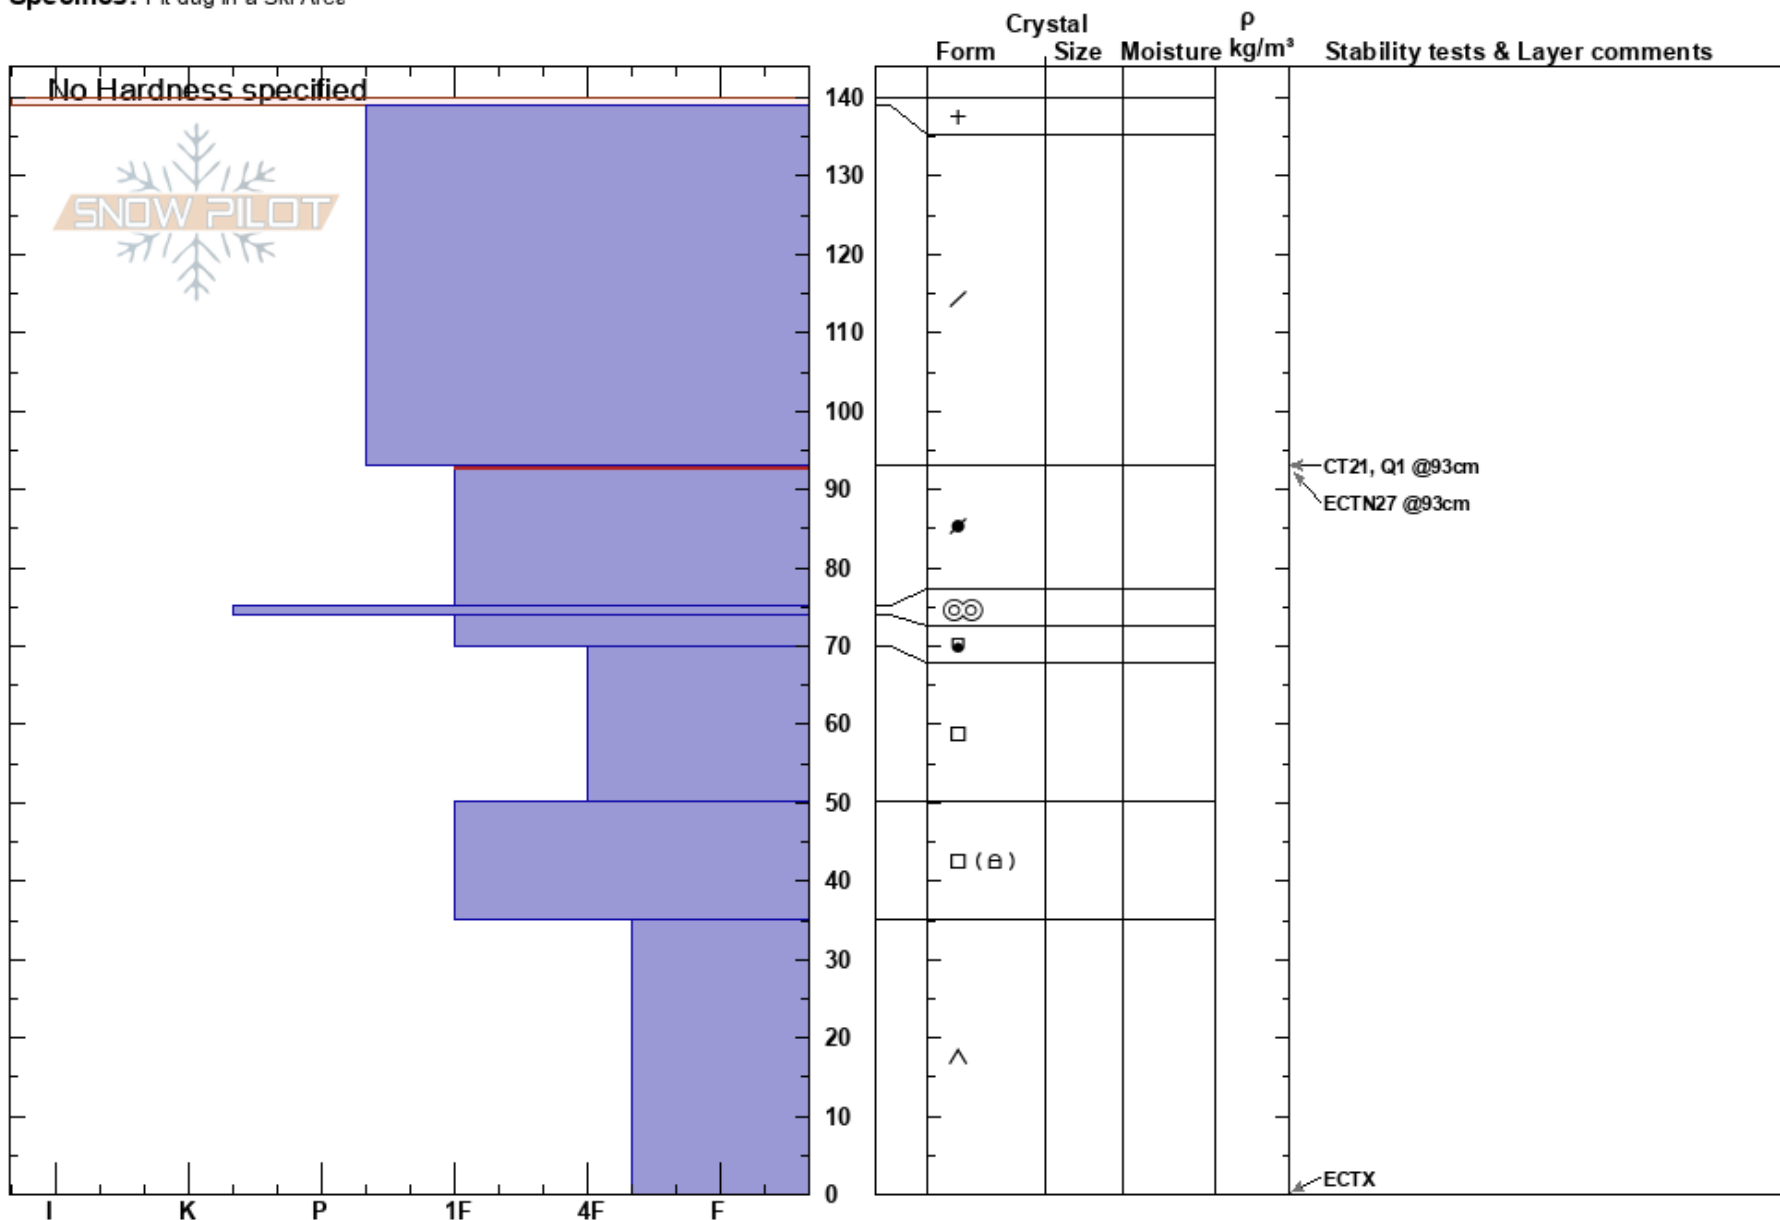

Atlantic
 Vail/Summit County
 CO
 Elevation: 12000 ft
 Aspect: S
 Specifics: Pit dug in a Ski Area

Devin Toll
 02/09/2021 - 9:00am
 Co-ord:
 Slope Angle: 37°
 Wind Loading: previous

Stability: **HS:140**
 Air Temperature: 25°F
 Sky Cover: OVC
 Precipitation: S1
 Wind: NW Moderate

Layer Notes:
 PF:1 93-75cm:Problematic layer
 PS:1

Notes: