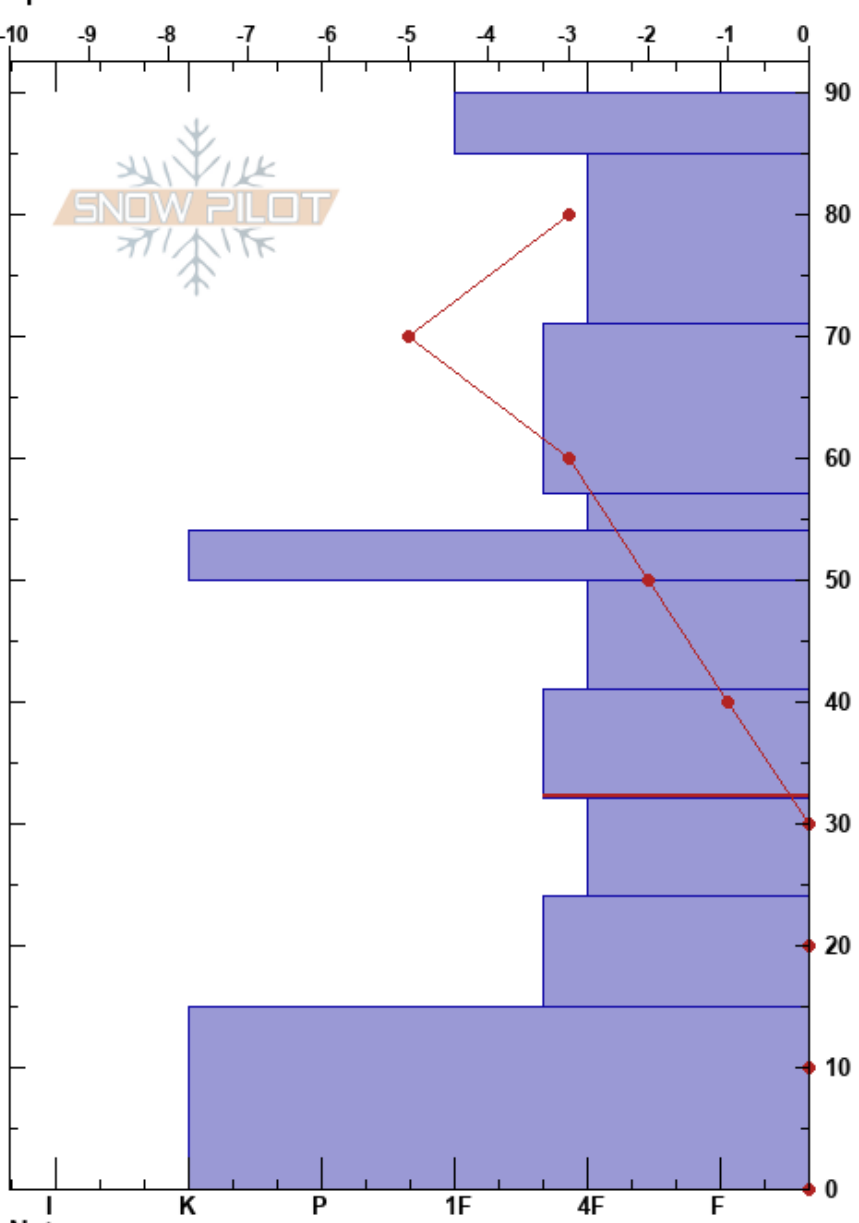

Snowpit 2 - 02/1
 Wasatch Range
 UT
 Elevation: 2758 m
 Aspect: 152°
 Specifics:

Laura Barbosa
 02/01/2021 - 10:30am
 Co-ord: 40.17270N, -111.57329W
 Slope Angle: 15°
 Wind Loading:

Stability: **HS:90**
 Air Temperature: 6°C
 Sky Cover: FEW
 Precipitation: NO
 Wind: Calm

Layer Notes:
 85-71cm: New snow; 3 grains observed
 50-41cm: *Grain Size-avg = 0.75 mm
 41-32cm: Shear failure @75cm, 35cm
 41-32cm: Problematic layer

Form	Crystal		Moisture	ρ kg/m ³	Stability tests & Layer comments
	Size	Size			
⊙⊙					
/ (•)	0.5			129	85-71cm: New snow; 3 grains observed
				176	
□ (•)	0.5			235	
□ (•)	0.5			277	
⊙⊙					
□ (•)	0.5			299	50-41cm: *Grain Size-avg = 0.75 mm
□ (•)	0.5			259	41-32cm: Shear failure @75cm, 35cm
□ (•)	1			291	
□ (•)	1			276	
⊙⊙				322	

Notes: SWE = 22.6 cm ;
 50-15 cm = unconsolidated snow