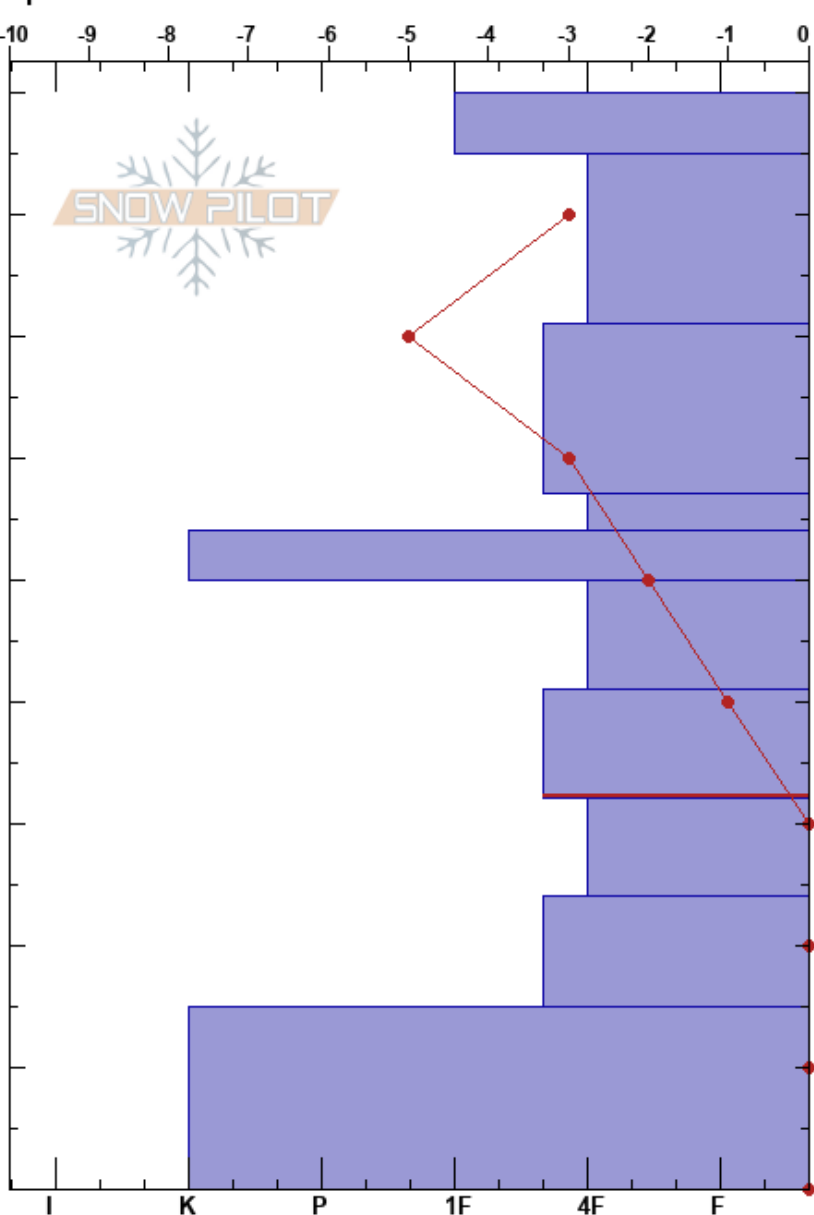

Snowpit 2 - 02/1  
 Wasatch Range  
 UT  
 Elevation: 2758 m  
 Aspect: 152°  
 Specifics:

Laura Barbosa  
 02/01/2021 - 10:30am  
 Co-ord: 40.17270N, -111.57329W  
 Slope Angle: 15°  
 Wind Loading:

Stability: HS:90  
 Air Temperature: 6°C  
 Sky Cover: FEW  
 Precipitation: NO  
 Wind: Calm

Layer Notes:  
 85-71cm: New snow; 3 grains observed  
 50-41cm: \*Grain Size-avg = 0.75 mm  
 41-32cm: Shear failure @75cm, 35cm  
 41-32cm: Problematic layer

Depth (cm)	Crystal		Moisture	ρ kg/m³	Stability tests & Layer comments
	Form	Size			
90	⊙⊙				
85-71	∕ (•)	0.5		129	85-71cm: New snow; 3 grains observed
70	□ (•)	0.5		176	
60	□ (•)	0.5		235	
50	□ (•)	0.5		277	
50-41	⊙⊙			299	50-41cm: *Grain Size-avg = 0.75 mm
41-32	□ (•)	0.5		259	41-32cm: Shear failure @75cm, 35cm
30	□ (•)	1		291	
20	□ (•)	1		276	
10	⊙⊙			322	

Notes: SWE = 22.6 cm ;  
 50-15 cm = unconsolidated snow