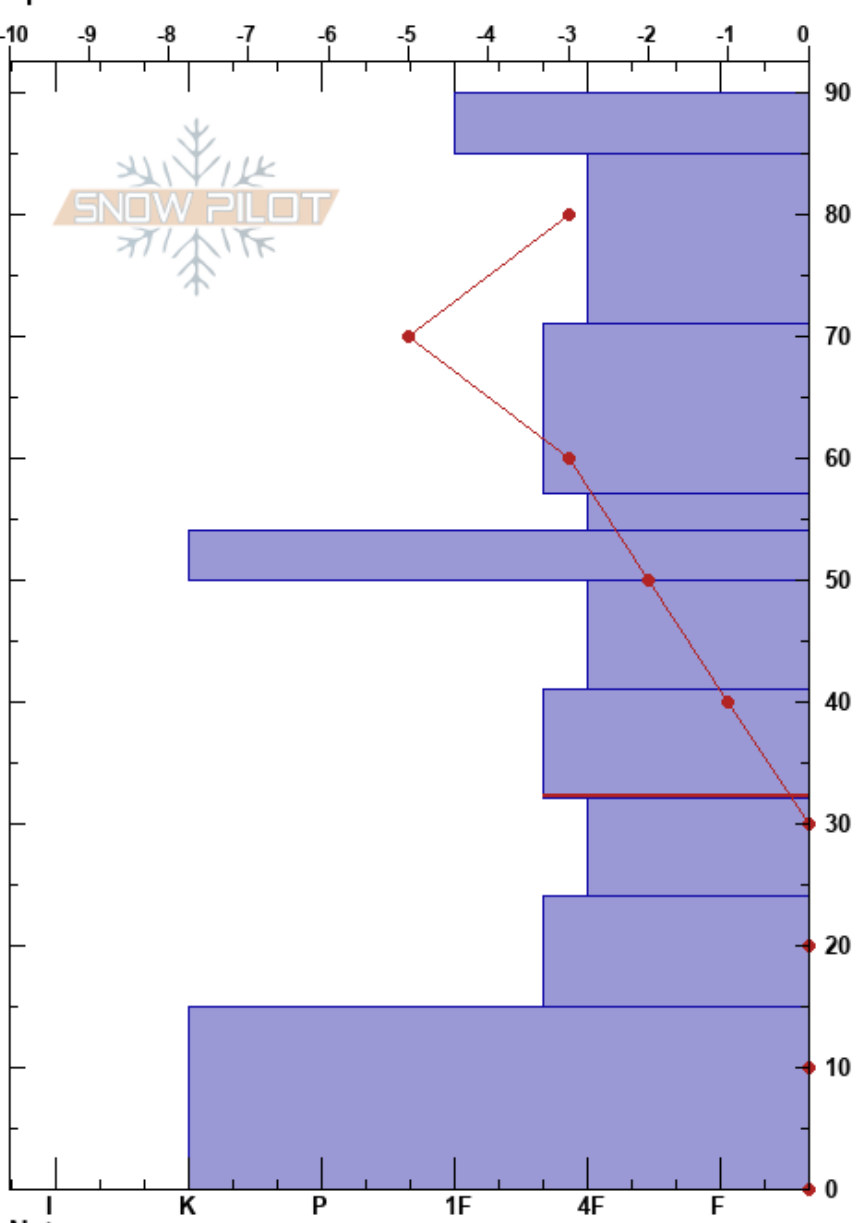

Snowpit 2 - 02/1  
 Wasatch Range  
 UT  
 Elevation: 2758 m  
 Aspect: 152°  
 Specifics:

Laura Barbosa  
 02/01/2021 - 10:30am  
 Co-ord: 40.17270N, -111.57329W  
 Slope Angle: 15°  
 Wind Loading:

Stability: **HS:90**  
 Air Temperature: 6°C  
 Sky Cover: FEW  
 Precipitation: NO  
 Wind: Calm

**Layer Notes:**  
 85-71cm: New snow; 3 grains observed  
 50-41cm: \*Grain Size-avg = 0.75 mm  
 41-32cm: Shear failure @75cm, 35cm  
 41-32cm: Problematic layer

Form	Crystal		Moisture	ρ kg/m³	Stability tests & Layer comments
	Size				
⊙⊙					
/ (•)	0.5			129	85-71cm: New snow; 3 grains observed
				176	
□ (•)	0.5			235	
□ (•)	0.5			277	
⊙⊙					
□ (•)	0.5			299	50-41cm: *Grain Size-avg = 0.75 mm
□ (•)	0.5			259	41-32cm: Shear failure @75cm, 35cm
□ (•)	1			291	
□ (•)	1			276	
⊙⊙				322	

Notes: SWE = 22.6 cm ;  
 50-15 cm = unconsolidated snow