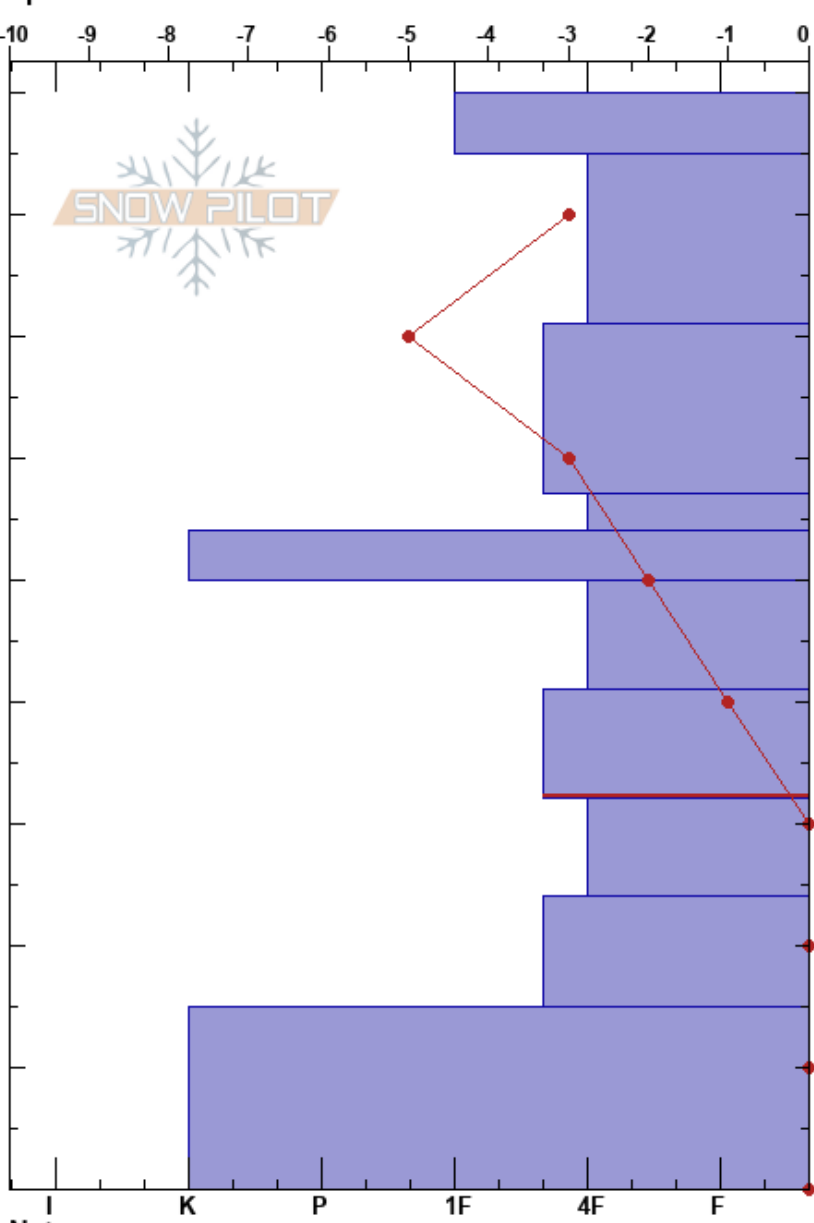

Snowpit 2 - 02/1
 Wasatch Range
 UT
 Elevation: 2758 m
 Aspect: 152°
 Specifics:

Laura Barbosa
 02/01/2021 - 10:30am
 Co-ord: 40.17270N, -111.57329W
 Slope Angle: 15°
 Wind Loading:

Stability: **HS:90**
 Air Temperature: 6°C
 Sky Cover: FEW
 Precipitation: NO
 Wind: Calm

Layer Notes:
 85-71cm: New snow; 3 grains observed
 50-41cm: *Grain Size-avg = 0.75 mm
 41-32cm: Shear failure @75cm, 35cm
 41-32cm: Problematic layer

Depth (cm)	Crystal		Moisture	ρ kg/m³	Stability tests & Layer comments
	Form	Size			
90	⊙⊙				
85-71	∕ (•)	0.5		129	85-71cm: New snow; 3 grains observed
70	□ (•)	0.5		176	
60	□ (•)	0.5		235	
50	□ (•)	0.5		277	
50-41	□ (•)	0.5		299	50-41cm: *Grain Size-avg = 0.75 mm
41-32	□ (•)	0.5		259	41-32cm: Shear failure @75cm, 35cm
30	□ (•)	1		291	
20	□ (•)	1		276	
10	⊙⊙			322	

Notes: SWE = 22.6 cm ;
 50-15 cm = unconsolidated snow