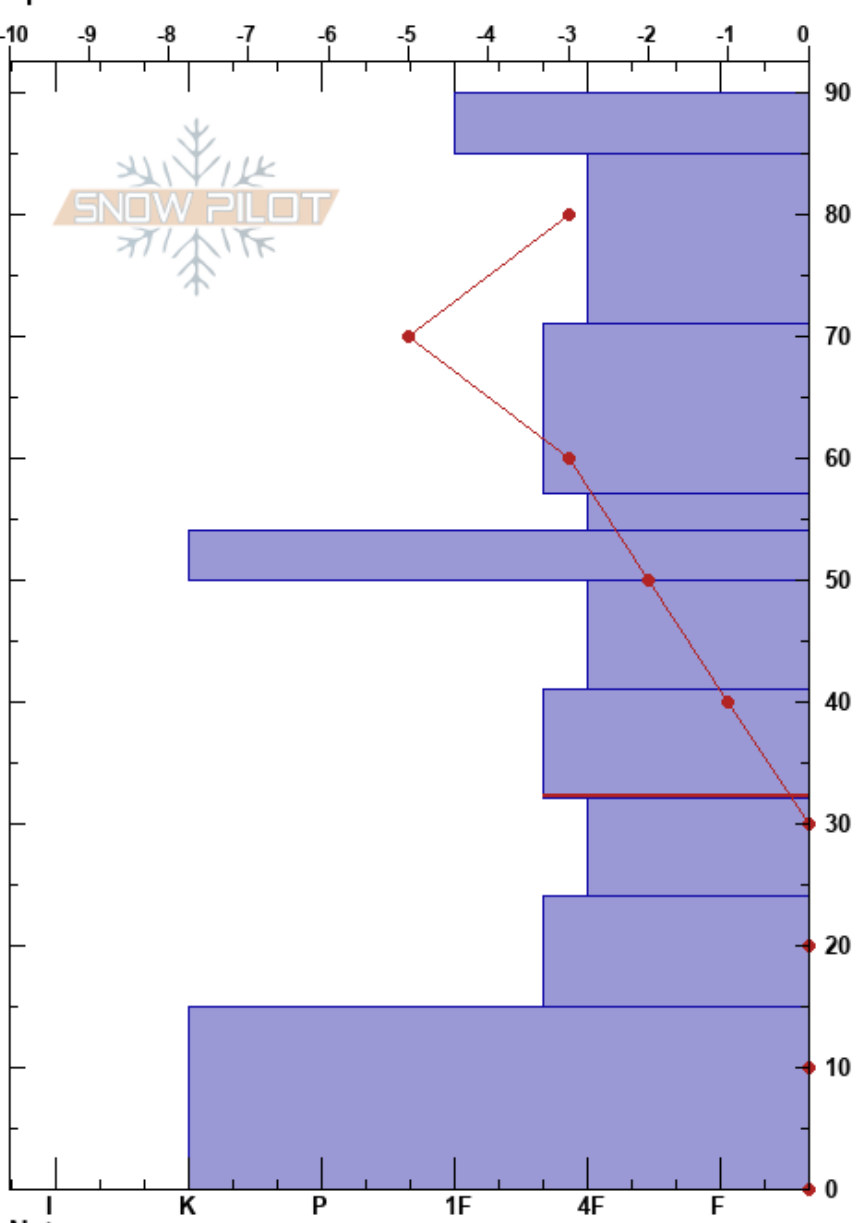

Snowpit 2 - 02/1  
 Wasatch Range  
 UT  
 Elevation: 2758 m  
 Aspect: 152°  
 Specifics:

Laura Barbosa  
 02/01/2021 - 10:30am  
 Co-ord: 40.17270N, -111.57329W  
 Slope Angle: 15°  
 Wind Loading:

Stability: **HS:90**  
 Air Temperature: 6°C  
 Sky Cover: FEW  
 Precipitation: NO  
 Wind: Calm

**Layer Notes:**  
 85-71cm: New snow; 3 grains observed  
 50-41cm: \*Grain Size-avg = 0.75 mm  
 41-32cm: Shear failure @75cm, 35cm  
 41-32cm: Problematic layer

Depth (cm)	Crystal		Moisture	ρ kg/m³	Stability tests & Layer comments
	Form	Size			
90	⊙⊙				
85-71	∕ (•)	0.5		129	85-71cm: New snow; 3 grains observed
70	□ (•)	0.5		176	
60	□ (•)	0.5		235	
50	□ (•)	0.5		277	
50-41	⊙⊙				
41-32	□ (•)	0.5		299	50-41cm: *Grain Size-avg = 0.75 mm
30	□ (•)	0.5		259	41-32cm: Shear failure @75cm, 35cm
20	□ (•)	1		291	
10	⊙⊙			276	
0				322	

Notes: SWE = 22.6 cm ;  
 50-15 cm = unconsolidated snow