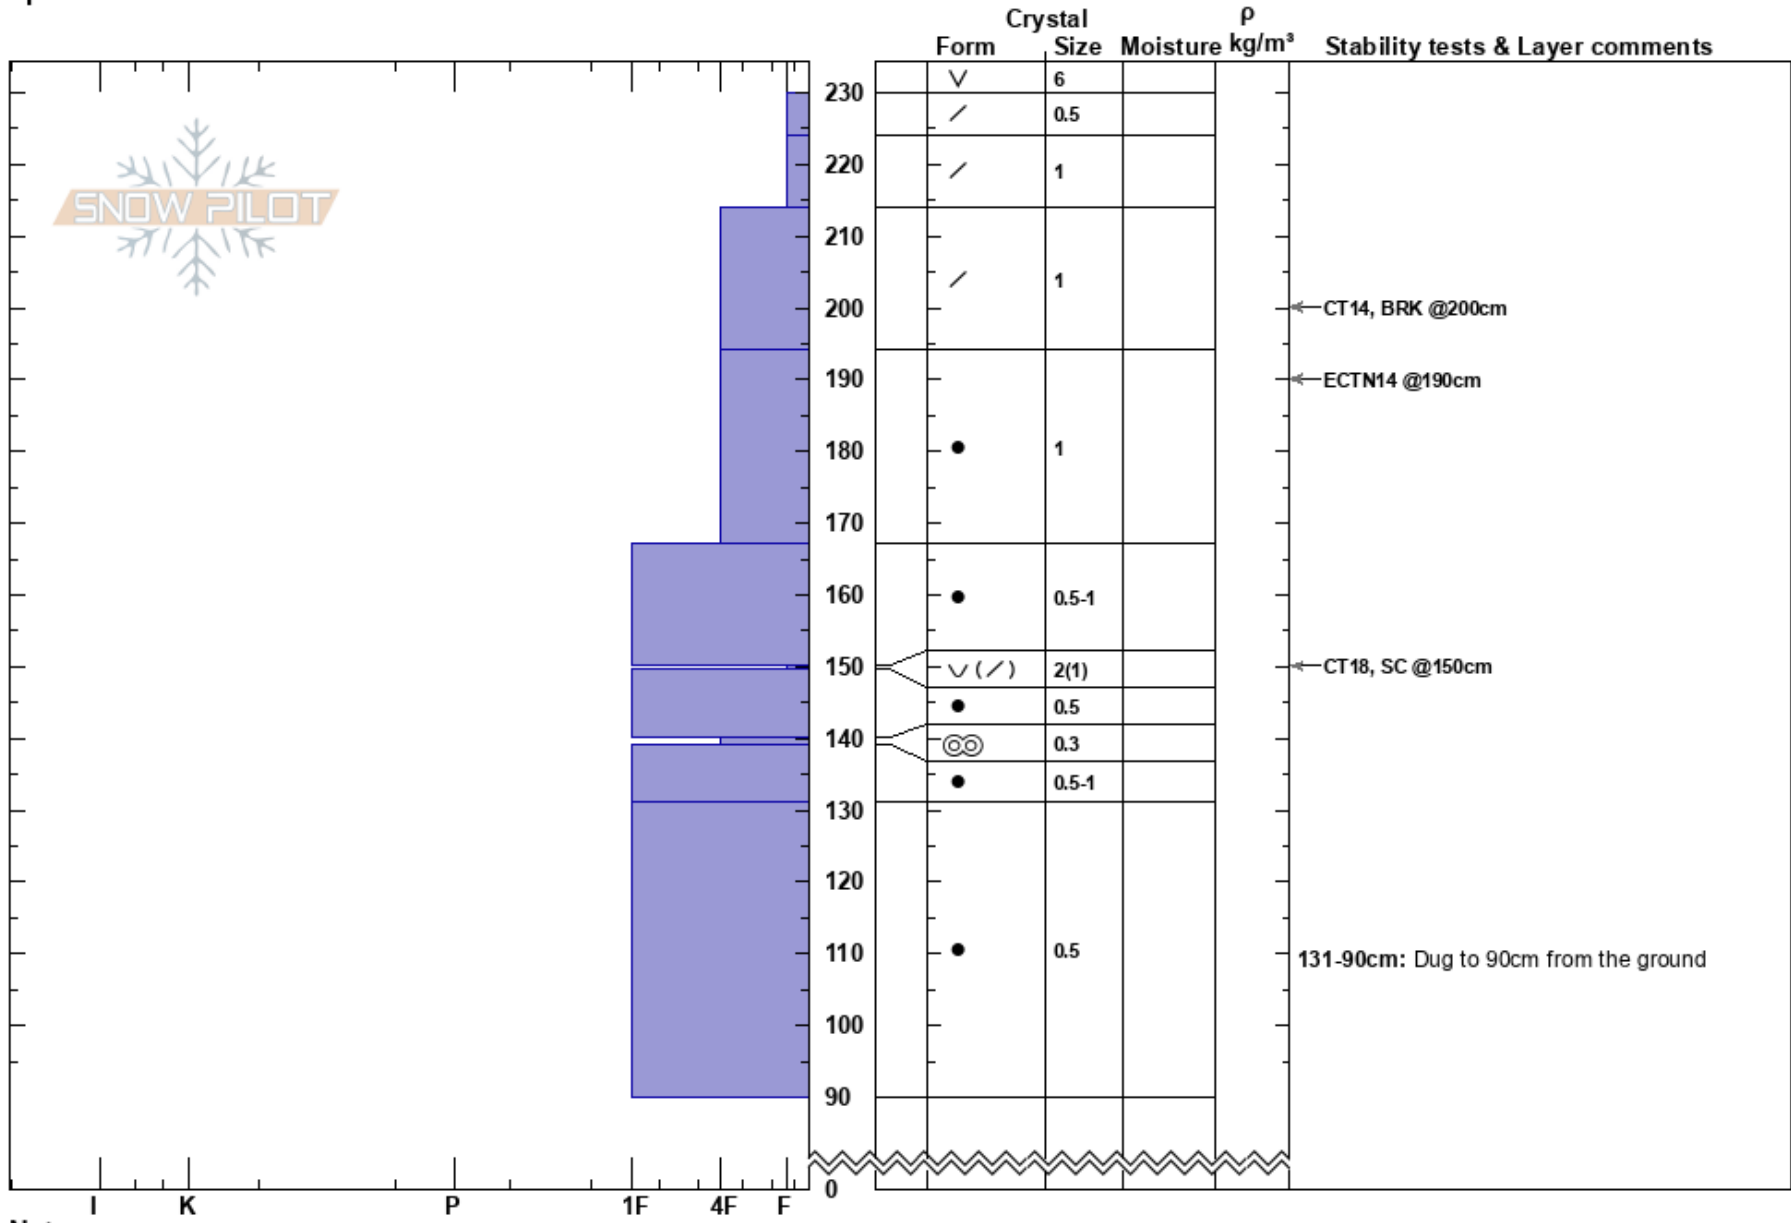

Glory NW trees
 Teton Range
 WY
 Elevation: 9618 ft
 Aspect: 315°
 Specifics:

Luke LeMaire
 02/08/2021 - 1:45pm
 Co-ord: 12T 503620W 4817433N
 Slope Angle: 26°
 Wind Loading: previous

Stability:
 Air Temperature: -12°C
 Sky Cover: BKN
 Precipitation: S-1
 Wind: W Light Breeze

HS:230
 150-149.5cm: Problematic layer
 131-90cm: Dug to 90cm from the ground

Notes: Pit with Natalee Stimpson, great skiing below west ridge of Mt. Glory. Wind packed surface on ridge