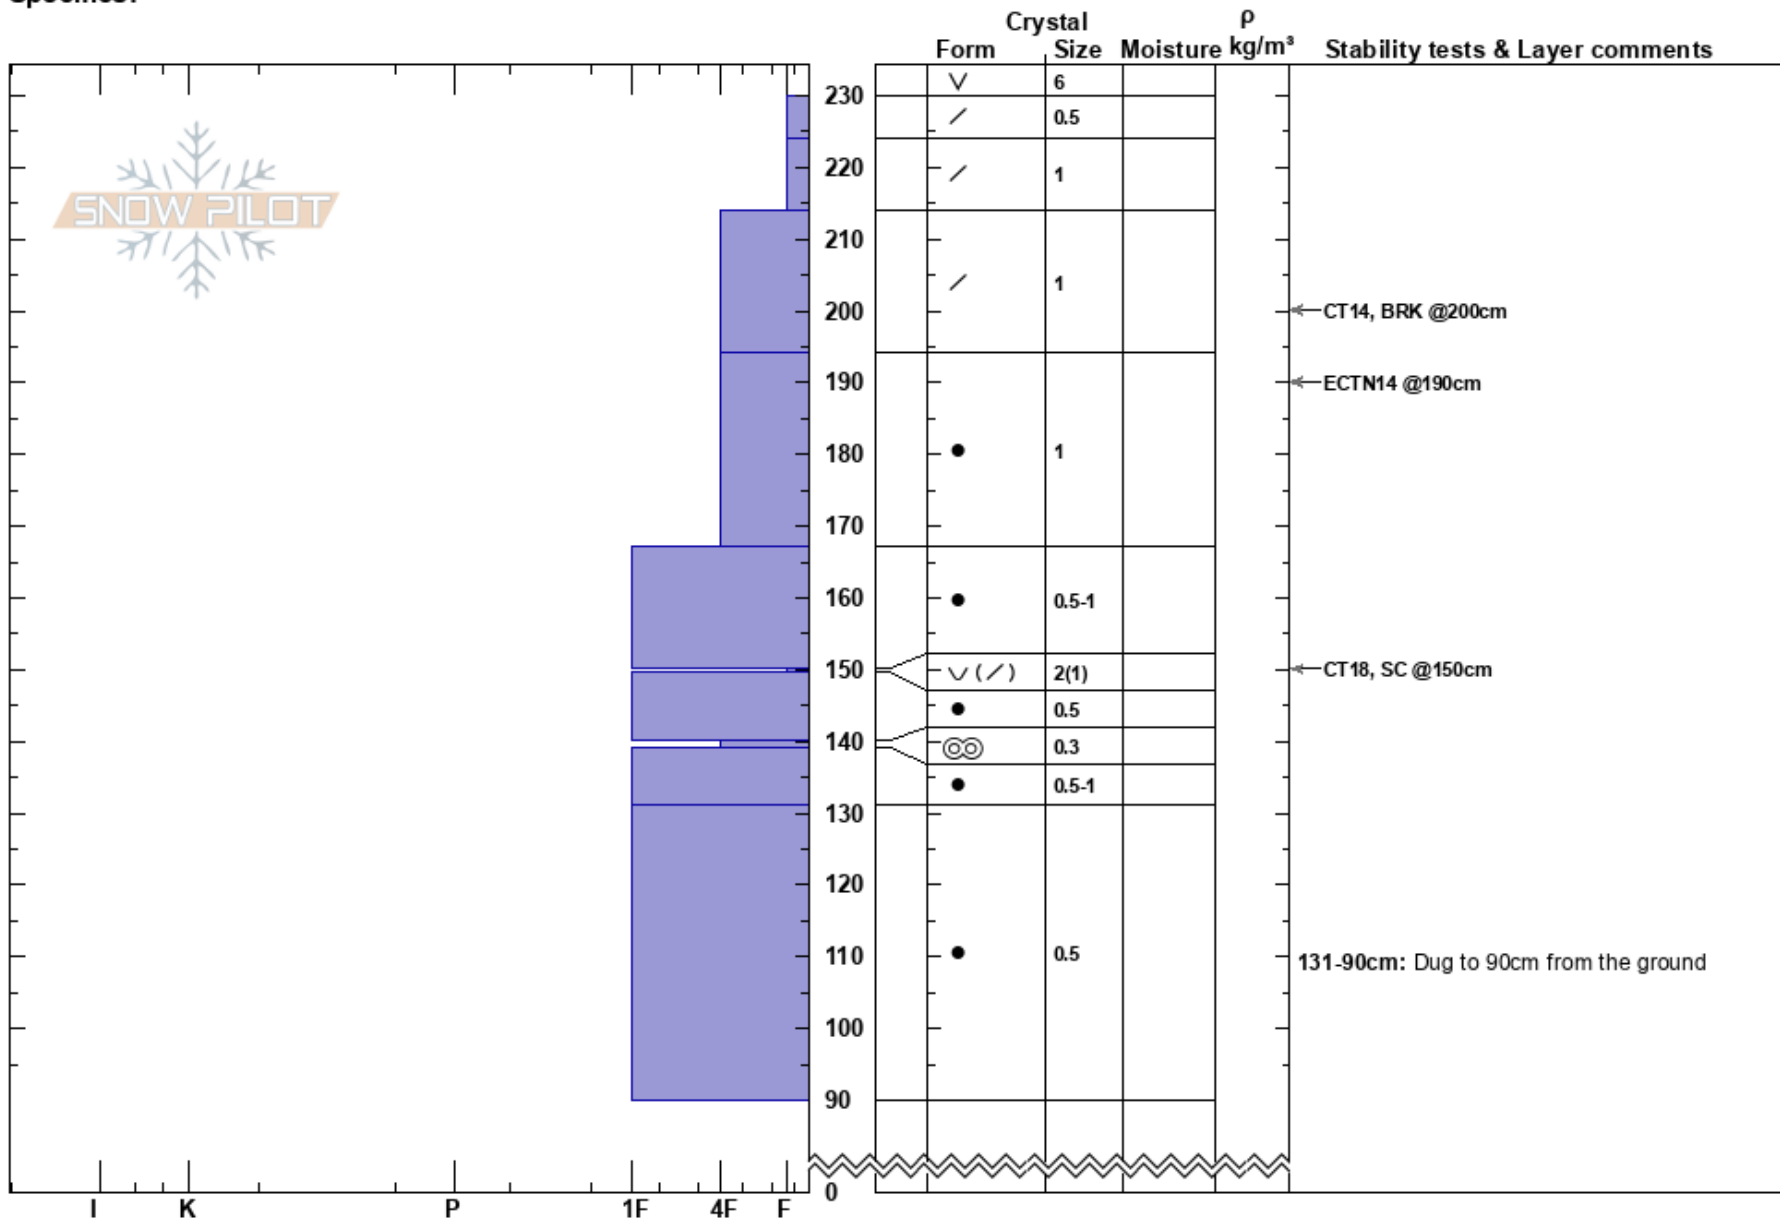

Glory NW trees
 Teton Range
 WY
 Elevation: 9618 ft
 Aspect: 315°
 Specifics:

Luke LeMaire
 02/08/2021 - 1:45pm
 Co-ord: 12T 503620W 4817433N
 Slope Angle: 26°
 Wind Loading: previous

Stability:
 Air Temperature: -12°C
 Sky Cover: BKN
 Precipitation: S-1
 Wind: W Light Breeze

HS:230
 150-149.5cm: Problematic layer
 131-90cm: Dug to 90cm from the ground

Notes: Pit with Natalee Stimpson, great skiing below west ridge of Mt. Glory. Wind packed surface on ridge