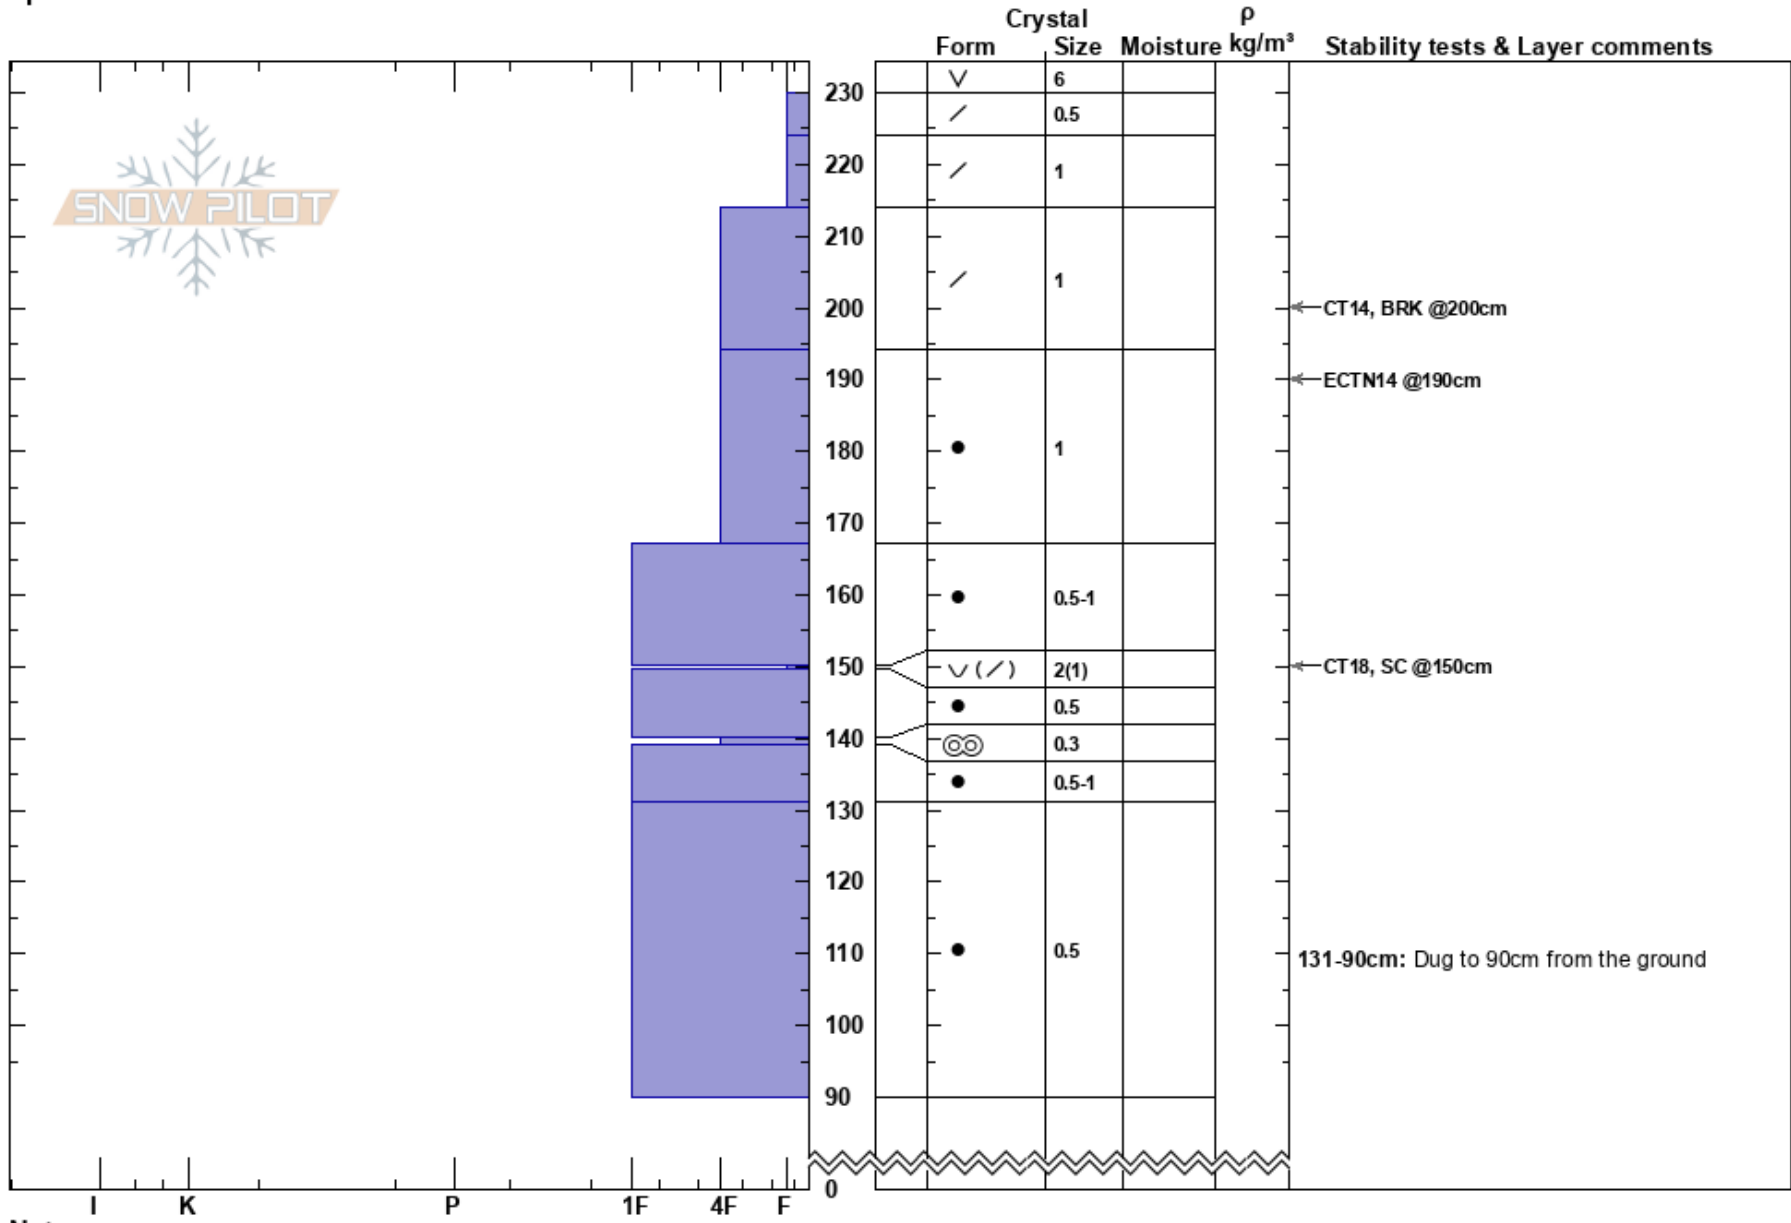

Glory NW trees
 Teton Range
 WY
 Elevation: 9618 ft
 Aspect: 315°
 Specifics:

Luke LeMaire
 02/08/2021 - 1:45pm
 Co-ord: 12T 503620W 4817433N
 Slope Angle: 26°
 Wind Loading: previous

Stability: **Air Temperature:** -12°C
Sky Cover: BKN
Precipitation: S-1
Wind: W Light Breeze

HS:230
Layer Notes:
 150-149.5cm: Problematic layer
 131-90cm: Dug to 90cm from the ground

Notes: Pit with Natalee Stimpson, great skiing below west ridge of Mt. Glory. Wind packed surface on ridge