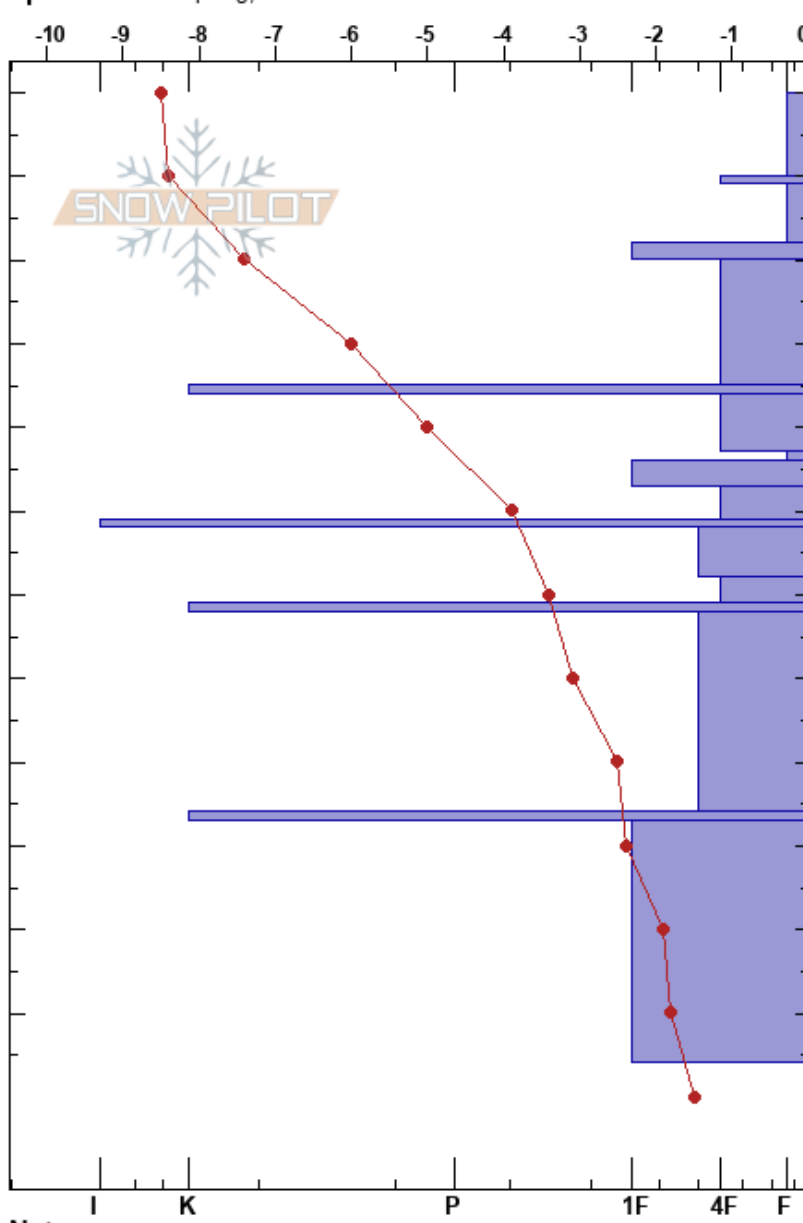

Smearl Ridge  
 Purcell  
 MT  
 Elevation: 5958 ft  
 Aspect: NW  
 Specifics: Collapsing, localizer

Grant Golden  
 02/08/2021 - 11:59am  
 Co-ord: 48.23217N, -115.63745W  
 Slope Angle: 30°  
 Wind Loading: previous

Stability: Fair  
 Air Temperature: -8.5°C  
 Sky Cover: BKN  
 Precipitation: NO  
 Wind: E Light Breeze

HS:160

PF:35 117-116cm:Problematic layer

Elevation (cm)	Crystal		Moisture	$\rho$ kg/m <sup>3</sup>	Stability tests & Layer comments
	Form	Size			
160					
150	+				
145	•	1			
140	•				
135	•	1			
130	■				
125	•	0.5			
120	∇	3-6			
115	•	0.5			
110	•	0.5			
105	■				
100	⊙(B)	(2)			
95	⊖	1			
90	■				
85	•	1			
80	•				
75	■				
70	•				
65	•	1			
60	•				
55	•				
50	•				
45	•				
40	•				

← ECTN25 @117cm  
 ← CT17, Q1 @117cm SC

Notes: