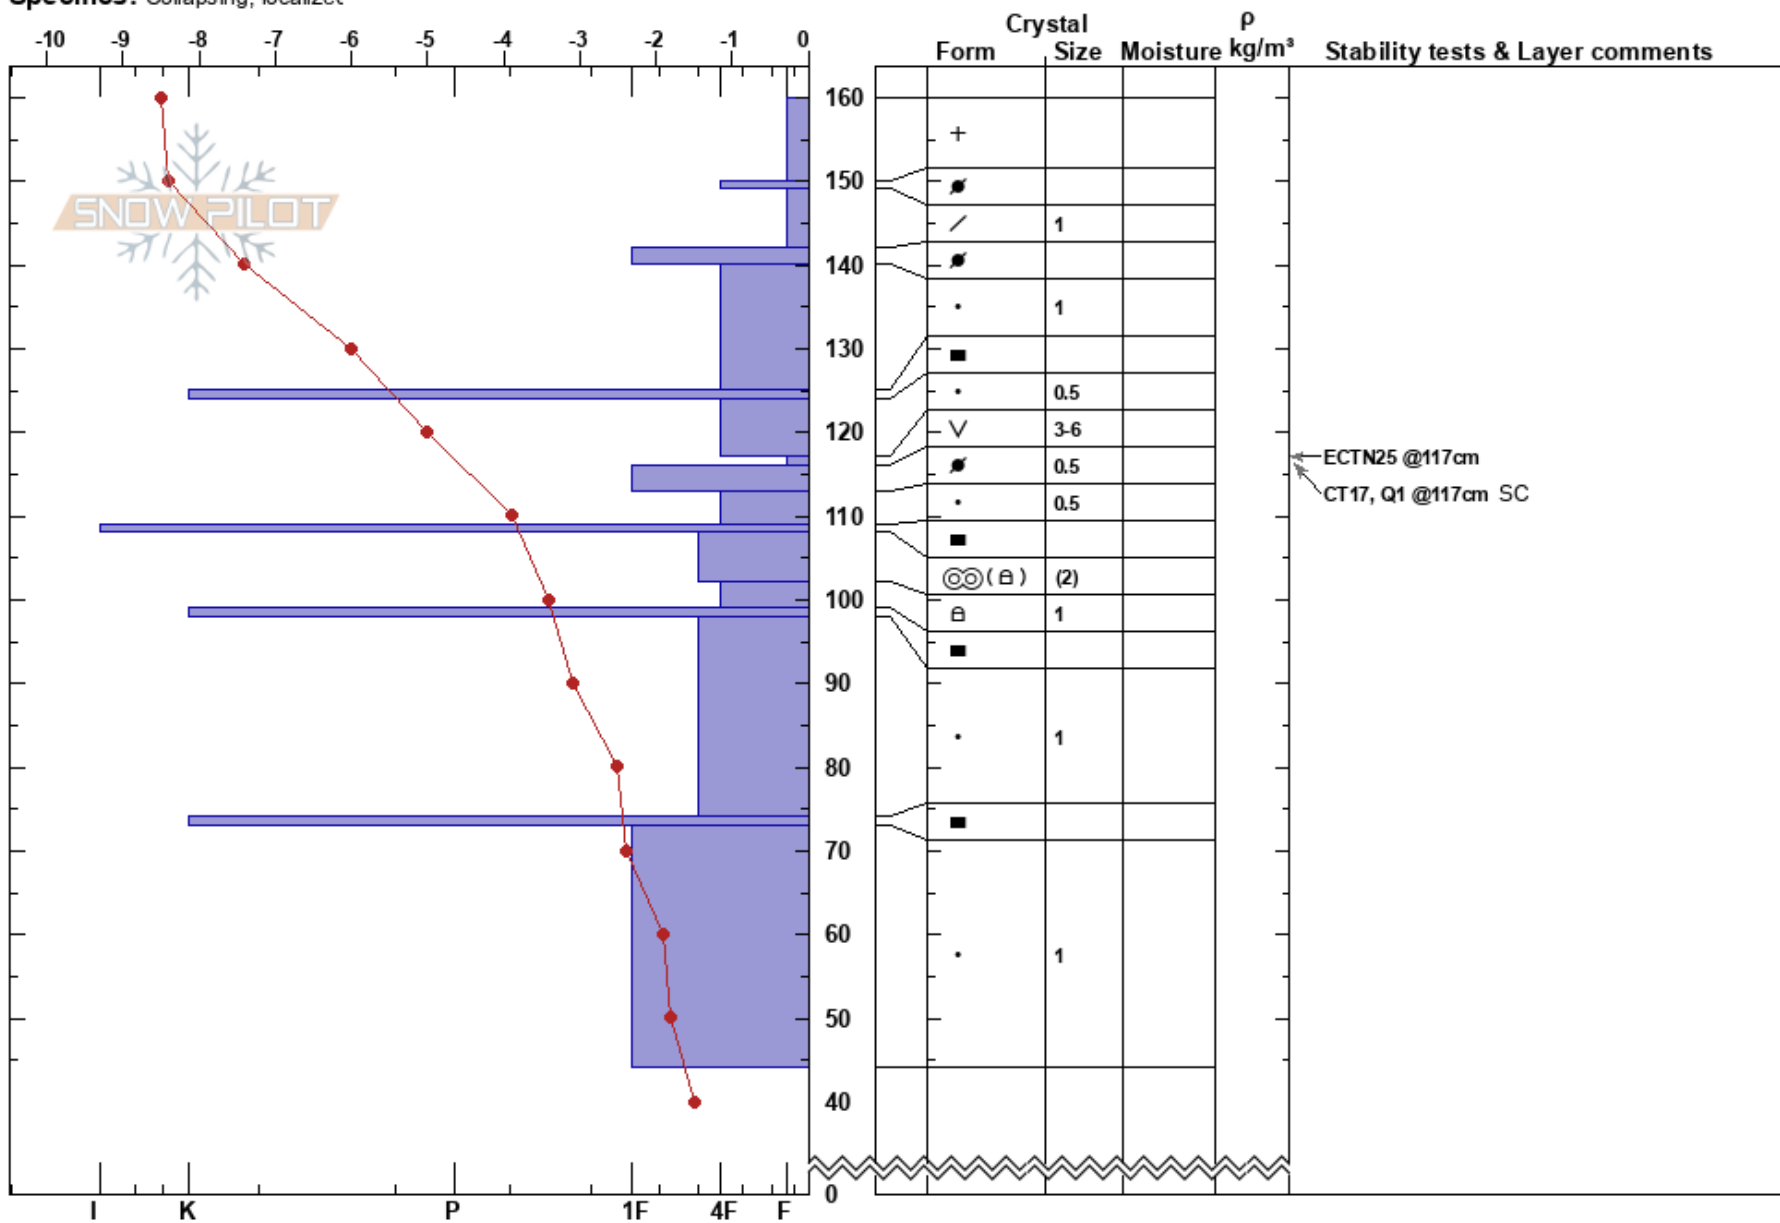

Smearl Ridge
 Purcell
 MT
 Elevation: 5958 ft
 Aspect: NW
 Specifics: Collapsing, localizer

Grant Golden
 02/08/2021 - 11:59am
 Co-ord: 48.23217N, -115.63745W
 Slope Angle: 30°
 Wind Loading: previous

Stability: Fair
 Air Temperature: -8.5°C
 Sky Cover: BKN
 Precipitation: NO
 Wind: E Light Breeze

HS:160

PF:35 117-116cm:Problematic layer

Notes: