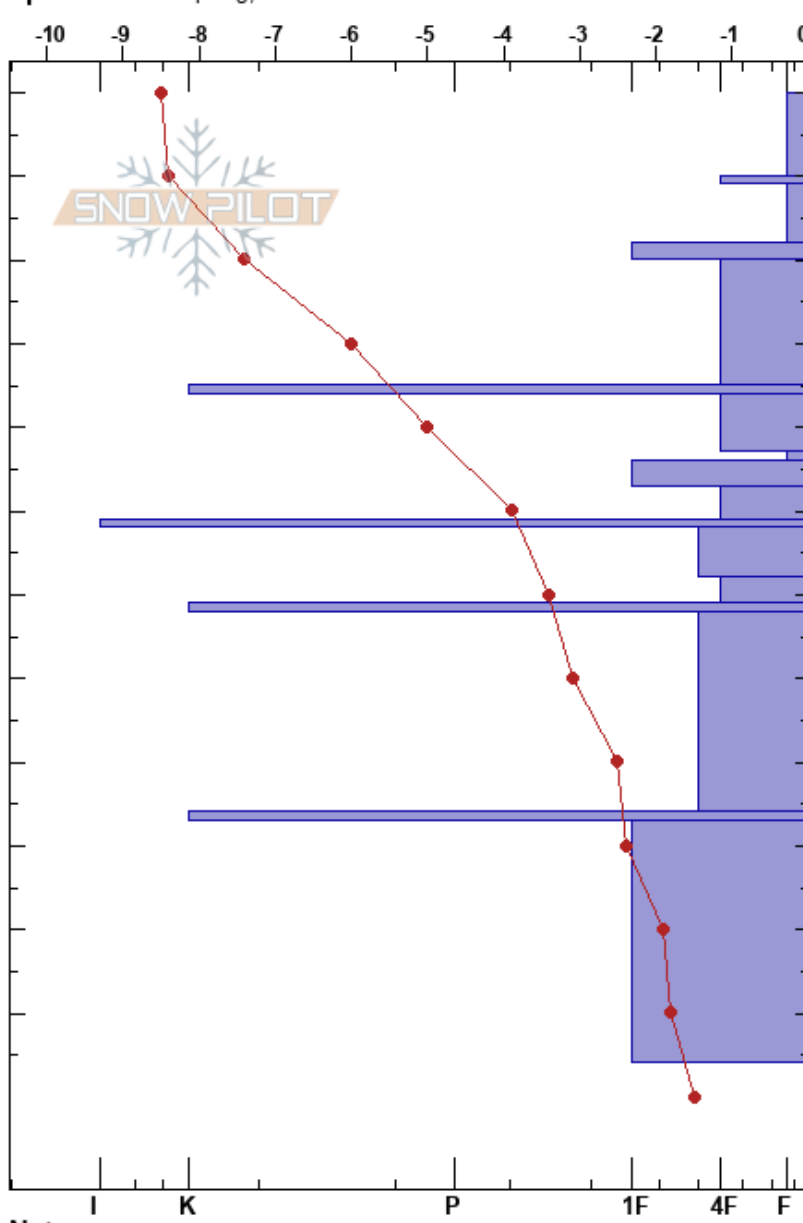

Smearl Ridge
 Purcell
 MT
 Elevation: 5958 ft
 Aspect: NW
 Specifics: Collapsing, localizer

Grant Golden
 02/08/2021 - 11:59am
 Co-ord: 48.23217N, -115.63745W
 Slope Angle: 30°
 Wind Loading: previous

Stability: Fair
 Air Temperature: -8.5°C
 Sky Cover: BKN
 Precipitation: NO
 Wind: E Light Breeze

HS:160

PF:35 117-116cm:Problematic layer

Elevation (cm)	Crystal		Moisture	ρ kg/m ³	Stability tests & Layer comments
	Form	Size			
160					
150	+				
145	•	1			
140	•				
135	•	1			
130	■				
125	•	0.5			
120	∇	3-6			
115	•	0.5			
110	•	0.5			
105	■				
100	⊙(B)	(2)			
95	⊖	1			
90	■				
85	•	1			
80					
75	■				
70					
65	•	1			
60					
55	•				
50					
45	•	1			
40					

← ECTN25 @117cm
 ← CT17, Q1 @117cm SC

Notes: