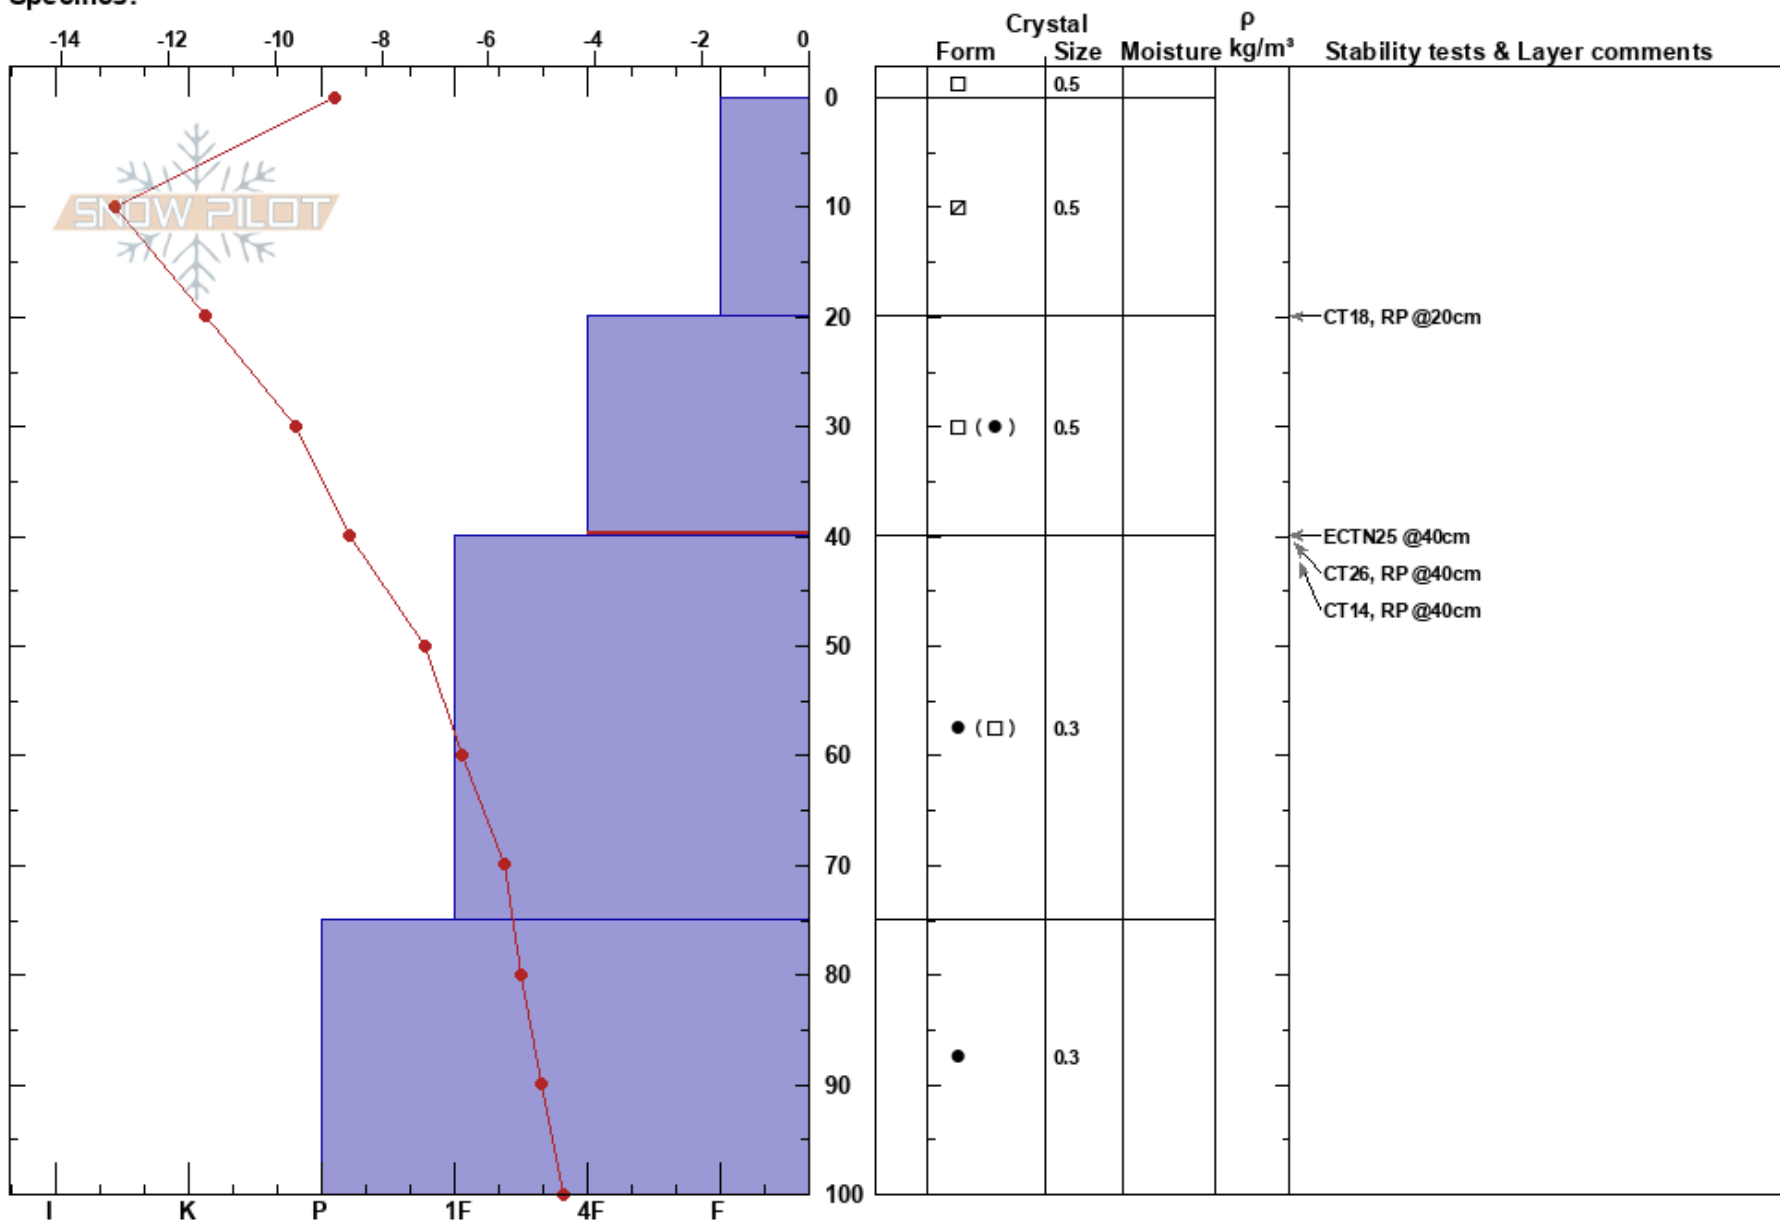

Trandal 2  
 Sunnmorealps  
 Norway  
 Elevation: 730 m  
 Aspect: NW  
 Specifics:

Carl Wernhoff  
 09/02/2021 - 14:20  
 Co-ord:  
 Slope Angle: 25°  
 Wind Loading: no

Stability: Good HS:100 Layer Notes:  
 Air Temperature: -6.8°C PF:25 20-40cm:Problematic layer  
 Sky Cover: CLR  
 Precipitation: NO  
 Wind: NE Light Breeze