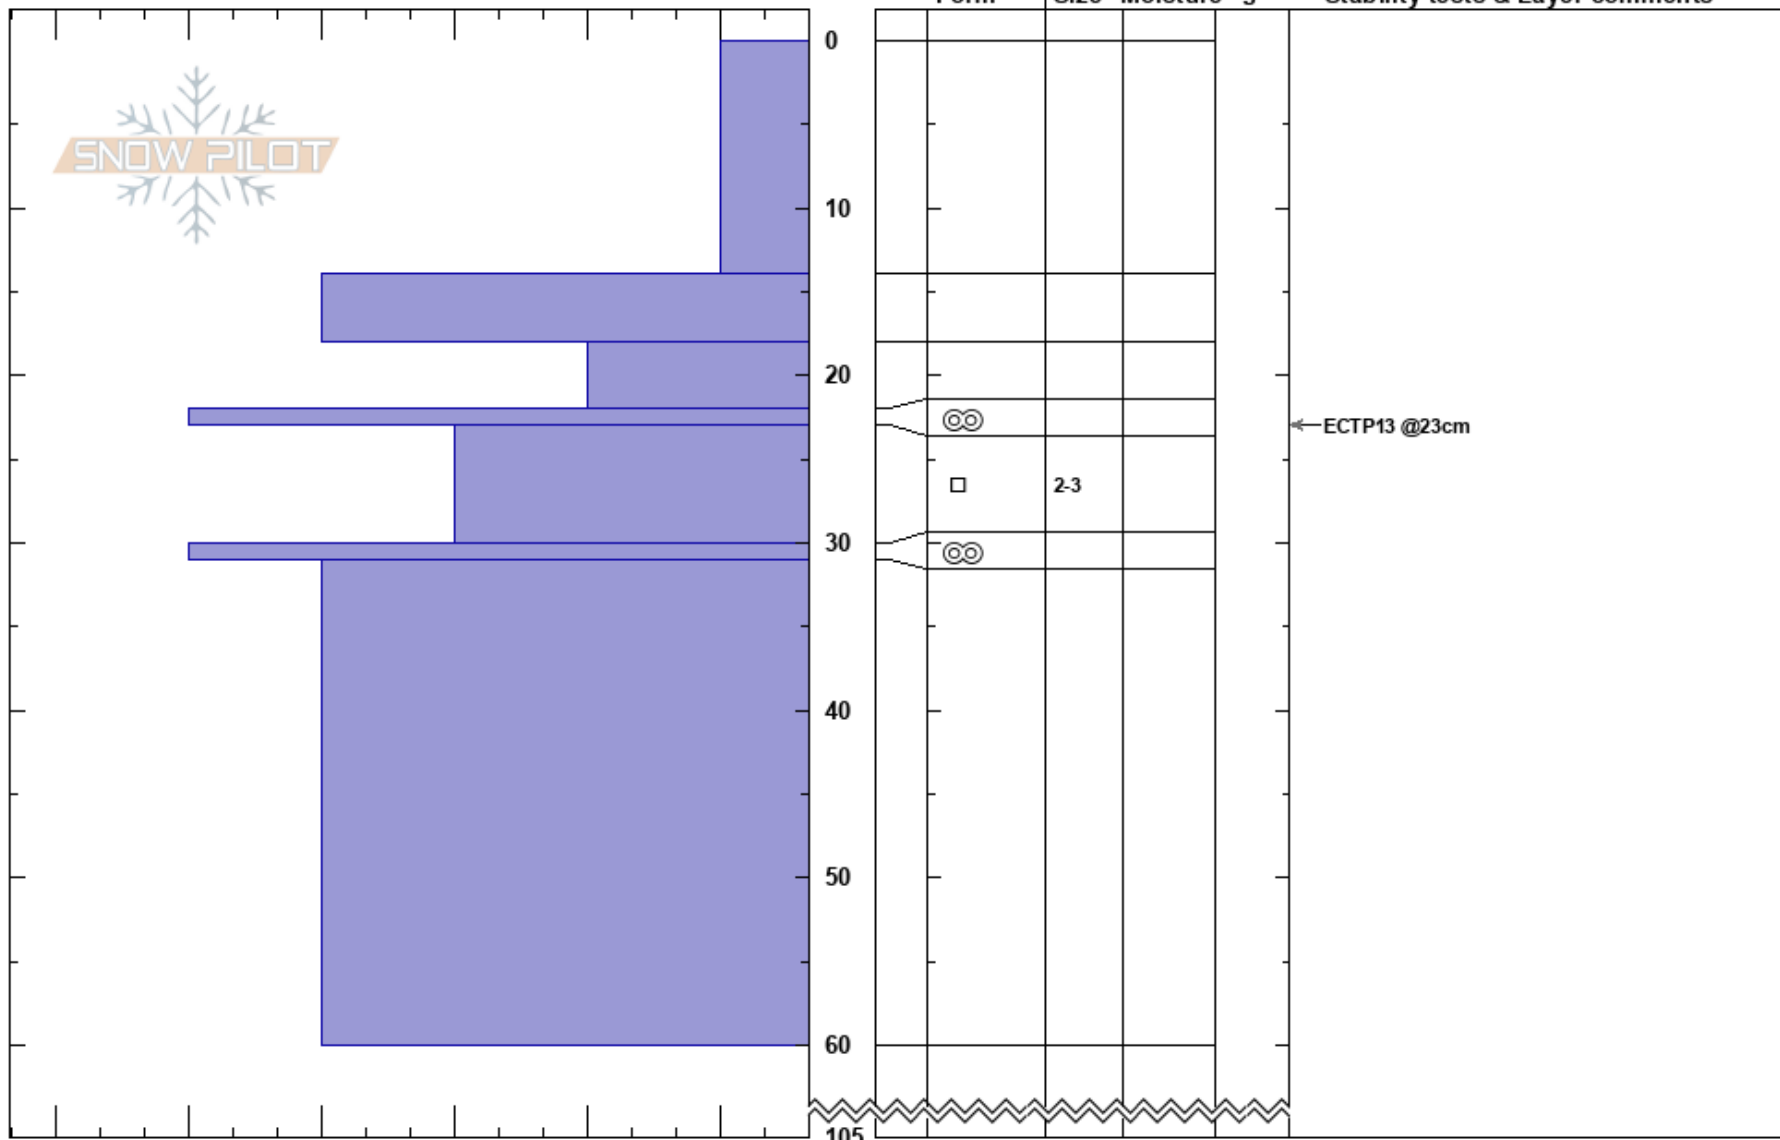

Nuolja norraravin
 Abisko
 Sweden
Elevation: 697 m
Aspect: SE
Specifics: Pit is adjacent to avalanche: crown;

Abisko Nuolja
 09/02/2021 - 12:05
Co-ord: 68.37079N, 18.73452E
Slope Angle: 30°
Wind Loading: previous

Stability:
Air Temperature:
Sky Cover: SCT
Precipitation: NO
Wind: NW Light Breeze

HS:105

Layer Notes:

Notes: