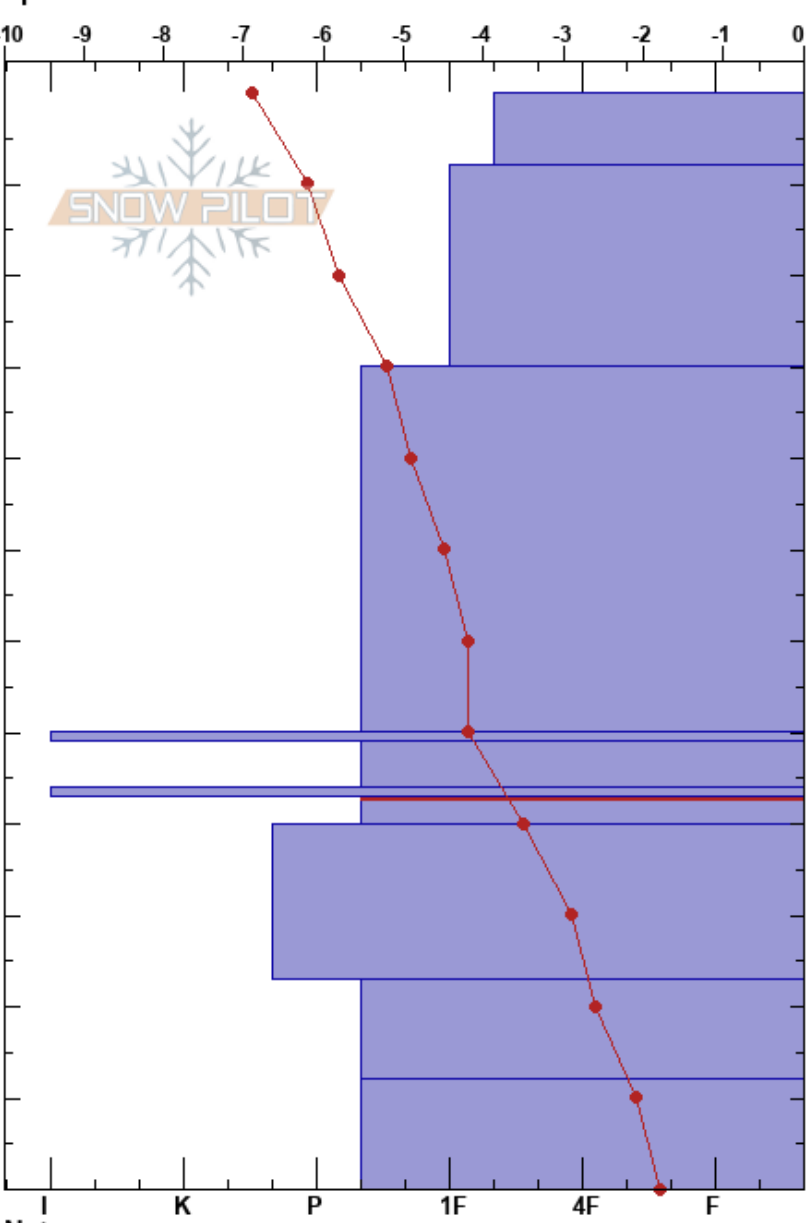

Undir Siglufjarðarskar
Tröllaskagi
Iceland
Elevation: 586 m
Aspect: NE
Specifics:

Gestur Hansson
09/02/2021 - 09:30
Co-ord: 66.12331N, -19.00227W
Slope Angle: 25°
Wind Loading:

Stability:
Air Temperature: -7.2°C HS:130
PF:20 77-80cm:Problematic layer
Sky Cover: OVC
Precipitation: S-1
Wind: NE Light Breeze

Crystal Form	Crystal Size	Moisture	ρ kg/m ³	Stability tests & Layer comments
+ (Δ)				
/ (/)				
•				
■				
♡				
■				← CT25 @77cm
♡				
•				
⊖				
⊙⊙				

Notes: