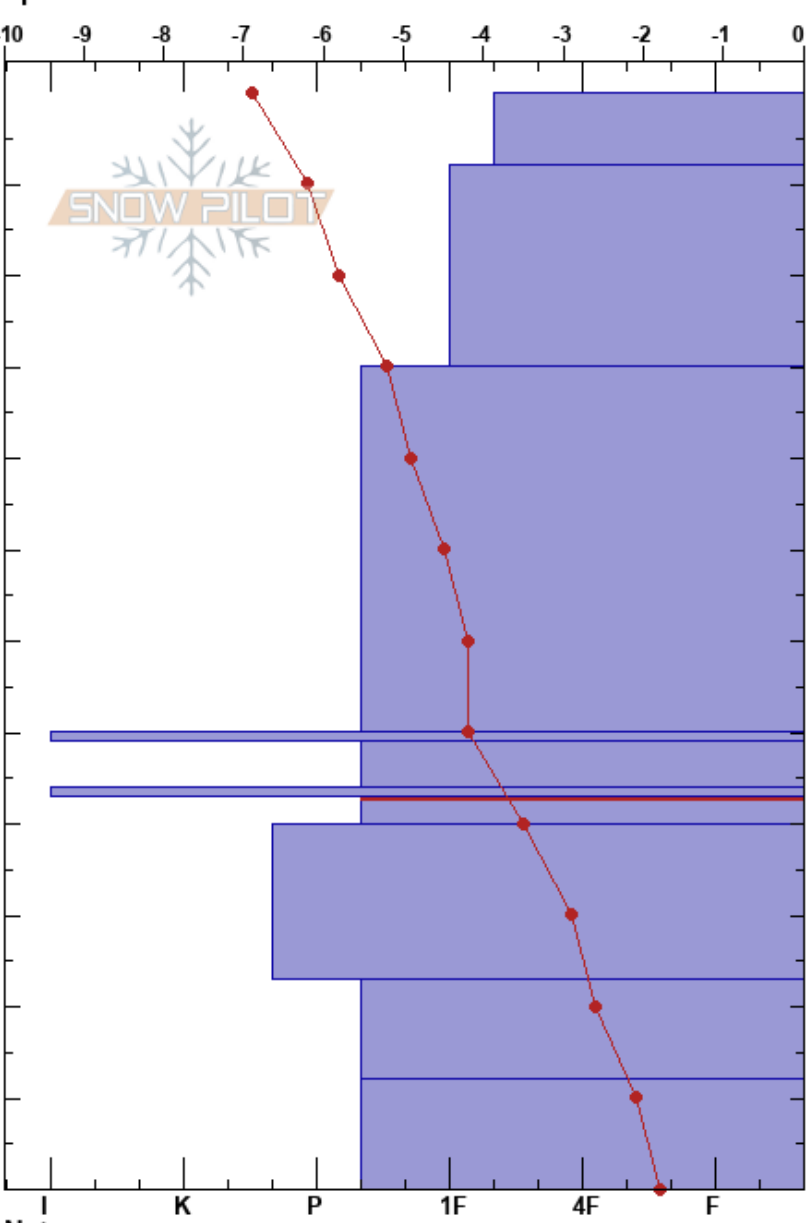

Undir Siglufjarðarskar  
 Tröllaskagi  
 Iceland  
 Elevation: 586 m  
 Aspect: NE  
 Specifics:

Gestur Hansson  
 09/02/2021 - 09:30  
 Co-ord: 66.12331N, -19.00227W  
 Slope Angle: 25°  
 Wind Loading:

Stability:  
 Air Temperature: -7.2°C HS:130 PF:20 77-80cm:Problematic layer  
 Sky Cover: OVC  
 Precipitation: S-1  
 Wind: NE Light Breeze

Form	Crystal		ρ kg/m³	Stability tests & Layer comments
	Size	Moisture		
+ (Δ)				
/ ( / )				
•				
■				
♡				
■				
♡				
•				
⊖				
⊙⊙				

←CT25 @77cm

Notes: