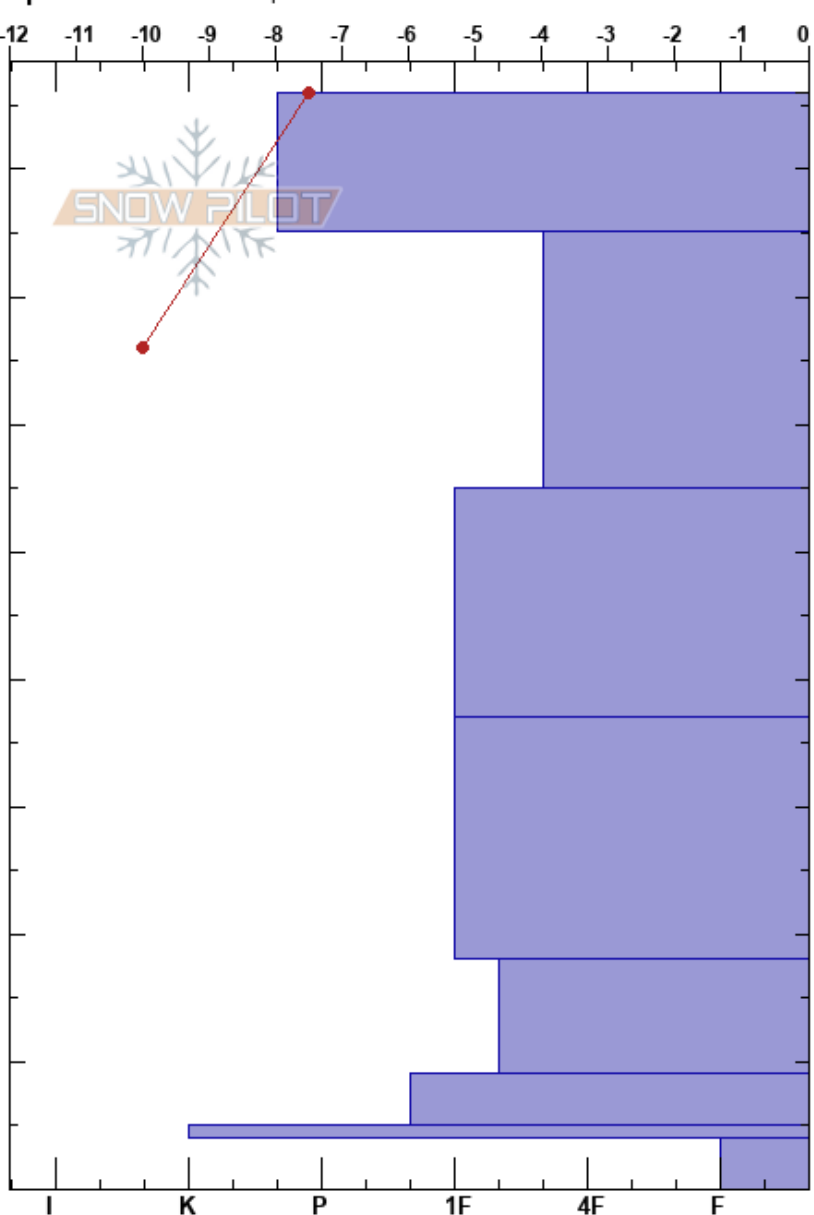

Below Morrison Col
Sierra Nevada
CA
Elevation: 9576 ft
Aspect: NW
Specifics: We skied slope

McKenzie Dale
02/07/2021 - 2:50pm
Co-ord: 37.57153N, -118.85864W
Slope Angle: 25°
Wind Loading: previous

Stability: **HS:86**
Air Temperature: -2°C
Sky Cover: CLR
Precipitation: NO
Wind: SE Light Breeze

Layer Notes:
75-55cm: Problematic layer

Form	Crystal		ρ kg/m ³	Stability tests & Layer comments
	Size	Moisture		
•	0.5			← CT21, SP @75cm ← ECTP13 @75cm Sudden Planar
•	0.5			
				← CT30, SP @37cm
^	4			← CT21, SC @4cm