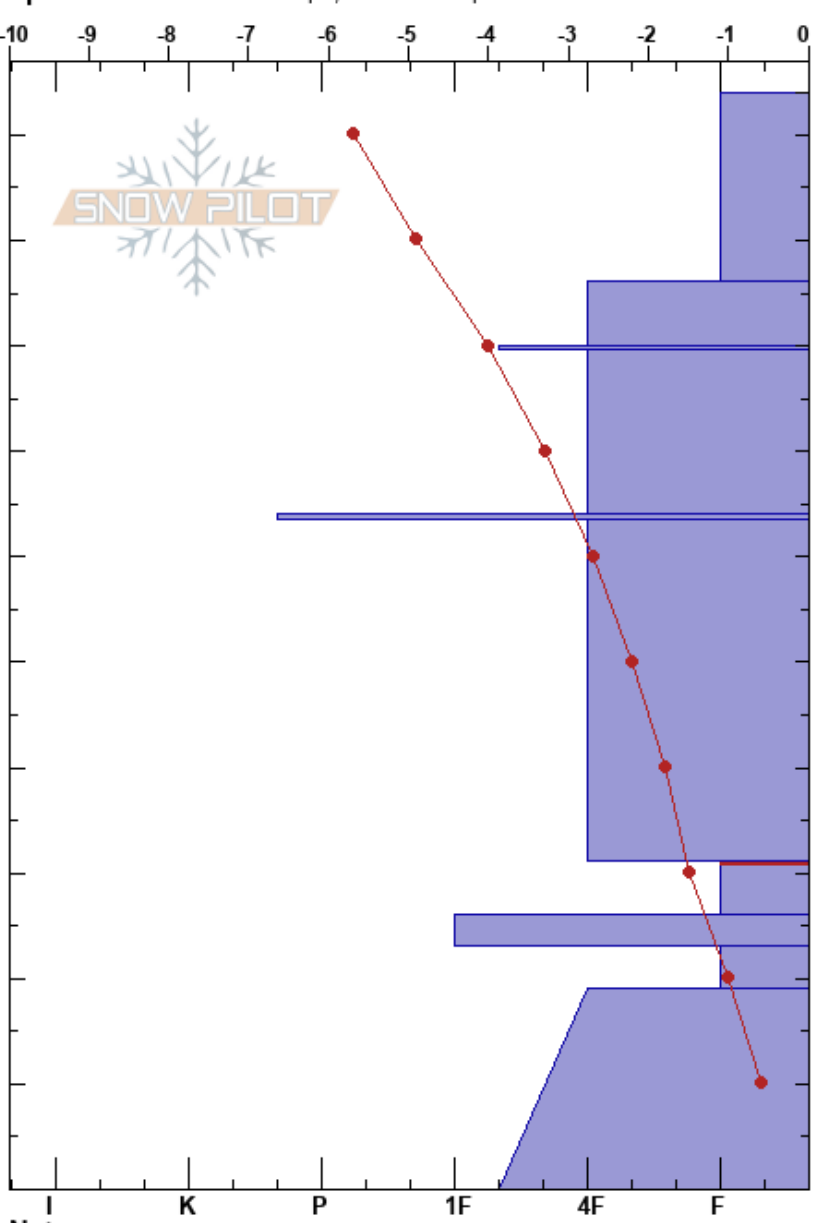

Beaver Mt. Backside
 Bear River Range
 UT
 Elevation: 8026 ft
 Aspect: E
 Specifics: Ski tracks on slope; We skied slope

toby weed
 02/07/2021 - 3:30pm
 Co-ord: 41.95604N, -111.55497W
 Slope Angle: 28°
 Wind Loading: yes

Stability: Fair
 Air Temperature: -4.5°C
 Sky Cover: SCT
 Precipitation: NO
 Wind: W Strong
 HS:104
 PF:50
 PS: 15
 31-26cm: Problematic layer

Form	Crystal Size	Moisture	ρ kg/m ³	Stability tests & Layer comments
+				
∨				
=				← ECTN12 @64cm
⬤ (□)				
∧				← ECTN17 @31cm
⊙(□)				
∧				
□				