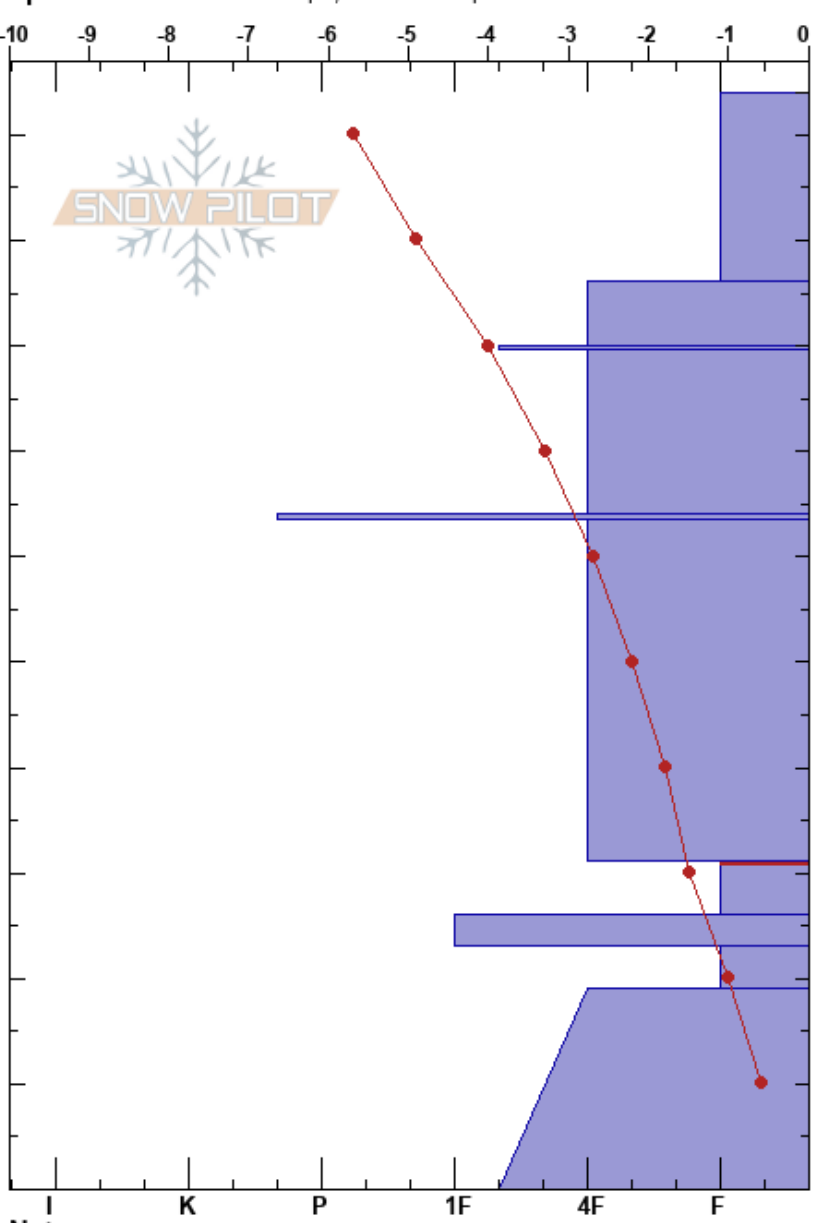

Beaver Mt. Backside
 Bear River Range
 UT
 Elevation: 8026 ft
 Aspect: E
 Specifics: Ski tracks on slope; We skied slope

toby weed
 02/07/2021 - 3:30pm
 Co-ord: 41.95604N, -111.55497W
 Slope Angle: 28°
 Wind Loading: yes

Stability: Fair
 Air Temperature: -4.5°C
 Sky Cover: SCT
 Precipitation: NO
 Wind: W Strong
 HS:104
 PF:50
 PS:15
 31-26cm: Problematic layer

Height (cm)	Crystal		Moisture	ρ kg/m ³	Stability tests & Layer comments
	Form	Size			
104					
90	+				
80	∨				
64	=				← ECTN12 @64cm
50	⬤ (□)				
31	∧				← ECTN17 @31cm
20	⊙(□)				
10	∧				
0	□				