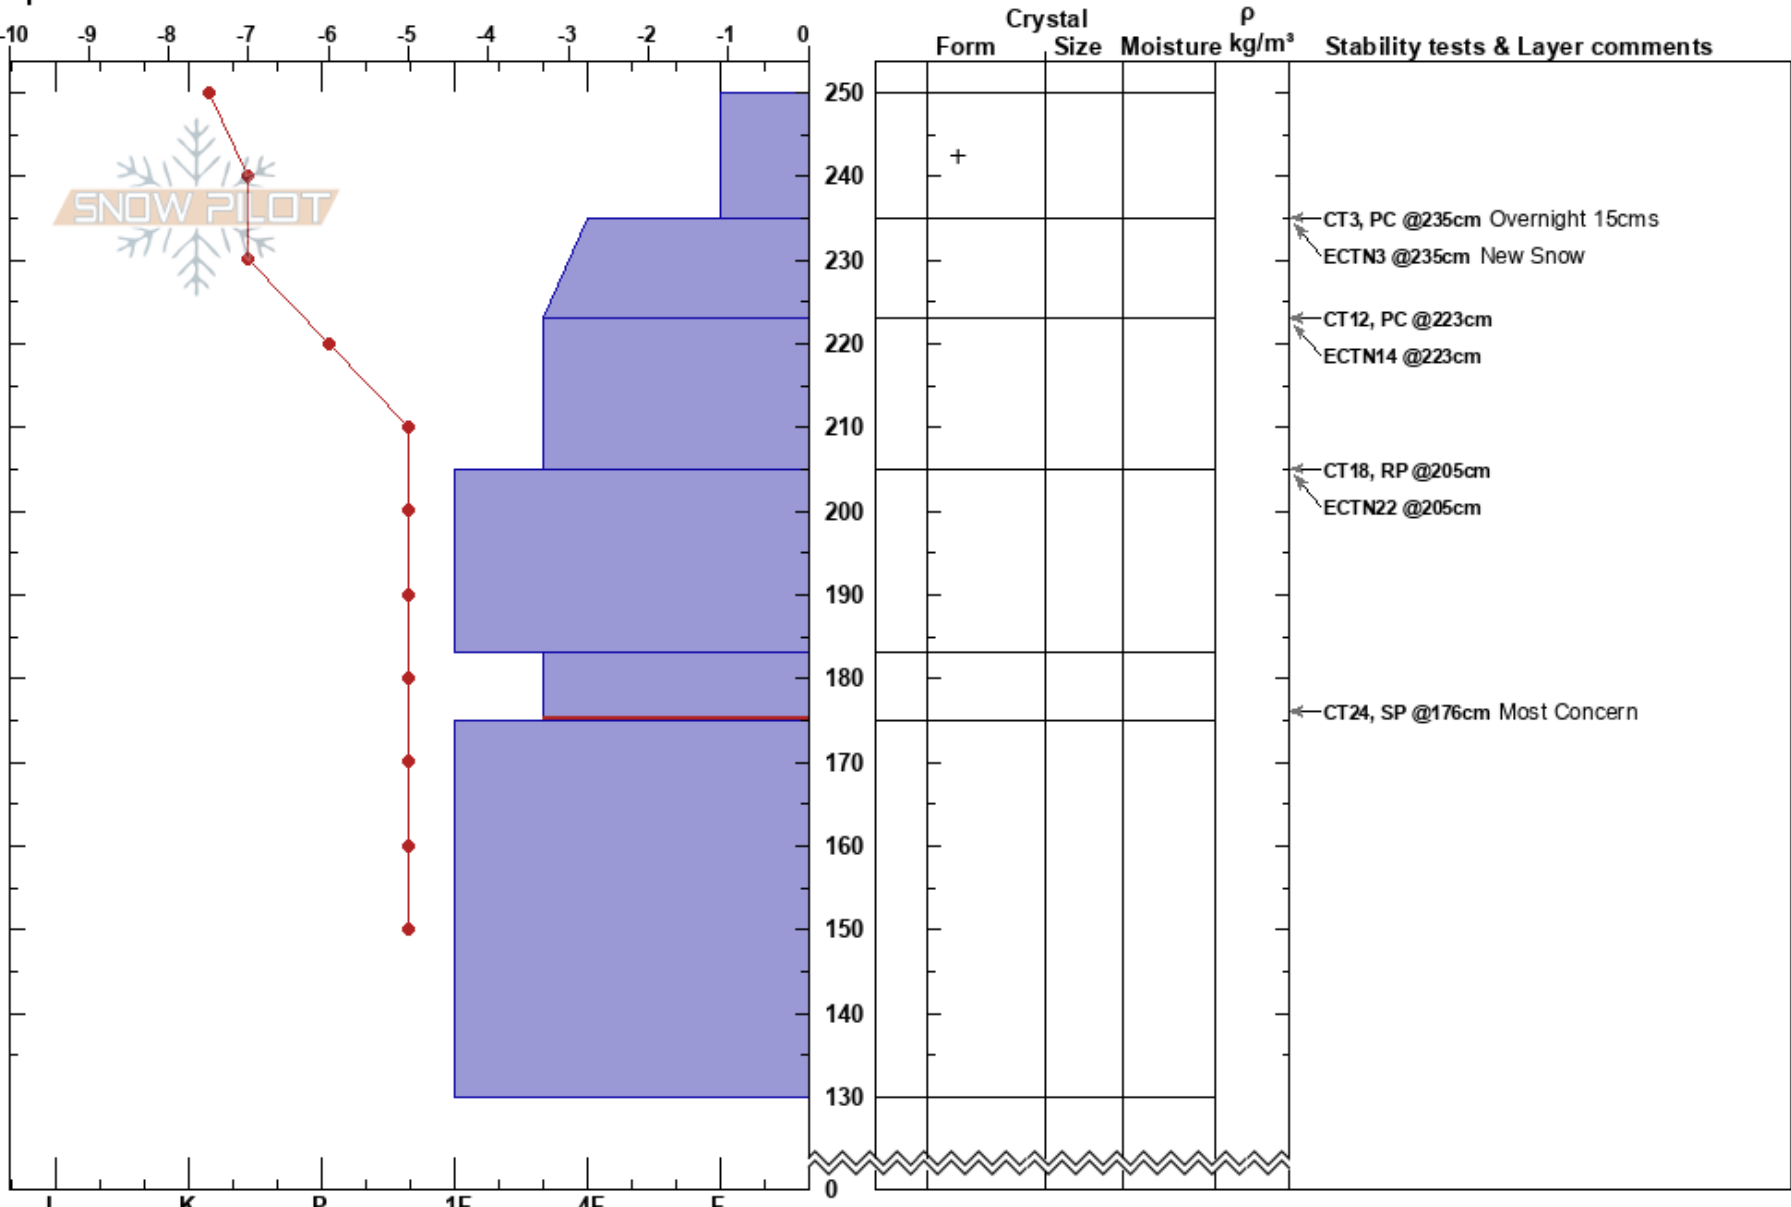

20210208LostTrailBC
 Bitterroot
 MT
Elevation: 8048 ft
Aspect: 45°
Specifics:

Geoff Fast
 02/08/2021 - 11:00am
Co-ord: 45.70348N, -113.97332W
Slope Angle: 34°
Wind Loading: previous

Stability: **HS:**250 **Layer Notes:**
Air Temperature: -5°C **PF:**95 183-175cm:Problematic layer
Sky Cover: OVC **PS:** 40
Precipitation: S1
Wind: NW Light Breeze

Notes: 15cms overnight; 75cms settled from past 5 days. The deep new snow is insulating lowest weak layer (@176cm), so it is hard to trigger this layer of most concern.