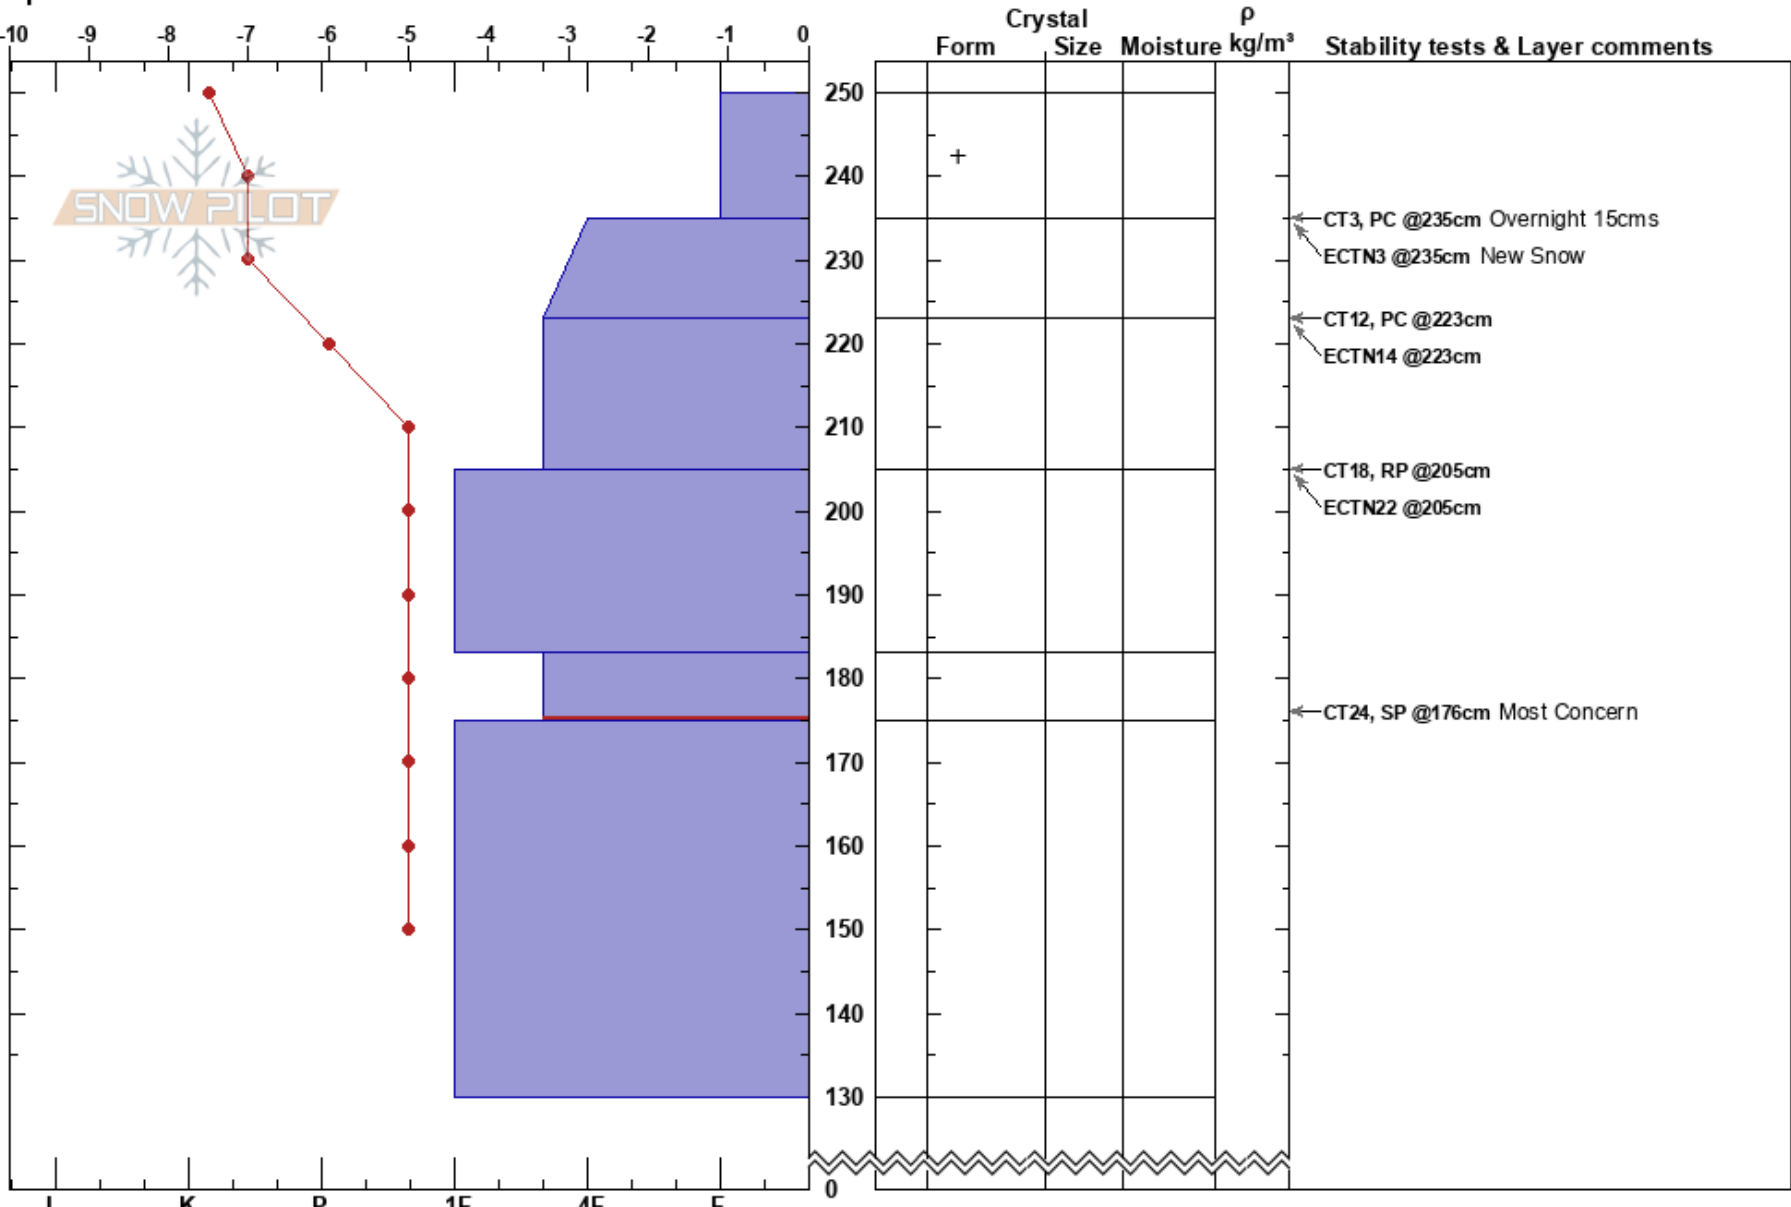

20210208LostTrailIBC
 Bitterroot
 MT
 Elevation: 8048 ft
 Aspect: 45°
 Specifics:

Geoff Fast
 02/08/2021 - 11:00am
 Co-ord: 45.70348N, -113.97332W
 Slope Angle: 34°
 Wind Loading: previous

Stability: **HS:250**
 Air Temperature: -5°C **PF:95** 183-175cm:Problematic layer
 Sky Cover: OVC **PS:40**
 Precipitation: S1
 Wind: NW Light Breeze

Notes: 15cms overnight; 75cms settled from past 5 days. The deep new snow is insulating lowest weak layer (@176cm), so it is hard to trigger this layer of most concern.