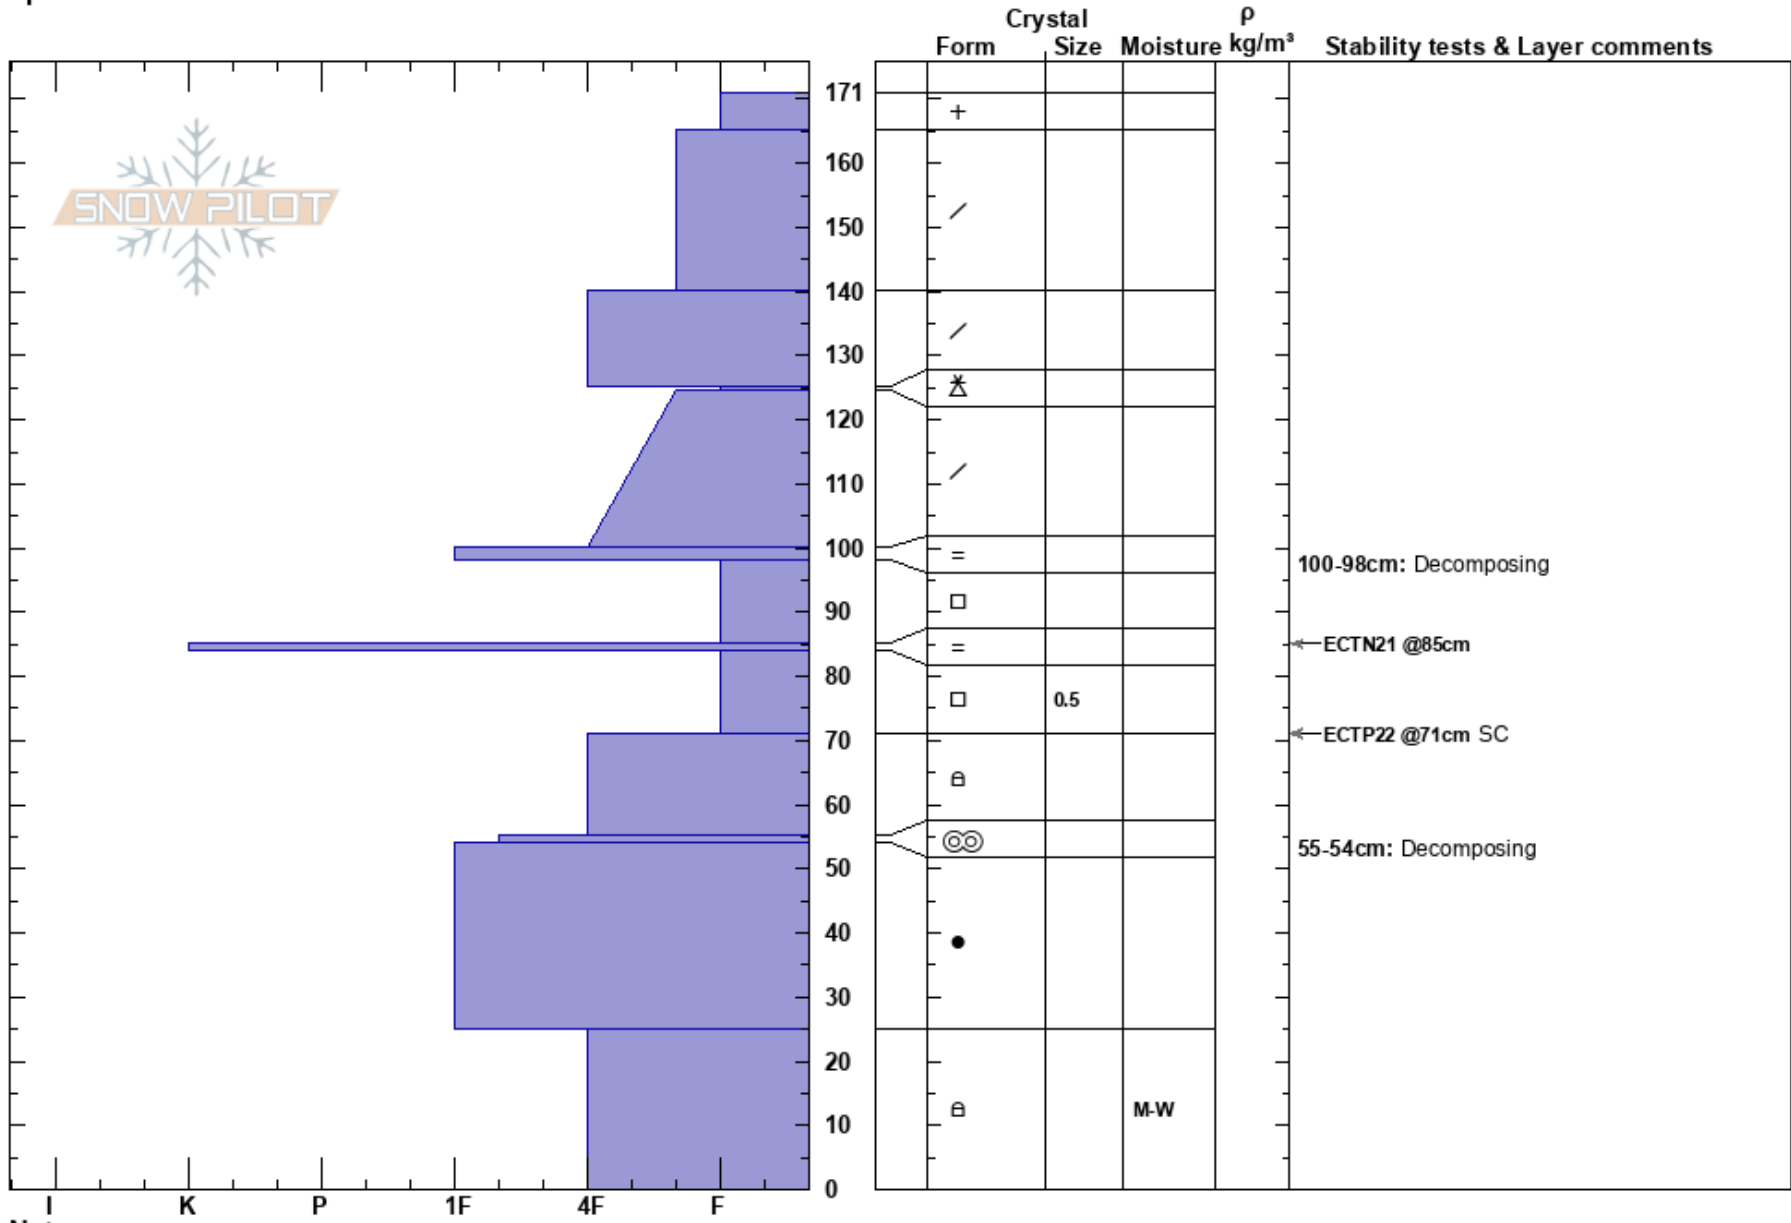

Marshall Mtn
 Missions
 MT
 Elevation: 6100 ft
 Aspect: 29°
 Specifics:

Timothy Laroche
 02/08/2021 - 12:00pm
 Co-ord: 47.22738N, -113.66434W
 Slope Angle: 30°
 Wind Loading: previous

Stability: Fair
 Air Temperature: -7.2°C
 Sky Cover: X
 Precipitation: S-1
 Wind: SE Light Breeze

HS:171
 PF:95
 100-98cm: Decomposing
 84-71cm: Problematic layer
 55-54cm: Decomposing

Notes: