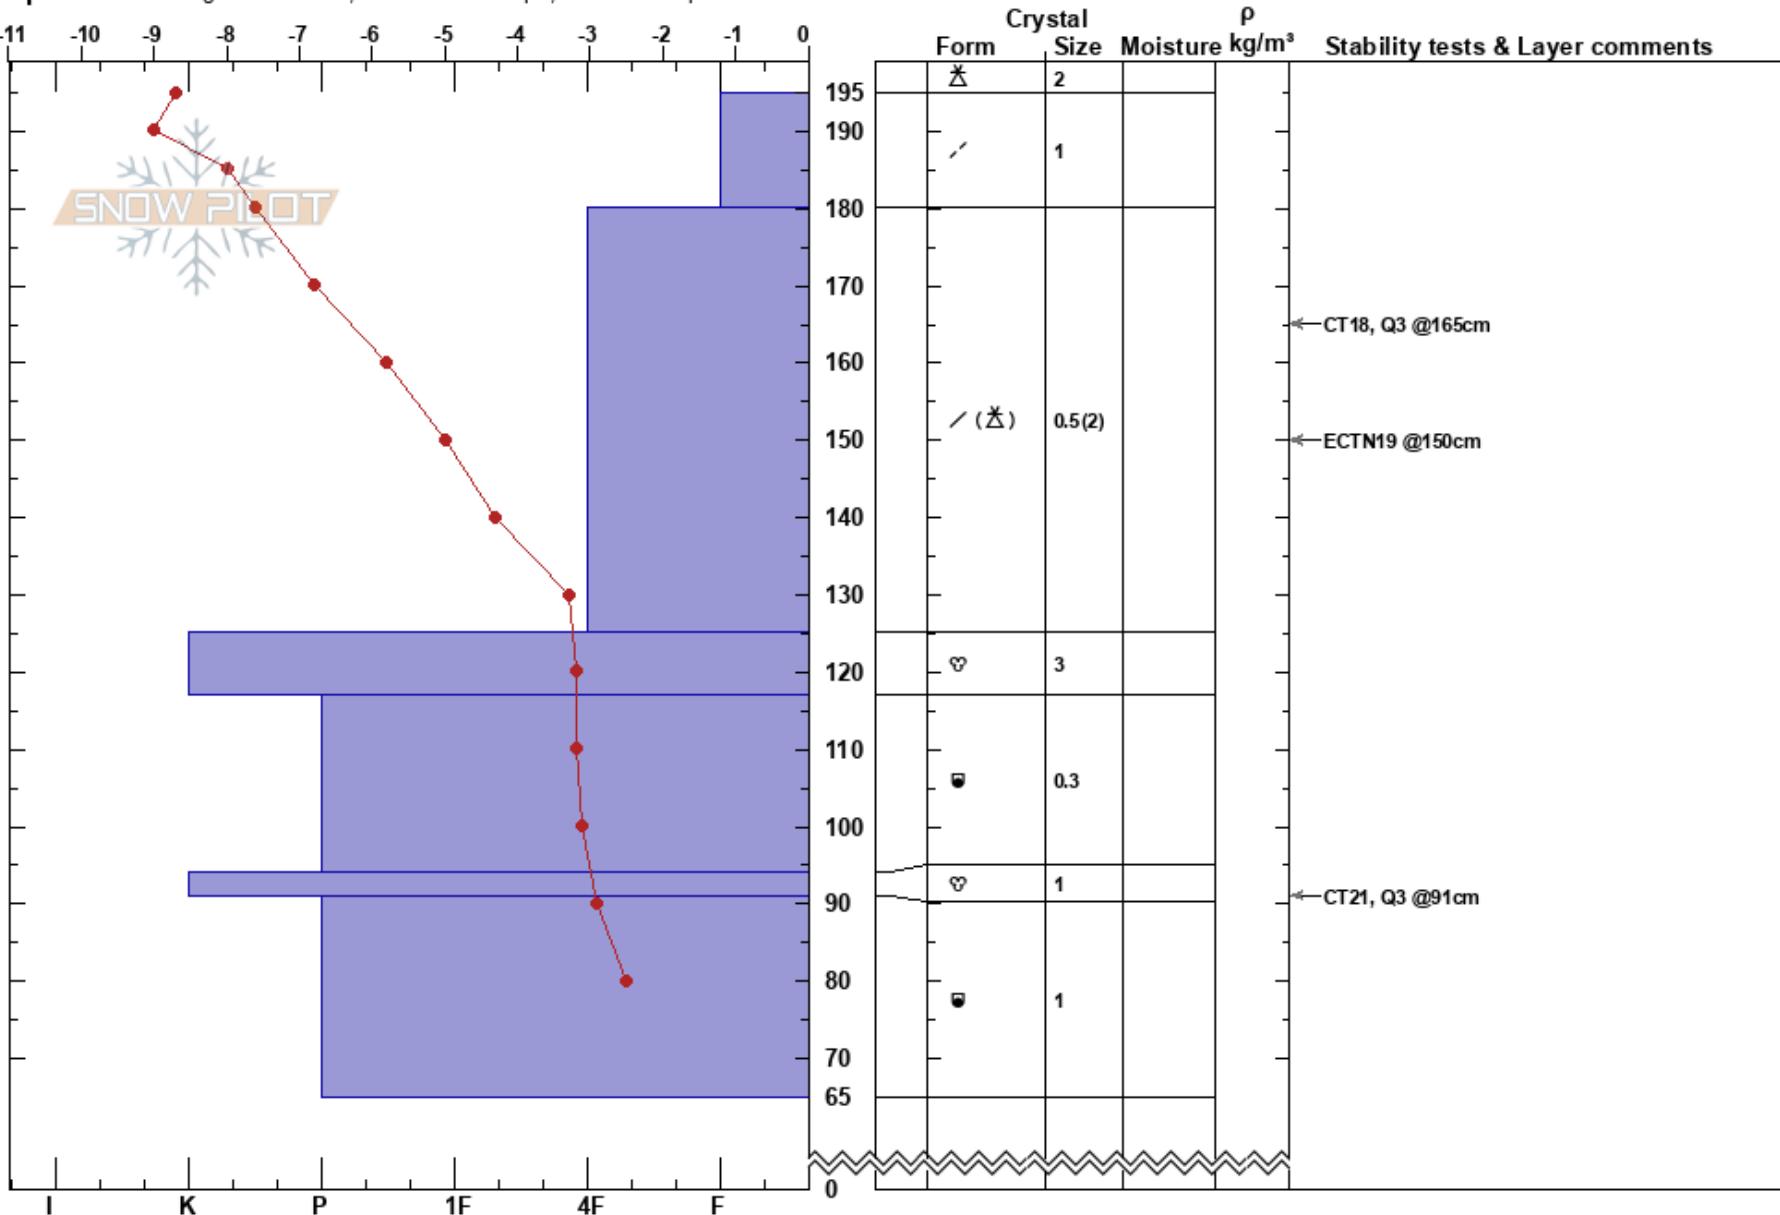

Sheer Bliss  
 Silver Valley Area  
 ID  
 Elevation: 6129 ft  
 Aspect: 60°

morgan winchester  
 02/08/2021 - 9:30am  
 Co-ord: 47.49310N, -116.14280W  
 Slope Angle: 37°  
 Wind Loading: previous

Stability: Good HS:195 Layer Notes:  
 Air Temperature: -11°C PF:70 180-125cm:Problematic layer  
 Sky Cover: OVC  
 Precipitation: S-1  
 Wind: NW Calm

Specifics: Pit dug in a Ski Area; Ski tracks on slope; We skied slope

Notes: