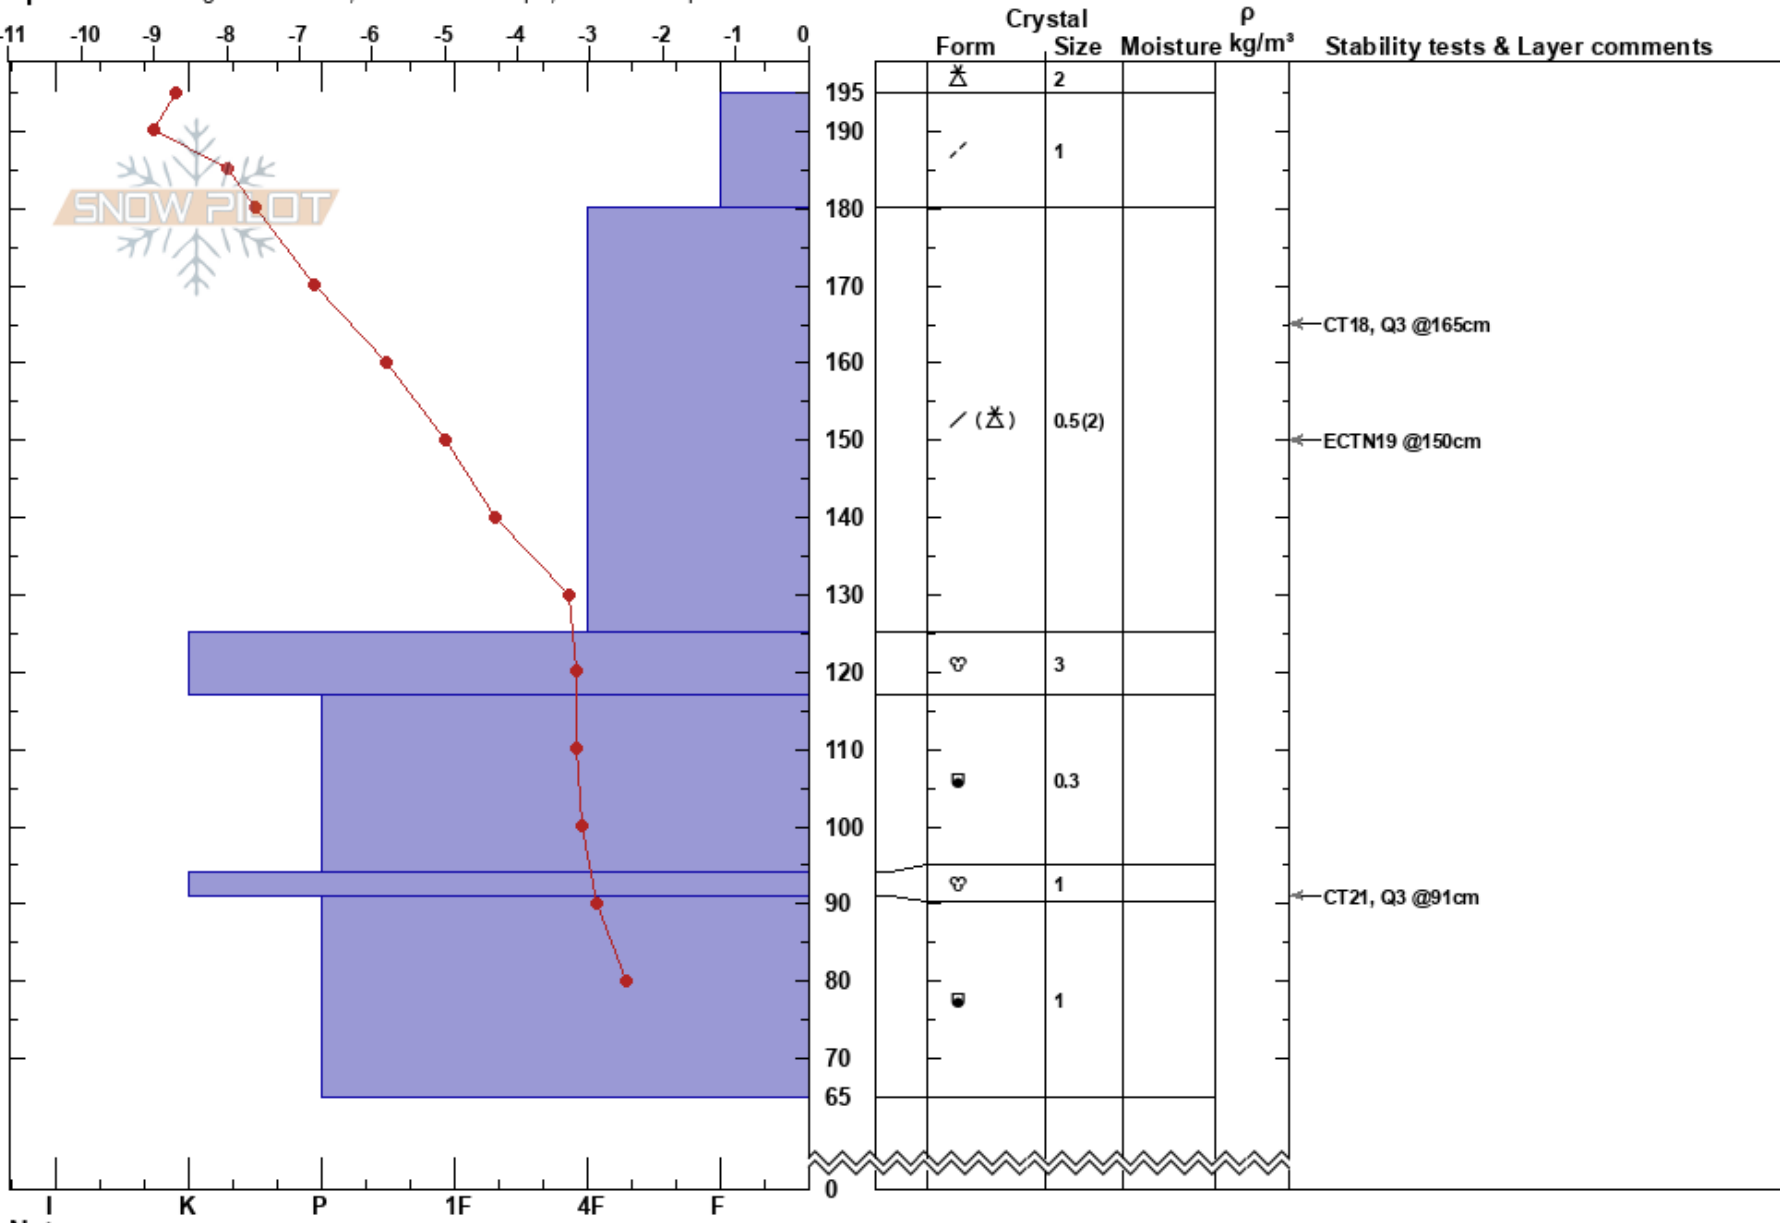

Sheer Bliss
 Silver Valley Area
 ID
 Elevation: 6129 ft
 Aspect: 60°

morgan winchester
 02/08/2021 - 9:30am
 Co-ord: 47.49310N, -116.14280W
 Slope Angle: 37°
 Wind Loading: previous

Stability: Good HS:195 Layer Notes:
 Air Temperature: -11°C PF:70 180-125cm:Problematic layer
 Sky Cover: OVC
 Precipitation: S-1
 Wind: NW Calm

Specifics: Pit dug in a Ski Area; Ski tracks on slope; We skied slope

Notes: