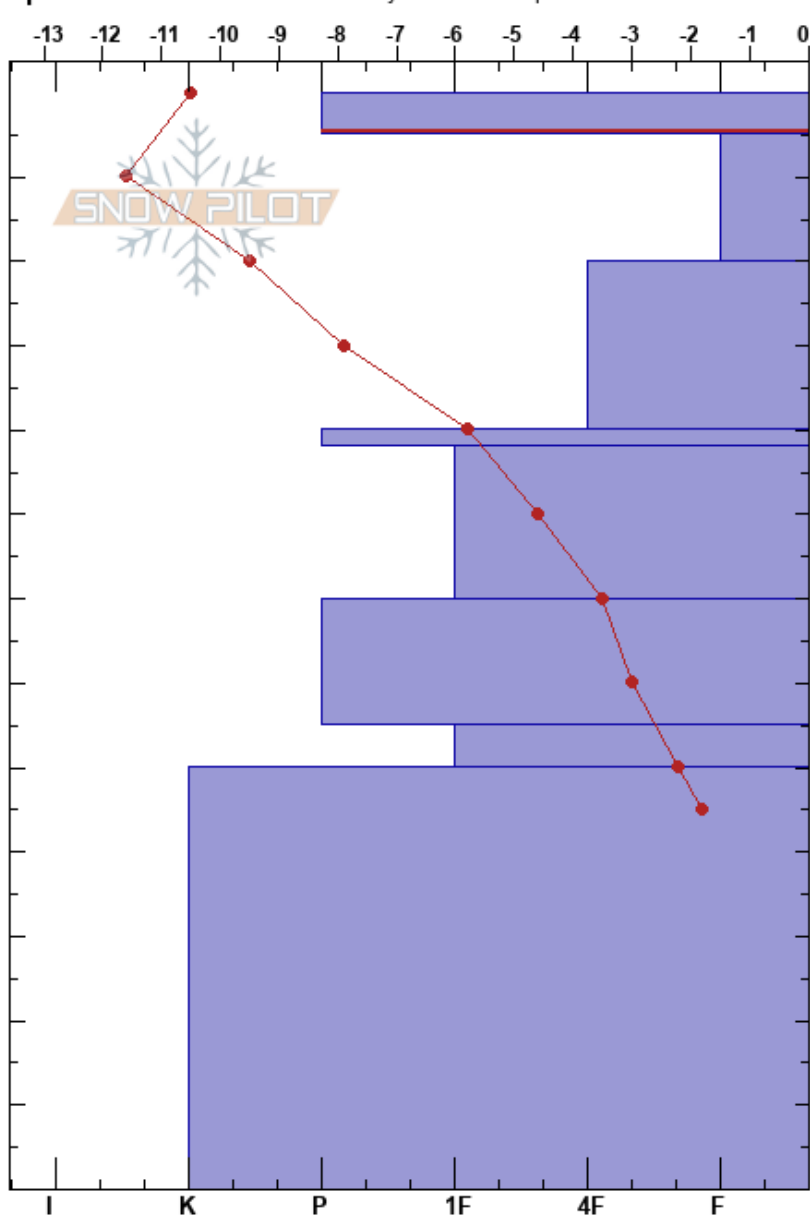

Örsta skisenter 1
 Sunnmørealps
 Norway
 Elevation: 817 m
 Aspect: S
 Specifics: Recent avalanche activity on similar slopes

Carl Wernhoff
 08/02/2021 - 13:42
 Co-ord: 32V 358956E 6896059N
 Slope Angle: 28°
 Wind Loading: no

Stability: Fair
 Air Temperature: -9°C
 Sky Cover: CLR
 Precipitation: NO
 Wind: NE Light Breeze

HS:130
 PF:38
 0-5cm:Problematic layer

Form	Crystal Size	Moisture	ρ kg/m ³	Stability tests & Layer comments
•	0.3			
□	0.5			CT10, RP @5cm ECTP5, RP @5cm CT13, SP @5cm
□ (•)	0.3			
○ (•)	1			ECTN10 @40cm CT8, BRK @40cm
•	0.5			
•	0.5			
□	1			
⊙				