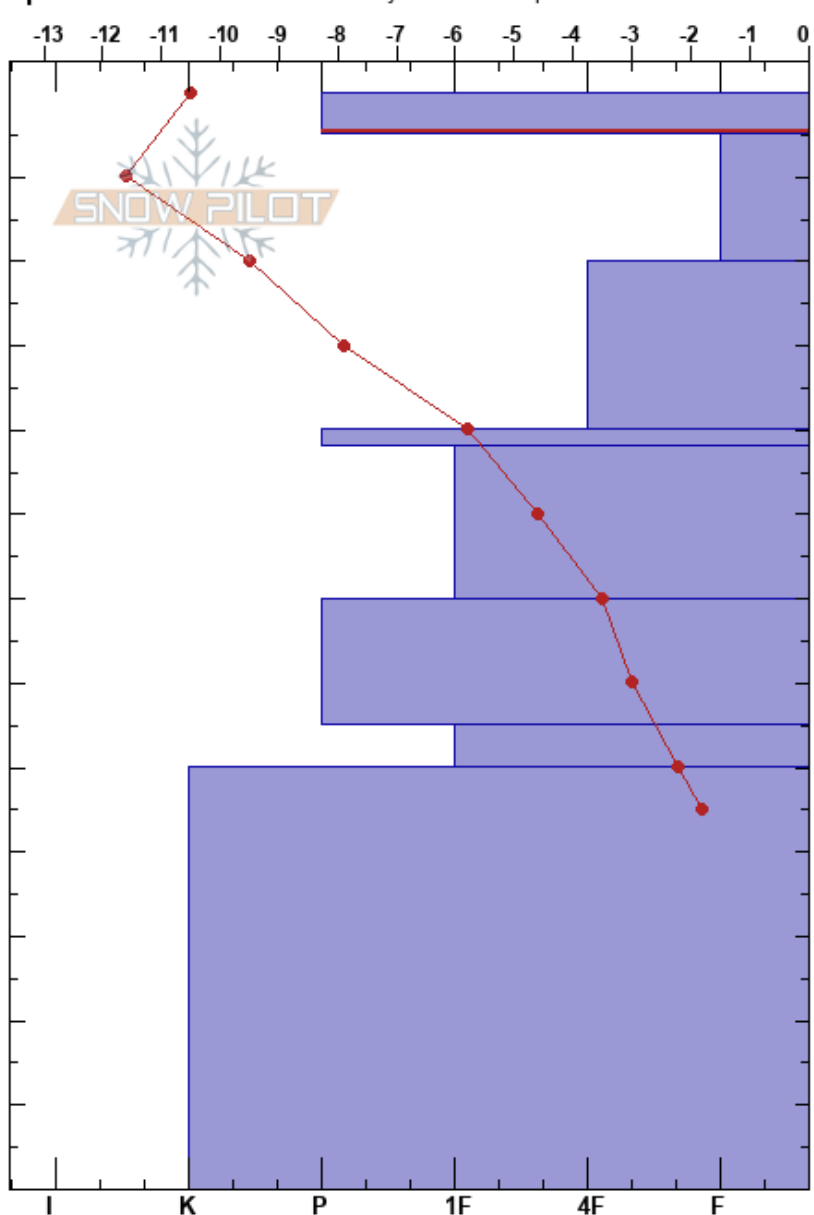

Örsta skisenter 1
 Sunnmorealps
 Norway
 Elevation: 817 m
 Aspect: S
 Specifics: Recent avalanche activity on similar slopes

Carl Wernhoff
 08/02/2021 - 13:42
 Co-ord: 32V 358956E 6896059N
 Slope Angle: 28°
 Wind Loading: no

Stability: Fair
 Air Temperature: -9°C
 Sky Cover: CLR
 Precipitation: NO
 Wind: NE Light Breeze

HS:130
 PF:38
 0-5cm:Problematic layer

Form	Crystal Size	Moisture	ρ kg/m ³	Stability tests & Layer comments
•	0.3			
□	0.5			CT10, RP @5cm ECTP5, RP @5cm CT13, SP @5cm
□ (•)	0.3			
○ (•)	1			ECTN10 @40cm CT8, BRK @40cm
•	0.5			
•	0.5			
□	1			
⊙				